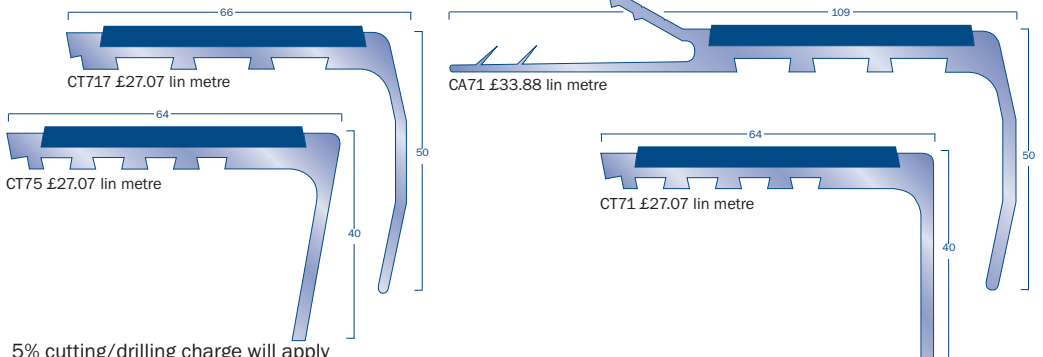

5% cutting/drilling charge will apply