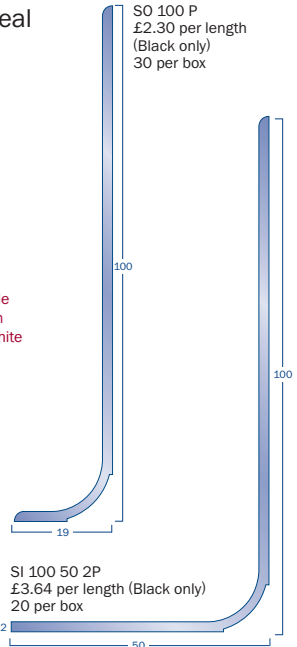

Feather Edge

15m coils