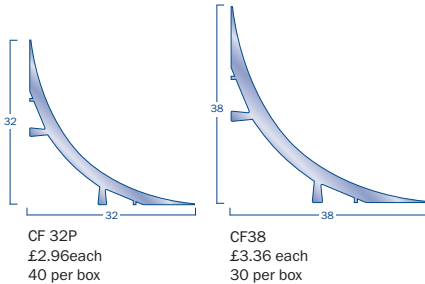

Skirtings & complementary accessories

Cove Former

2m lengths