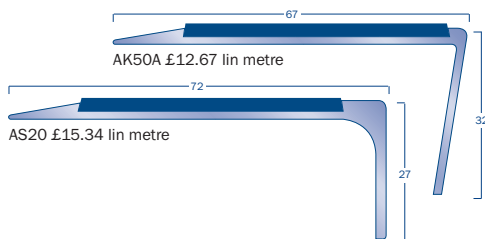

Ramp Edge

5% cutting/drilling charge will apply