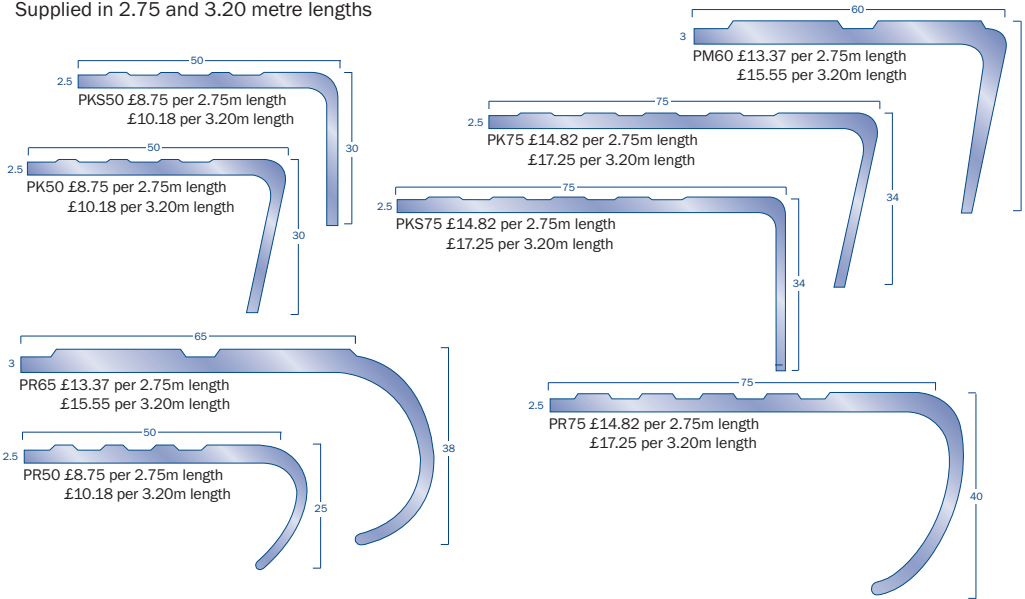

GRADUS

contract interior solutions

Flexible pvc All stock items in Black. Colours 48 hour Service (add 25% for split boxes).
A range of one piece, slip-resistant stair edgings recommended for light traffic only.
Supplied in 2.75 and 3.20 metre lengths