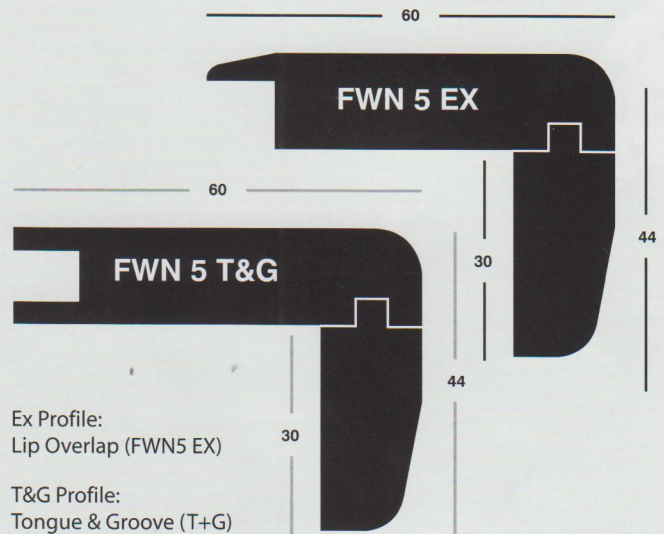

SPECIAL ITEM ORDER FORM - NOSINGS

Pre-finished hardwood nosing profiles are ideal for use with laminate, engineered and solid wood flooring types. Provides a natural solid wood finish on stair cases. Designed to either lip over the edge of flooring to allow expansion (EX Profile) or interlock with the tongue on the floor board (Tongue & Groove) leaving a smooth transition from flooring to nosing.

Account Number
Customer Name
Date of Order;
Delivery Date (please allow 5-7 working days)
Delivery Address

** I accept the £20 delivery charge for this special order item.

Signature Of Customer

Type	Length	Quantity
Standard	1m	
Ex	2m	
T&G	3m	

Select colour (Band A)		Select colour (Band B)	
Antique Oak	Light Oak	American Walnut	
Arctic White	Next Step Grey	Chromium	
Auburn	Nutmeg Oak	Cobalt	
Black Oak	Old Oak	Ivory White Oak	
Calcium	Scandic White Oak	Nickel	
Coffee Oak	Silver Grey	Oxygen	
Cognac Stained Oak	Smoked Oak	White Limed Oak	
Copper	Smoked Stained Oak	White Oak	
Cured Oak	Sodium	Zinc	
Grey Mist Oak			

The process for producing Tongue & Groove nosing is bespoke to the flooring it is being used with. Please provide the Furlong item number and name below to ensure an accurate profile is produced. (e.g. 6990 Next Step Oak Rustic)

Item Number Range Name

Please email / fax this order form back to your local sales office:

Dartford
Fax: 01322 628 733
Email: sales_southern@furlongflooring.com

Gloucester
Fax: 01452 222 515
Email: sales_wales@furlongflooring.com

Preston
Fax: 01772 311 921
Email: sales_central@furlongflooring.com