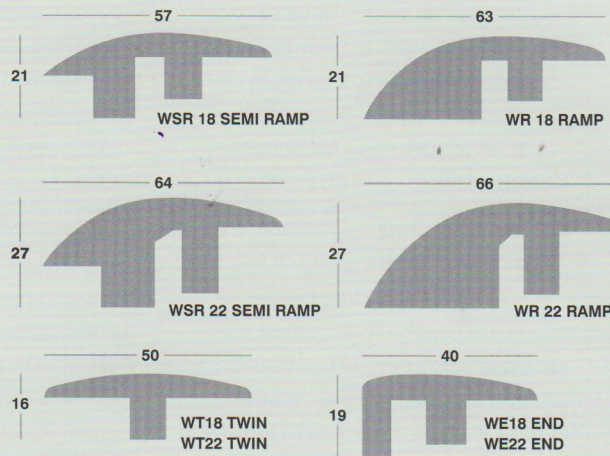

The various profiles can be adjusted and adapted in height to provide a neat and smooth transition from one surface to another. Whether the floors meet at the same level or different, there is always a profile to provide a solution.

Finish bands indicate differences in depth of the stain and the price. The profiles can be purchased individually or in tubes at discounted prices.

To ensure accurate ordering please quote the code and height of the item required. e.g. WT18 Wood Twin 15- 18mm height.