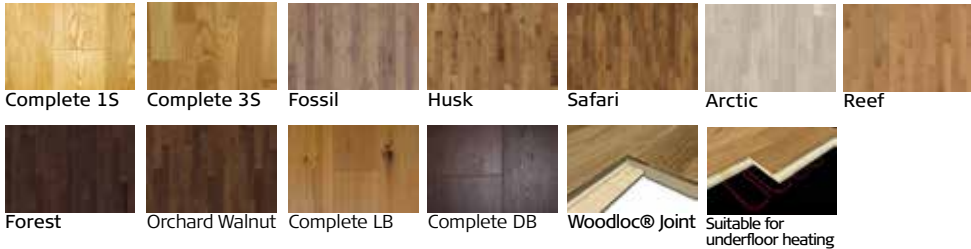

B - Bevelled Edges

MB - Micro Bevelled Edges

Pack Size - M²

Price - £ per M² excluding VAT

OAK ENGINEERED WOOD FLOORING - WOODLOC®

Name	Design	Grade	Finish	Board size	Pack Size	Swatch Price	Stand Price	Pallet Price
Entry Display								
Complete 1S	1-strip	Lively	Matt Lacquer, MB	1860x189x14	2.81	£37.33	£34.83	£32.35
Complete 1S	1-strip	Lively	Satin Lacquer, MB	1860x189x14	2.81	£37.33	£34.83	£32.35
Complete 1S	1-strip	Lively	Oil, Brushed MB	1860x189x14	2.81	£38.76	£36.17	£33.59
Complete 3S	3-strip	Lively	Satin Lacquer	2266x188x14	3.41	£23.68	£22.10	£20.53
Fossil	1-strip	Dynamic	Oil, Brushed, Handscraped, MB	1830x125x10	1.83	£43.06	£40.19	£37.33
Husk	1-strip	Dynamic	Oil, Brushed, Handscraped, MB	1830x125x10	1.83	£43.06	£40.19	£37.33
Safari	1-strip	Dynamic	Oil, Saw Marks, MB	1830x125x10	1.83	£43.06	£40.19	£37.33
Arctic	1-strip	Variation	Matt Lacquer, Brushed, B	1830x125x10	1.83	£32.30	£30.14	£27.99
Reef	1-strip	Variation	Matt Lacquer, Brushed, B	1830x125x10	1.83	£32.30	£30.14	£27.99
Forest	1-strip	Lively	Matt Lacquer, Brushed, B	1200x125x10	1.5	£32.30	£30.14	£27.99
Orchard Walnut	1-strip	Lively	Matt Lacquer, MB	1200x125x10	1.5	£40.92	£38.18	£35.46
Complete LB	1-strip	Lively	Matt Lacquer, B	1860x189x14	2.81	£38.76	£36.17	£33.59
Complete DB	1-strip	Lively	Matt Lacquer, B	1860x189x14	2.81	£38.76	£36.17	£33.59