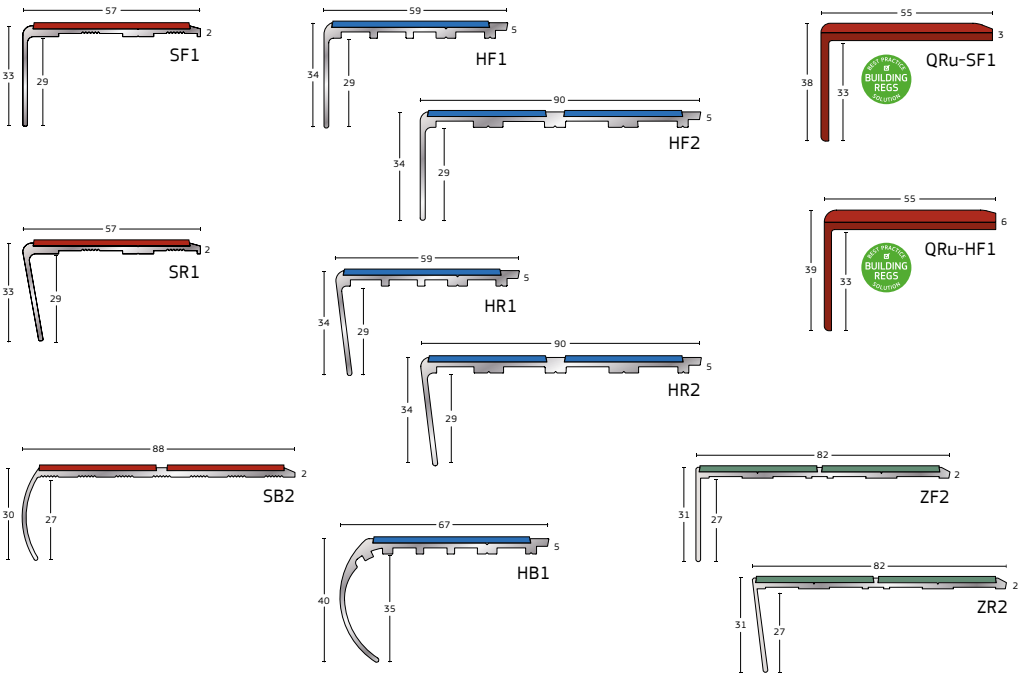

SELECTION OF POPULAR STAIR NOSINGS

QUANTUM SPECIALIST
MEASURING SERVICE

FREE STAIR NOSING
& ENTRANCE MATTING
MEASURES

- » 24-48 hour response for measures.
- » Entrance Matting and Stair Nosings ready to fit.
- » Call today on 0161 627 4222 to book an appointment.

SAVES TIME

REDUCES WASTE

SAVES MONEY