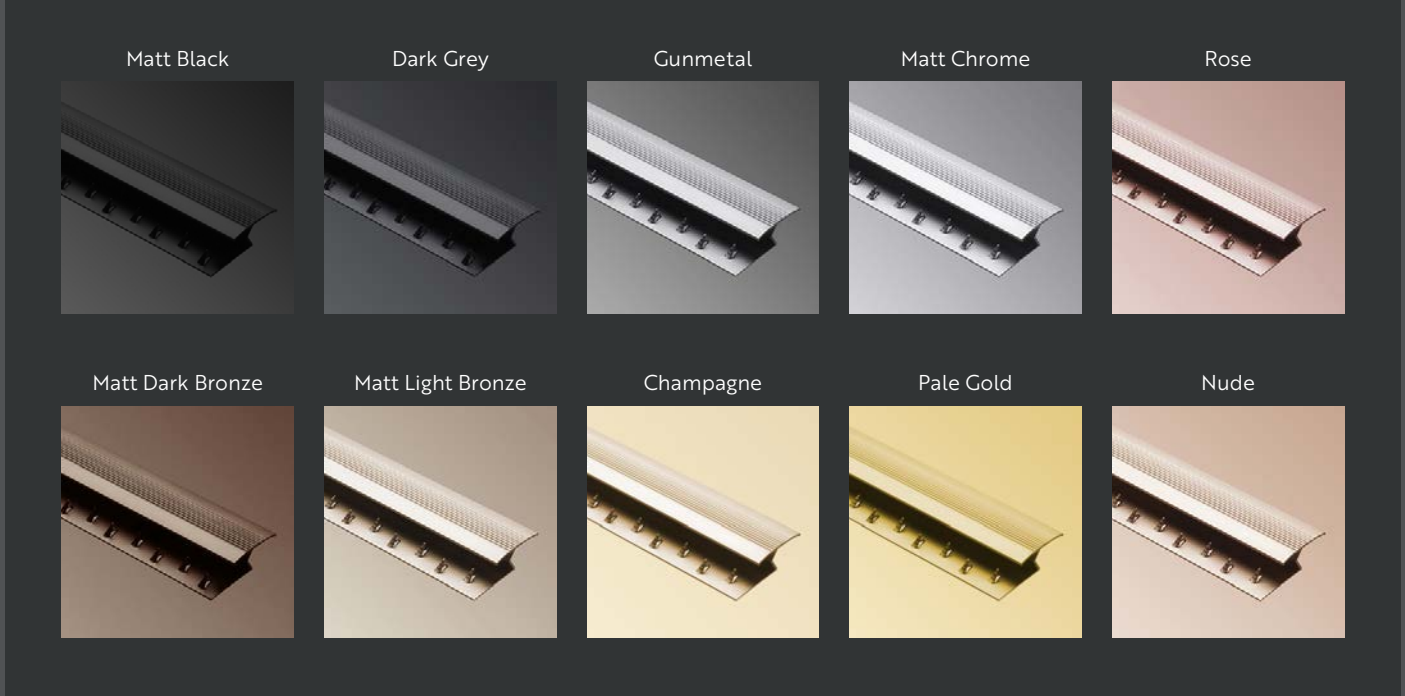

*These prices include a special discount for retailers with Lifestyle Floors displays.

Prices are correct at the time of printing but can be subject to change due to unexpected market forces outside of our control. Call your Lifestyle Floors branch or log-in to your Headlam B2B website account for the most up-to-date prices.

Palette

floor bars

Free sample service available at lifestyle-floors.co.uk

The Palette floor bar collection has been simplified.

Palette is now stocked for next-day delivery in 2.7/9 ft. lengths. You can order in multiples of 1 bar and each will be individually boxed for transport. The collection has also been streamlined to include the ten best-selling colours.