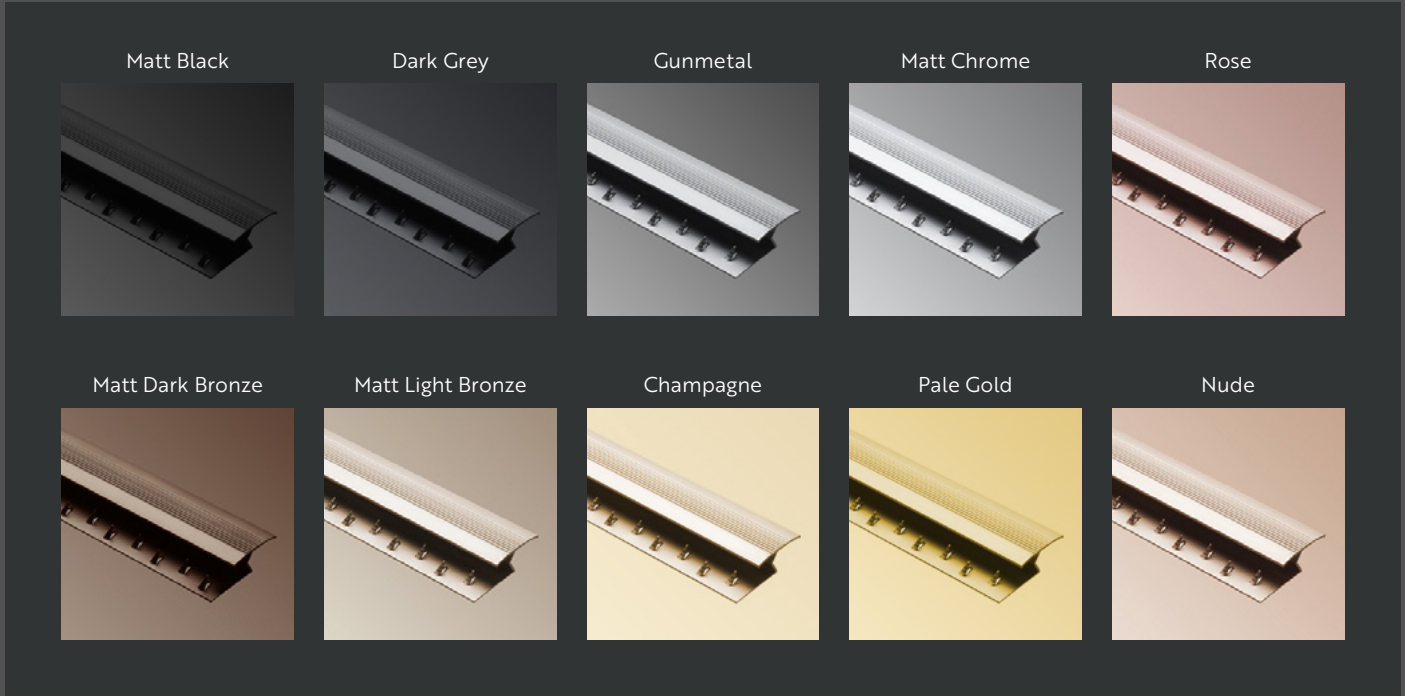

\*These prices include a special discount for retailers with Lifestyle Floors displays.

Prices are correct at the time of printing but can be subject to change due to unexpected market forces outside of our control. Call your Lifestyle Floors branch for the most up-to-date price.

# Palette

floor bars

Free sample service available at [lifestyle-floors.co.uk](http://lifestyle-floors.co.uk)

The Palette floor bar collection has been simplified.

Palette is now stocked for next-day delivery in 2.7/9 ft. lengths. You can order in multiples of 1 bar and each will be individually boxed for transport. The collection has also been streamlined to include the ten best-selling colours.