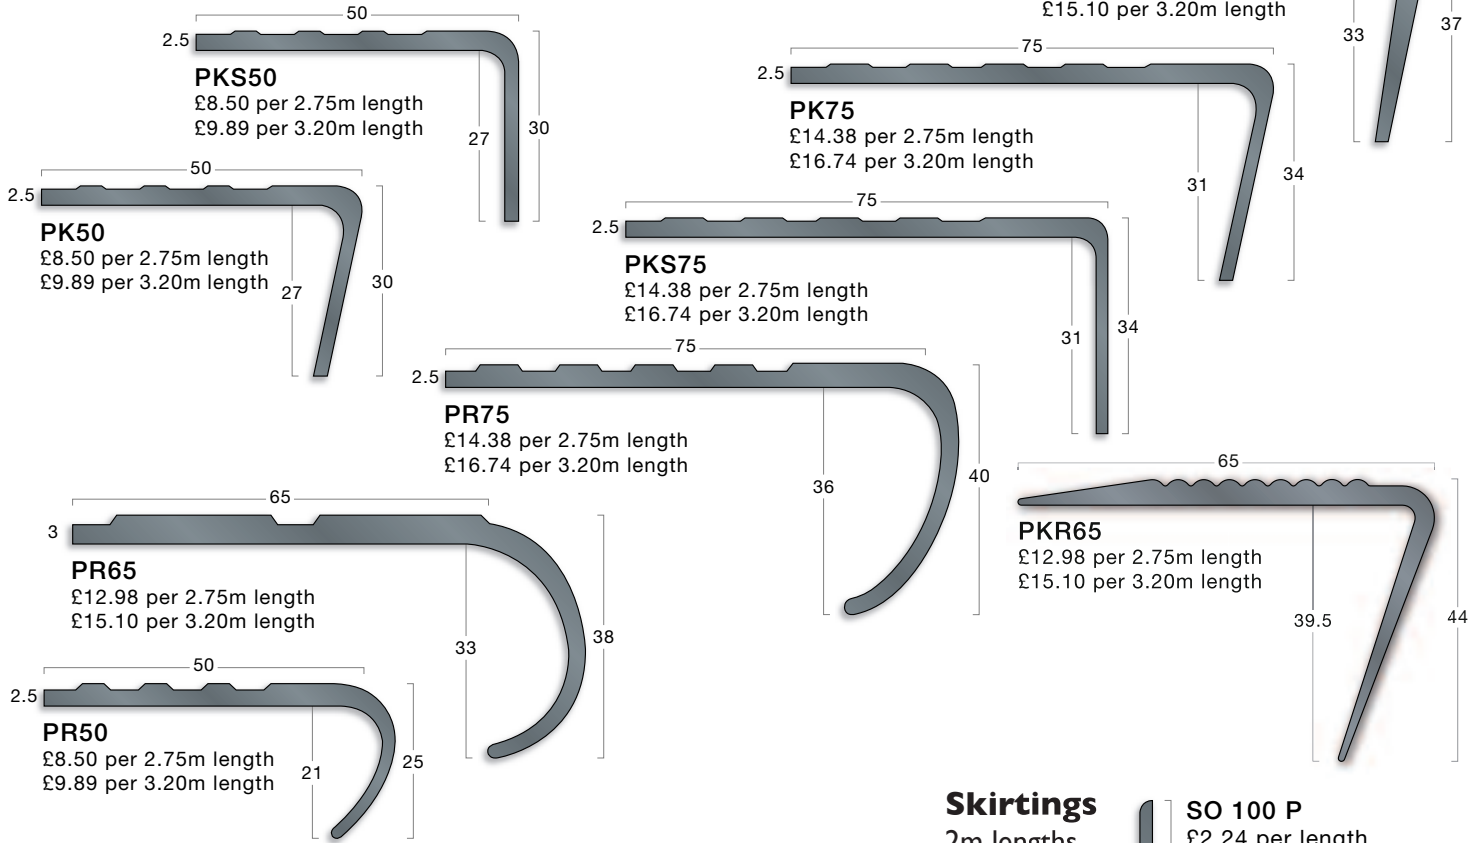

Flexible PVC

All stock items in Black. Colours 48 hour service (add 25% for split boxes).
A range of one piece, slip-resistant stair edgings recommended for light traffic only.
Supplied in 2.75m and 3.20m lengths.

Skirtings & complementary accessories

Cove Former

2m lengths