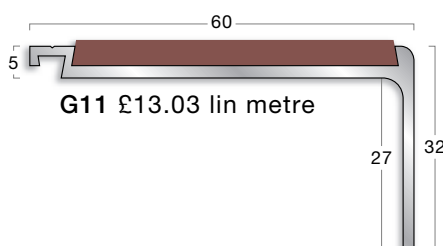

GRADUS

As of January 2016 **COMMERCIAL FLOORING**

Aluminium G Range For use with heavy, smooth flooring and carpets.
All stock items in Black. Colours 48 hour service. Prices are for standard interior insert.

Illustrations are 60% size in mm.