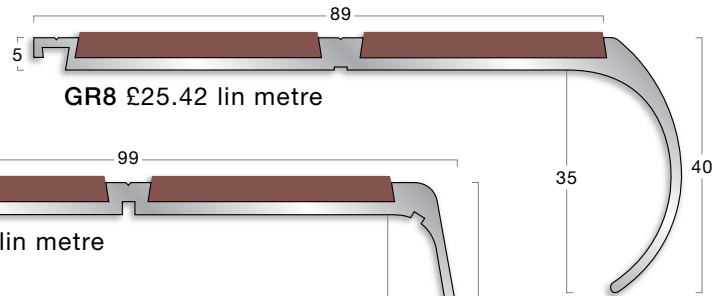

GRADUS

As of January 2016 **COMMERCIAL FLOORING**

Aluminium G Range For use with heavy, smooth flooring and carpets.
All stock items in Black. Colours 48 hour service. Prices are for standard interior insert.

Illustrations are 60% size in mm.