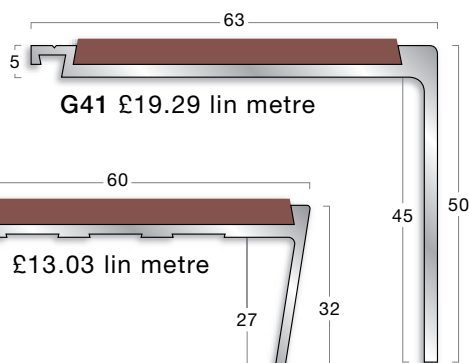

GRADUS

As of January 2016 **COMMERCIAL FLOORING**

Aluminium G Range For use with heavy, smooth flooring and carpets.
All stock items in Black. Colours 48 hour service. Prices are for standard interior insert.

Illustrations are 60% size in mm.