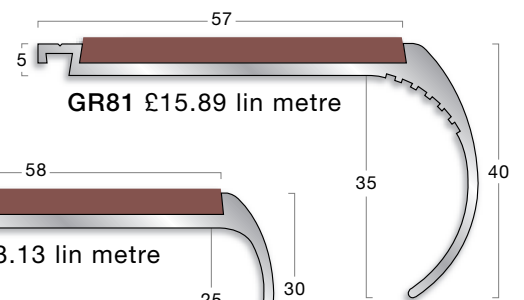

GRADUS

As of January 2016 **COMMERCIAL FLOORING**

Aluminium G Range For use with heavy, smooth flooring and carpets.
All stock items in Black. Colours 48 hour service. Prices are for standard interior insert.

Illustrations are 60% size in mm.