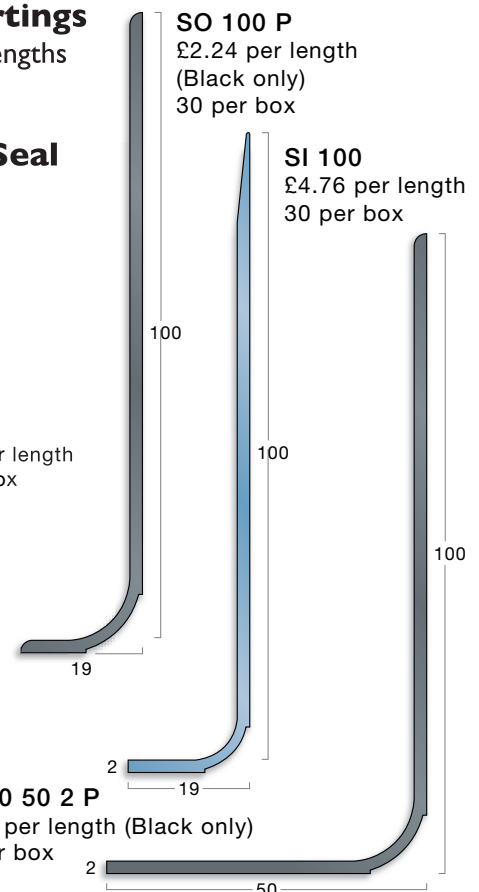

SI 100

£4.76 per length
30 per box

Illustrations are 60% size in mm.