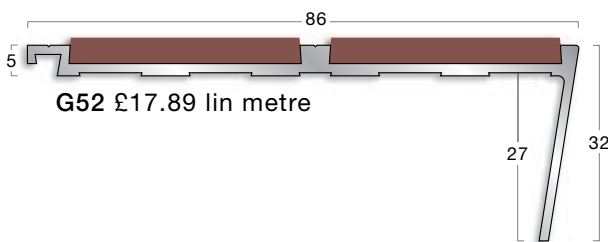

GRADUS

As of January 2016 **COMMERCIAL FLOORING**

Aluminium G Range For use with heavy, smooth flooring and carpets.
All stock items in Black. Colours 48 hour service. Prices are for standard interior insert.

Illustrations are 60% size in mm.