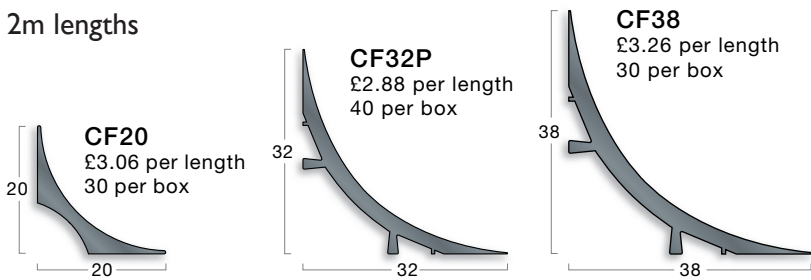

Ramp Edge

2m lengths