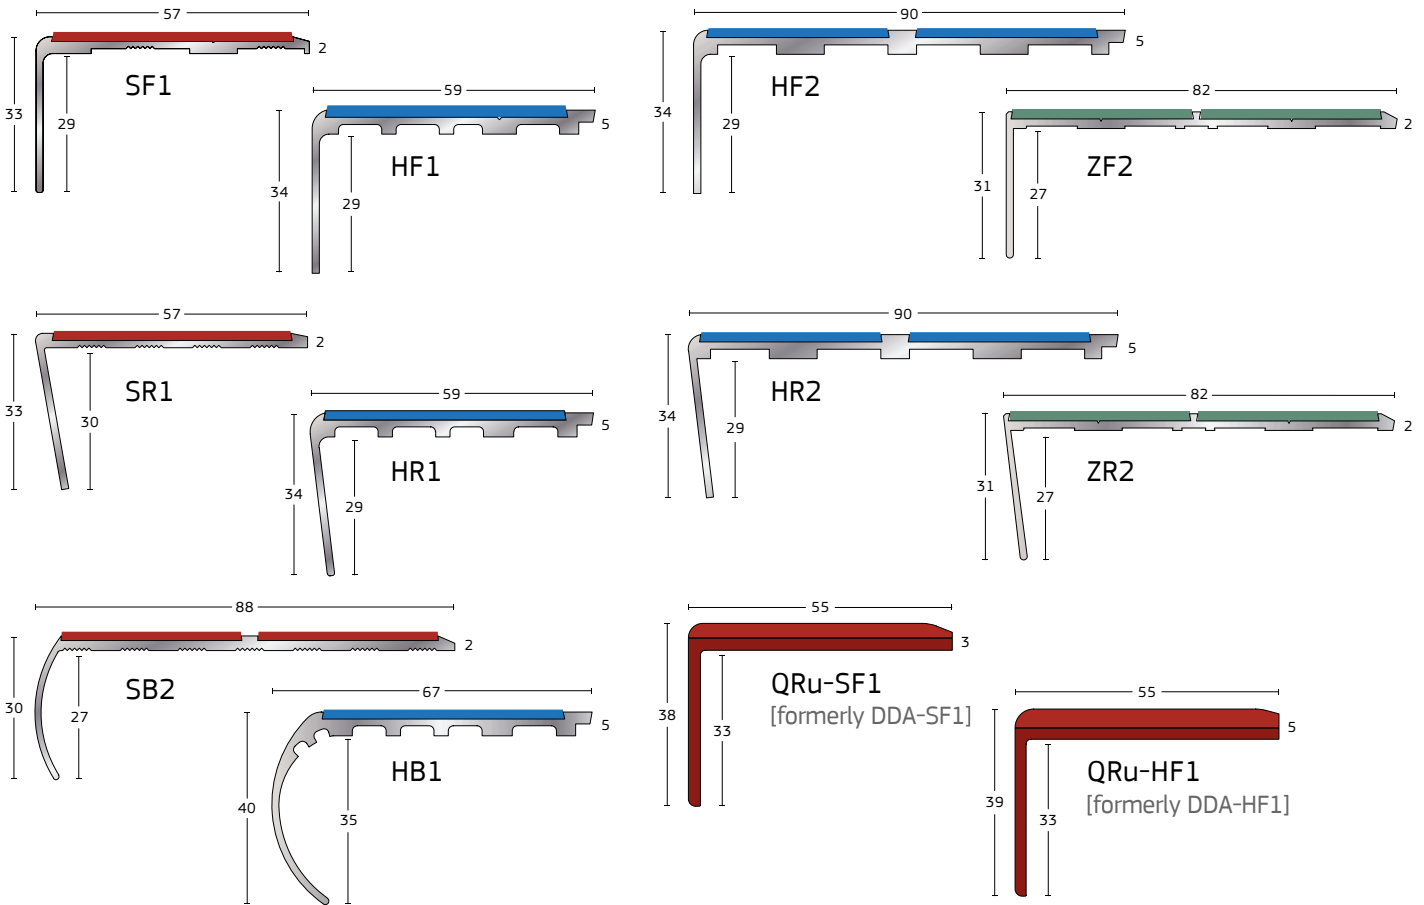

SELECTION OF POPULAR STAIR NOSINGS

QUANTUM SPECIALIST
MEASURING SERVICE

HAVE YOU HEARD ABOUT
QUANTUM'S REVOLUTIONARY **FREE**
STAIR NOSING MEASURING SERVICE?

The industry's
quickest and
most
accurate
measurements

SAVES
TIME

SAVES
MONEY

SAVES
WASTE

To find out more or request a FREE measure, contact your Area Sales Manager, or:
Call: 0161 627 4222 Email: info@quantumflooring.co.uk Visit: quantumflooring.co.uk/qsms

See your Quantum Flooring representative for more information. Alternatively get in touch:
tel: 0161 627 4222 info@quantumflooring.co.uk www.quantumflooring.co.uk