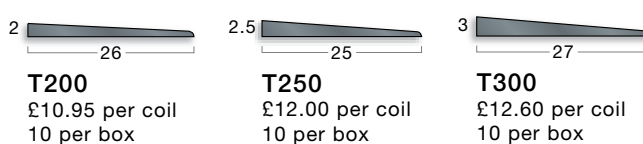

Feather Edge

15m coils

Skirtings

2m lengths

SO 100 P

£2.24 per length
(Black only)
30 per box