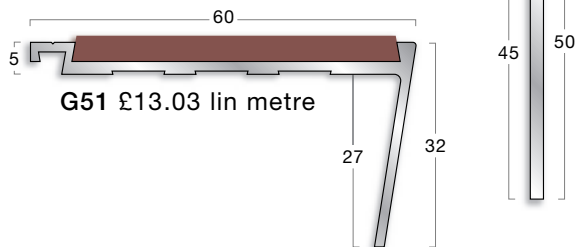

GRADUS

As of January 2016 **COMMERCIAL FLOORING**

Aluminium G Range For use with heavy, smooth flooring and carpets.
All stock items in Black. Colours 48 hour service. Prices are for standard interior insert.

Illustrations are 60% size in mm.