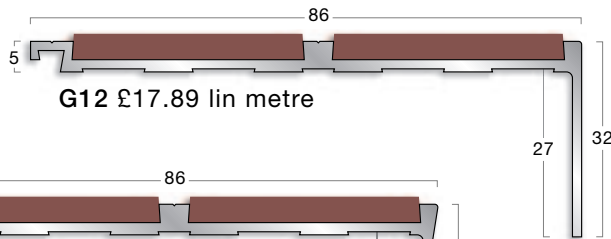

GRADUS

As of January 2016 **COMMERCIAL FLOORING**

Aluminium G Range For use with heavy, smooth flooring and carpets.
All stock items in Black. Colours 48 hour service. Prices are for standard interior insert.

Illustrations are 60% size in mm.