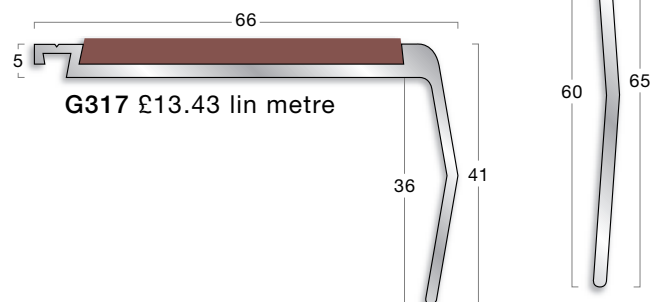

GRADUS

As of January 2016 **COMMERCIAL FLOORING**

Aluminium G Range For use with heavy, smooth flooring and carpets.
All stock items in Black. Colours 48 hour service. Prices are for standard interior insert.

Illustrations are 60% size in mm.