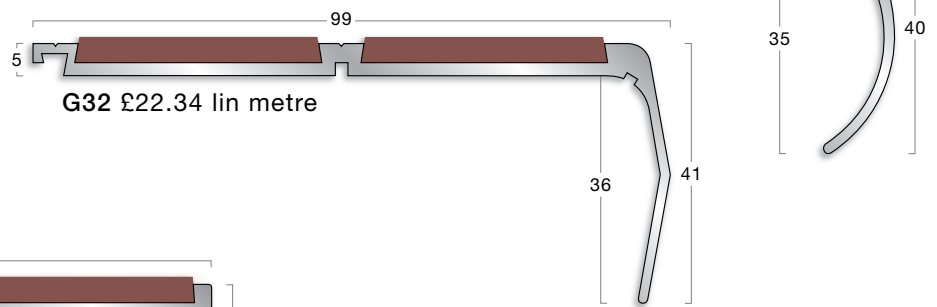

GRADUS

As of January 2016 **COMMERCIAL FLOORING**

Aluminium G Range For use with heavy, smooth flooring and carpets.
All stock items in Black. Colours 48 hour service. Prices are for standard interior insert.

Illustrations are 60% size in mm.