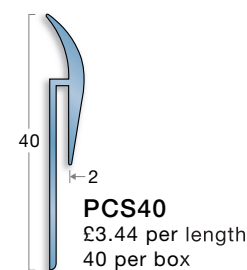

Capping Seal

2m lengths