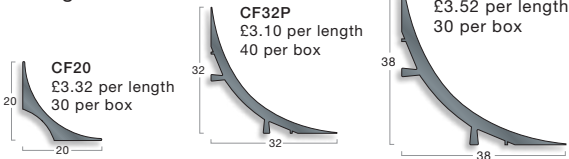

Skirtings & complementary accessories

Cove Former

2m lengths