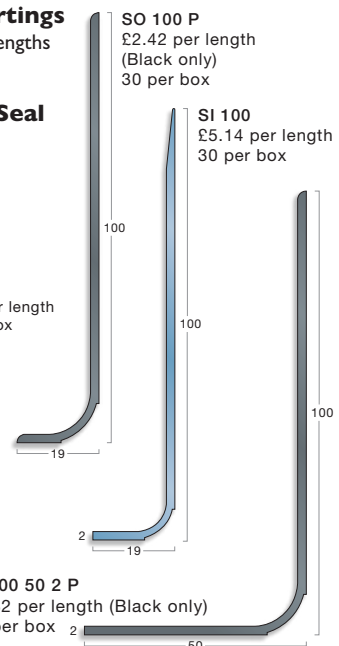

Skirtings

2m lengths