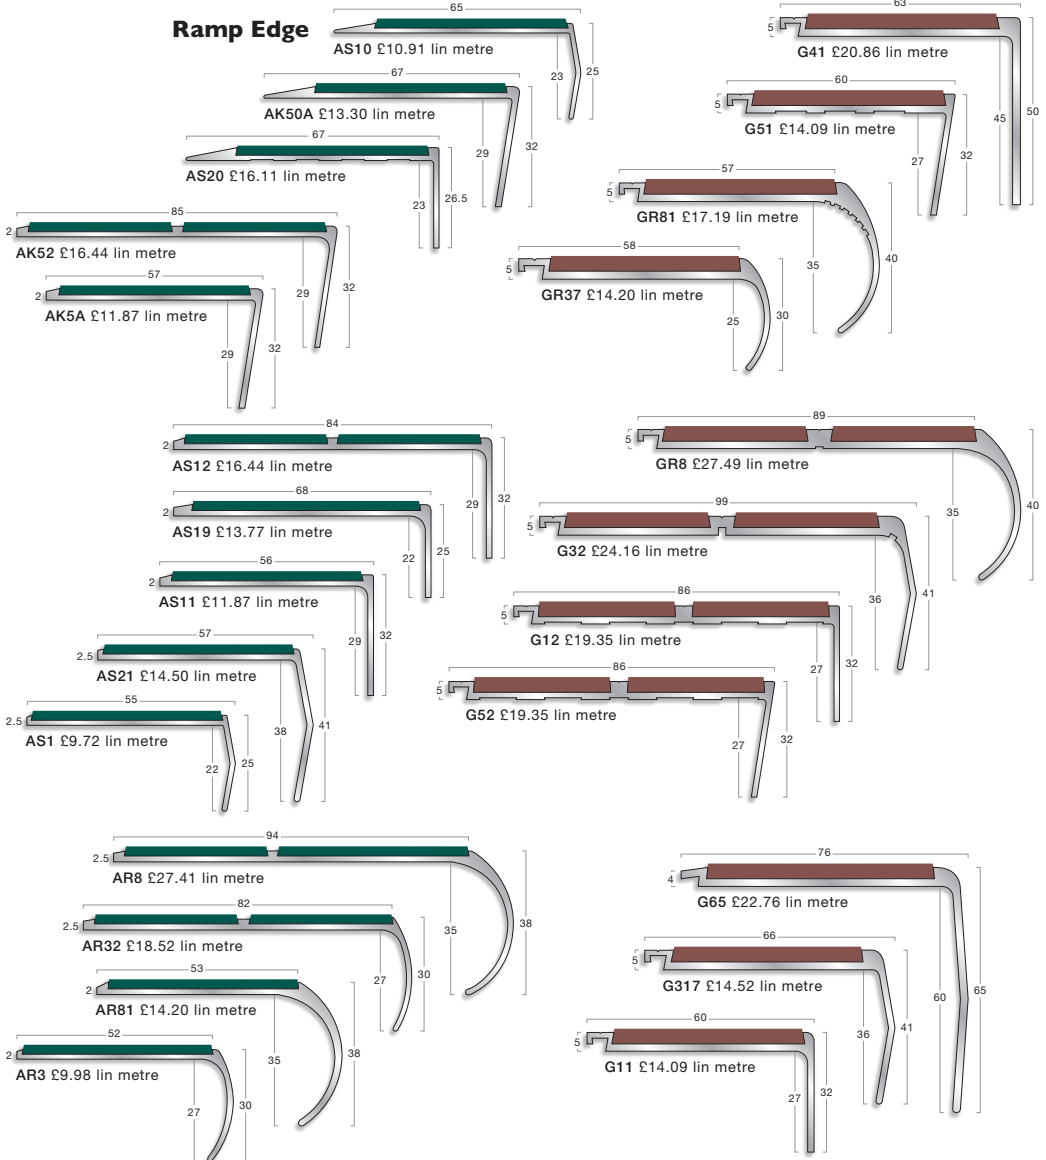

Ramp Edge

Illustrations are 50% size in mm.

Flexible PVC

All stock items in Black. Colours 48 hour service (add 25% for split boxes).
A range of one piece, slip-resistant stair edgings recommended for light traffic only.
Supplied in 2.75m and 3.20m lengths.