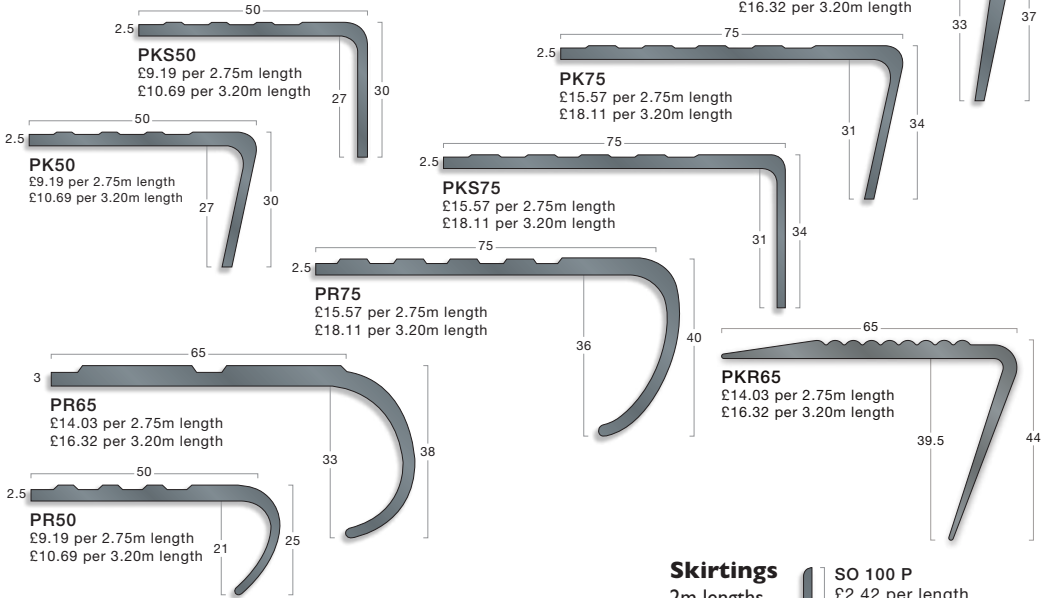

CLIP-TOPS PVC-u Tops

2.50m
10 lengths per tube - Add 25% for split tubes

	£/m
FT27	2.50
TT35	2.60
TT25M	3.81
RT42	4.57
RT52	5.49
RT35M	5.30

FABRICATIONS - CURVING OF CLIP-TOP

	£/m	Min Radius mm	Max Radius mm
AFT12	7.67	250	6000
AFT13	7.67	250	6000
AFT14	7.67	250	6000
AFT15	7.67	250	6000
AFT17	7.67	250	6000
AFT28	19.79	600	9000
FT27	34.70	250	800
RT35M	34.70	1000	3500
RT42	34.70	1000	3500
RT52	34.70	600	3500
TT25M	34.70	500	800
TT35	34.70	250	800

GRADUS

Aluminium A Range Typically used with vinyl, linoleum, needlepunch and low loop carpet. All stock items in Black. Colours 48 hour service. Prices are for standard interior insert.

Aluminium G Range For use with heavy, smooth flooring and carpets. All stock items in Black. Colours 48 hour service. Prices are for standard interior insert.

Ramp Edge

Illustrations are 50% size in mm.

Flexible PVC

All stock items in Black. Colours 48 hour service (add 25% for split boxes).
A range of one piece, slip-resistant stair edgings recommended for light traffic only.
Supplied in 2.75m and 3.20m lengths.

Skirtings & complementary accessories

Cove Former

2m lengths

Capping Seal

2m lengths

Ramp Edge

2m lengths

Feather Edge