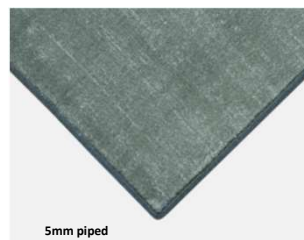

### 3. Choose your style of finishing

Select piped or visible finishing from our selection of 5 different types of tape, all in several colours. Please state "visible" or "piped" on the order

### Finishing styles for broadloom made to measure rugs

50mm visible

5mm piped

For more information on our selection of tapes:  
Please contact your member of our Sales Team

RUG PROGRAMME	120x180	165x230	170x230	200x300	240x340	250x350	# Bespoke rug / m <sup>2</sup>	Del
Catania 100% Wool			£262.05	£401.66		£598.54	£104.88	*
Essence 100% Viscose	£161.73		£288.18	£458.51			£122.44	*
Laatz 100% Bamboo			£222.76	£332.27	£475.23		£71.85	***
Lima 100% PP		£104.47		£161.32	£217.94		£50.55	*
Lisboa 50% Wool / 50% Visc.			£335.16	£513.90	£705.97		£108.65	***
Mateo 100% Wool			£324.96	£489.44	£685.36		£107.18	***
Palermo 60% Visc./ 40% Wool			£334.37	£501.57	£709.31		£110.72	***
Retro 100% Cotton & Chenille			£109.40	£167.58				
Shadow 75% Visc. / 25% Wool			£272.04	£413.30	£560.23			
Singapore 100% Polyester			£167.92	£257.24	£351.43		£65.38	***
Sunshine 100% Wool-reversible			£257.03	£386.11	£542.94		£83.35	***
Velvet 100% Banana Silk			£581.40	£849.34	£1,154.40			