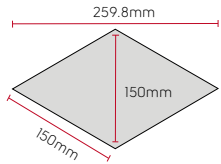

Cubix

Code	m² per box	Pieces per box	Your Price* m²	MRP** m² inc. VAT
KAL02	2.920	150	£29.19	£47.49
KAL03	2.460	126	£55.79	£90.99
KAL13	2.920	150	£29.19	£47.49