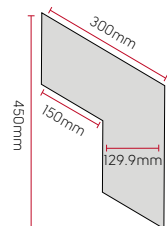

Pennon

Code	m² per box	Pieces per box	Your Price* m²	MRP** m² inc. VAT
KAL04	2.100	36	£55.79	£90.99

Prices listed are exc. VAT unless otherwise stated. Project pricing is available for commercial projects over 50m². Please contact your retail business manager to register your projects and get more information.