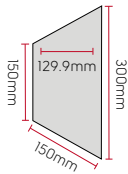

Half Pennon

Code	m² per box	Pieces per box	Your Price* m²	MRP** m² inc. VAT
KAL05	2.100	72	£43.99	£71.49