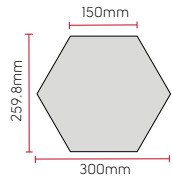

Hexa

Code	m² per box	Pieces per box	Your Price* m²	MRP** m² inc. VAT
KAL08	2.100	36	£55.79	£90.99
KAL09			£29.19	£47.49