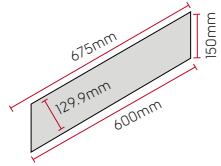

Apex

Code	m² per box	Pieces per box	Your Price* m²	MRP** m² inc. VAT
KAL06	2.800	36	£38.69	£61.99
KAL07			£29.19	£47.49
KAL14			£51.19	£82.49