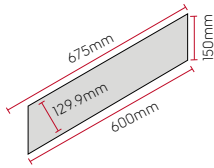

Apex

Code	m² per box	Pieces per box	Your Price* m²	MRP** m² inc. VAT
KAL06	2.8	36	£38.69	£61.99
KAL07			£29.19	£47.49
KAL14			£51.19	£82.49