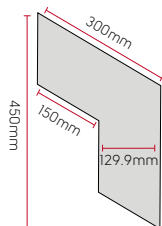

Pennon

Code	m² per box	Pieces per box	Your Price* m²	MRP** m² inc. VAT
KAL04	2.1	36	£55.79	£90.99

Prices listed are exc. VAT unless otherwise stated.

Project pricing is available for commercial projects over 50m². Please contact your retail business manager to register your projects and get more information.