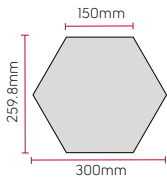

Hexa

Code	m² per box	Pieces per box	Your Price* m²	MRP** m² inc. VAT
KAL08	2.1	36	£55.79	£90.99
KAL09			£29.19	£47.49