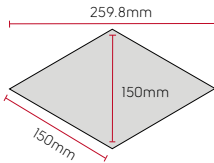

Cubix

Code	m² per box	Pieces per box	Your Price* m²	MRP** m² inc. VAT
KAL02	2.92	150	£29.19	£47.49
KAL03	2.46	126	£55.79	£90.99
KAL13	2.92	150	£29.19	£47.49