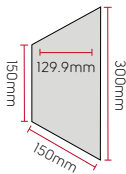

Half Pennon

Code	m² per box	Pieces per box	Your Price* m²	MRP** m² inc. VAT
KAL05	2.1	72	£43.99	£71.49