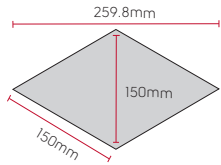

Cubix

Code	m² per box	Pieces per box	Your Price* m²	MRP** m² inc. VAT
KAL02	2.92	150	£27.39	£45.49
KAL03	2.46	126	£52.39	£86.99
KAL13	2.92	150	£27.39	£45.49