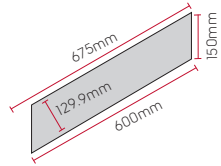

Apex

Code	m² per box	Pieces per box	Your Price* m²	MRP** m² inc. VAT
KAL06	2.8	36	£36.29	£59.49
KAL07			£27.39	£45.49
KAL14			£47.99	£78.99