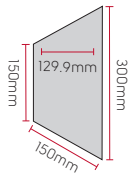

Half Pennon

Code	m² per box	Pieces per box	Your Price* m²	MRP** m² inc. VAT
KAL05	2.1	72	£41.29	£68.49