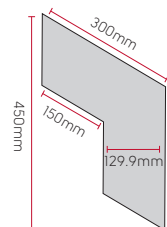

Pennon

Code	m² per box	Pieces per box	Your Price* m²	MRP** m² inc. VAT
KAL04	2.1	36	£52.39	£86.99

Prices listed are exc. VAT unless otherwise stated.

Project pricing is available for commercial projects over 50m². Please contact your retail business manager to register your projects and get more information.