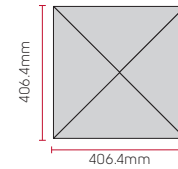

Tripoint

Code	m² per box	Pieces per box	Your Price* m²	MRP** m² inc. VAT
KAL10	2.97	72	£27.39	£45.49