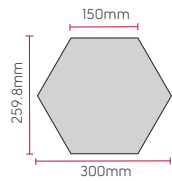

Hexa

Code	m² per box	Pieces per box	Your Price* m²	MRP** m² inc. VAT
KAL08	2.1	36	£52.39	£86.99
KAL09			£27.39	£45.49