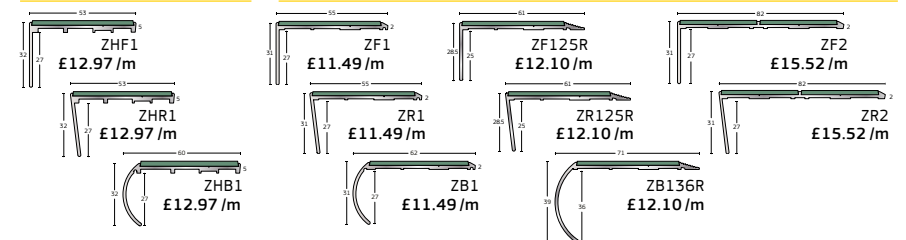

Z-RANGE / HEAVY DUTY

Z-RANGE / SLENDERLINE