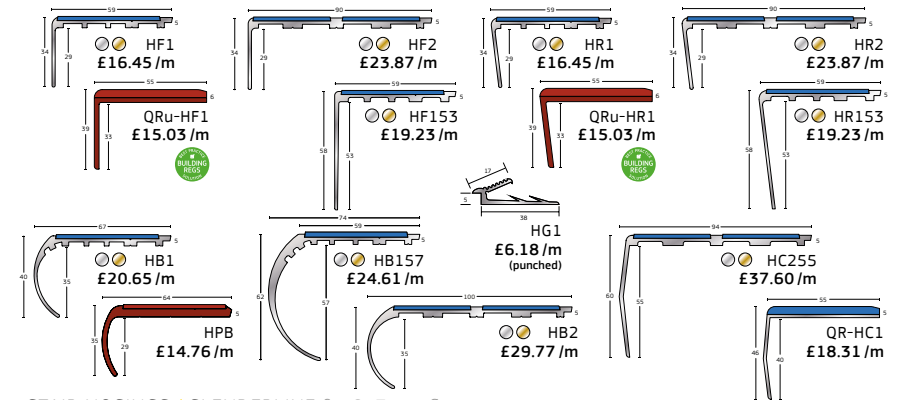

EXPONA DESIGN	DIMENSIONS (mm)			Box Qty	£ Per m²	
	Gauge	Width	Length			
Plank	3	For sizes & qty's of Expona products, please contact Polyflor or see the Expona brochure.		-	£22.49	Promo Prices £16.49m² 150m²+
Tile	3			-	£22.49	
Borders	3	Available to special order				£19.49m² 100-149m²
Corners	3	Available to special order				
Grouting Strip	3	5	914	50	£18.50 pack	
Marquetry Strip	3	5	914	50	£18.50 pack	
Feature Strip	3	5	1000	50	£18.50 pack	

EXPONA CONTROL	DIMENSIONS (mm)			Box Qty	£ Per m²	
	Gauge	Width	Length			
Plank	2.5	For sizes & qty's of Expona products, please contact Polyflor or see the Expona brochure.		-	£25.95	£21.19m² 400m²+
Tile	2.5			-	£25.95	
Grouting Strip	2.5	5	914	50	£18.50 pack	
Marquetry Strip	2.5	5	914	50	£18.50 pack	
Feature Strip	2.5	5	1000	50	£18.50 pack	

EXPONA SIMPLAY	DIMENSIONS (mm)			Box Qty	m² per box	£ Per m²	
	Gauge	Width	Length				
Plank	5	178	1219	10	2.17	£31.29	£24.99m² 150m²+
Tile	5	185	1505	8	2.23	£31.29	
	5	178	1219	10	2.17	£31.29	£28.49m² 1-149m²
	5	306	610	10	1.86	£31.29	
	5	600	600	6	2.16	£31.29	
	5	914	914	4	3.34	£31.29	
Double-Sided Tape	Contact Polyflor for further details						

All trade and promotional prices run on full boxes until 30/09/2021. All prices are exclusive of V.A.T.

STAIR NOSINGS / HEAVY DUTY for 3.5-7mm floorcoverings (up to 9mm with HG1)