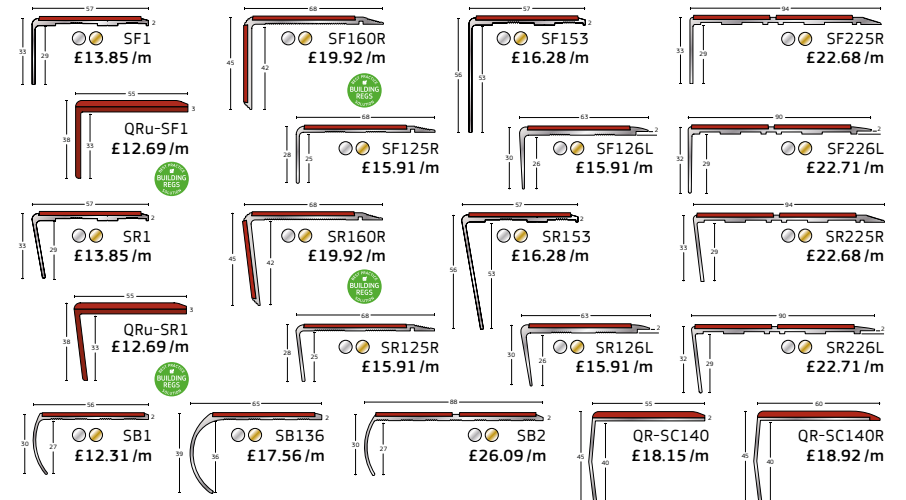

STAIR NOSINGS / SLENDERLINE for 0-3mm floorcoverings