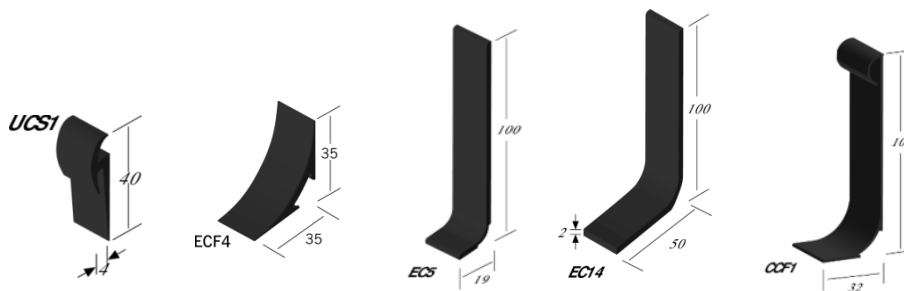

PVC Skirting	UCS1	ECF4	EC5	EC14	CCF1
£ per 2m length	£3.44	£3.46	£3.50	£5.58	£5.32