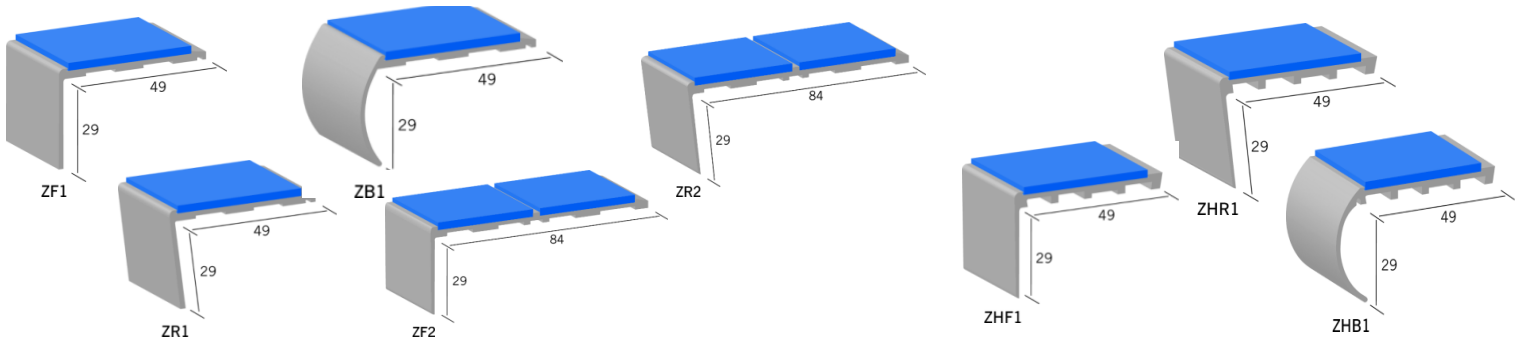

1 x pair per pack. £4.75 per pack

Z-RANGE

Stock lengths 1.22m of pre-drilled and adhesive taped channel with black infill for onsite trimming and application. Other colours and sizes can be ordered (5% charge on drilling) ask the sales office for details.