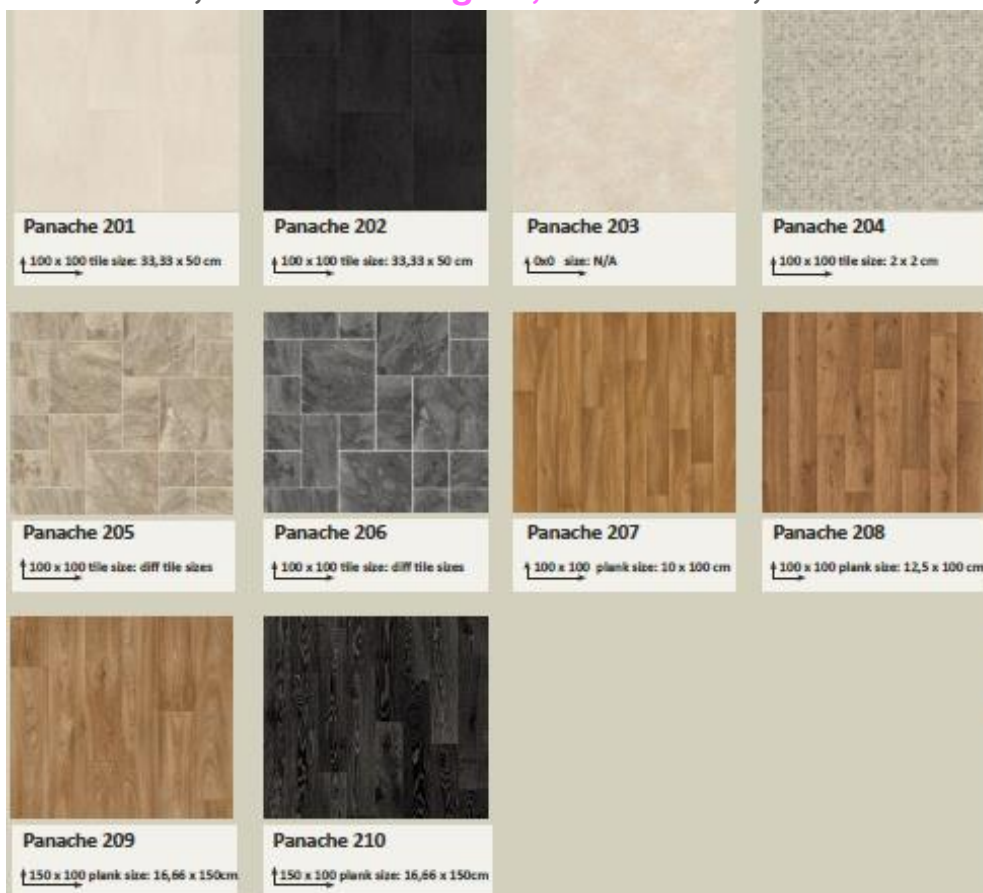

11 colours, £5.15 Cut lengths, £4.60 Rolls, 0.20mm Wear Layer

Panache 3.5mm, R10 Rated, 2m/3m/4m

10 colours, £5.90 Cut lengths, £5.35 Rolls, 0.20mm Wear Layer

Pro Step Contract Vinyl

GOLDEN OAK PLANK 001L
2m
100 cm x 100 cm