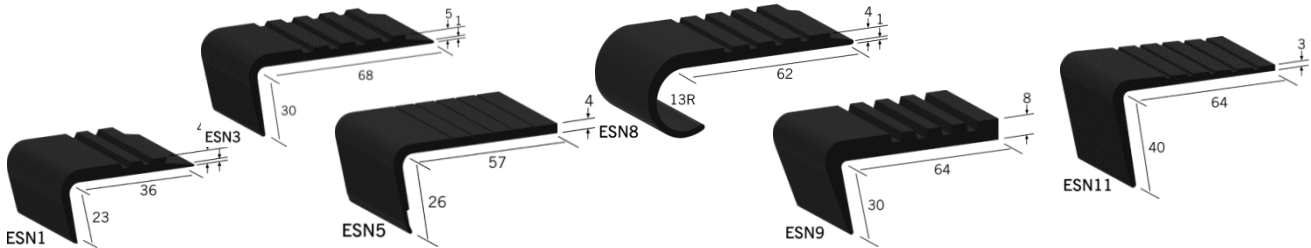

1 x pair per pack. £4.75 per pack

Z-RANGE

Stock lengths 1.22m of pre-drilled and adhesive taped channel with black infill for onsite trimming and application. Other colours and sizes can be ordered (5% charge on drilling) ask the sales office for details.

Slenderline 2 - 3.5mm	ZF1	ZR1	ZB1	ZF2	ZR2	Heavy Duty 4-7mm	ZHF1	ZHR1	ZHB1
Stock length (1.22m)	£9.46	£9.46	£9.46	£13.59	£13.59	Stock length (1.22m)	£11.18	£11.18	£11.18
stock length £ per m	£7.76	£7.76	£7.76	£11.14	£11.14	stock length £ per m	£9.16	£9.16	£9.16
special order £ per m	£9.17	£9.17	£9.17	£12.40	£12.40	special order £ per m	£10.36	£10.36	£10.36