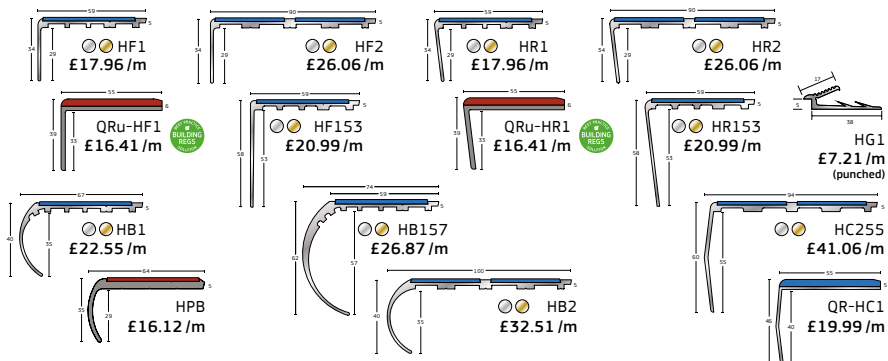

STAIR NOSINGS / HEAVY DUTY for 3.5-7mm floorcoverings (up to 9mm with HG1)