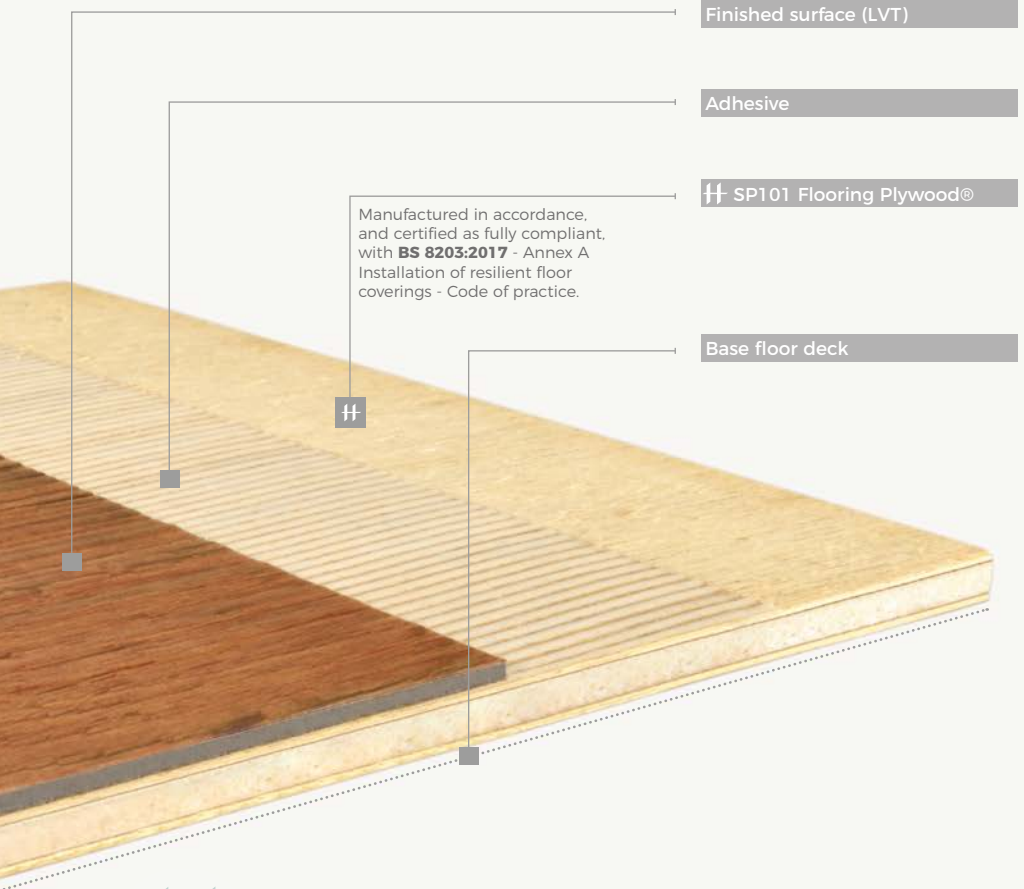

PLYWOOD

	Thickness	Roll Size	£ Per Sheet	£ Per 10 Sheets	£ Per 50 Sheets Plus
SP101 Flooring Grade Plywood	3.6mm	4' x 2'	£6.10	£5.90	£5.70
SP101 Flooring Grade Plywood	3.6mm	8' x 4'	£23.50	£22.50	£21.50
SP101 Flooring Grade Plywood	5.5mm	4' x 2'	£9.00	£8.70	£8.45
SP101 Flooring Grade Plywood	5.5mm	8' x 4'	£33.50	£31.00	£28.50
SP101 Flooring Grade Plywood	9mm	8' x 4'	£47.75	£46.50	£45.00
FG1 Flooring Grade Plywood	6mm	4' x 2'	£8.75	£8.30	£7.95
FG1 Flooring Grade Plywood	6mm	8' x 4'	£31.50	£30.50	£28.00
MLH Plywood	6mm	4' x 2'	£5.50	£4.95	£4.75
MLH Plywood	6mm	8' x 4'	£17.25	£15.50	£14.00

	SIZE	PRICE M ²
Vapourex DPM Sheet (rolls only)	20x2m	£8.95

SP101

Flooring Plywood®

Accurate dimensions

Flatness and stability

No core overlap

Ease of use

TFT Woodexperts Diamond Mark Certified

www.sp101.co.uk

SpecifiedBy

Altro flooring

Product	Gauge MM	Roll Width M	EMF Cuts 1-39	EMF Rolls 40-199	EMF 5 Rolls 200-399	EMF 10 Rolls 400+
Altro safety flooring						
Altro Suprema™	2.0	2	29.86	25.96	25.11	24.58
Altro Aquarius™	2.0	2	24.50	20.91	22.67	22.23
Altro Pisces™	2.0	2	24.50	20.91	22.67	22.23
Altro Wood™ adhesive-free	2.0	2	27.54	17.50	-	-
Altro Wood™	2.0	2	23.11	14.48	-	-
Altro Wood™ Comfort	2.0	2	19.62	17.00	-	-
Altro ContraX™	2.0	2	11.55	8.49	-	-
Altro Impressionist™ II	2.0	2	28.68	24.95	24.13	23.63
Altro Walkway™ 20	2.0	2	19.41	9.49	-	-
Altro Walkway™ 20SD (Static Dissipative)	2.0	2	31.64	27.51	26.62	26.05
Altro Marine™ 20	2.0	2	28.31	24.71	23.91	23.44
Altro Classic™ 25	2.5	2	35.11	30.53	29.51	28.90
Altro Reliance™ 25	2.5	2	35.11	30.53	29.51	28.90
Altro XpressLay™	2.2	2	19.62	16.24	-	-