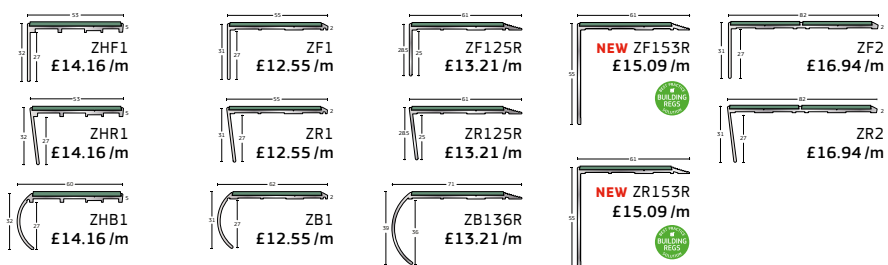

Z-RANGE / HEAVY DUTY

Z-RANGE / SLENDERLINE

ACCESSORIES

Price per metre for full boxes. Split boxes add 25% (on first box only). Some colours subject to minimum order quantities.

CODE	£/m	PACK SPEC	CODE	£/m	PACK SPEC	CODE	£/m	PACK SPEC
CAPPING STRIPS & COVE FORMERS			FLOORMITRES			SET IN SKIRTING		
CCF1	3.84	20 x 2m	CCFM1	2.48/ea	50	Q100 50 2 SI	4.04	14 x 2m
CCF2	3.84	20 x 2m	CCFM2	2.48/ea	50	Q100 50 2 SIC (coiled)	4.04	16m
ECCS	7.03	20 x 2m	FLAT SKIRTING			Q100 50 2.5 SI	4.18	14 x 2m
ECF2	1.93	50 x 2m	EB1 (coiled)	3.36	2 x 32m	Q100 50 2.5 SIC (coiled)	4.18	16m
ECS4 (coiled)	2.14	4 x 25m	EB3 (coiled)	2.65	32m	Q100 50 3.2 SI	4.39	14 x 2m
QC7A (alu)	12.49	20 x 2m	EB4 (coiled)	4.17	32m	Q150 50 2 SI	5.09	14 x 2m
QCC1	2.81	40 x 2m	EB12 (coiled)	8.65	16m	Q150 50 2 SIC (coiled)	5.09	16m
QCC2	5.24	30 x 2m	CORNER PROFILES			Q150 50 2.5 SI	6.55	14 x 2m
QCC3	5.14	50 x 2m	EFA75	11.80	10 x 2m	QZ100 50 2 SI	2.69	14 x 2m
QCF35	1.60	40 x 2m	SIT ON SKIRTING			QZ100 50 2 SIC (coiled)	2.69	16m
QCF38A	32.36	20 x 2m	EC15	2.41	40 x 2m	QZ100 50 2.5 SI	3.18	14 x 2m
QCF45	2.10	20 x 2m	Q50 50	3.17	40 x 2m	QZ100 50 2.5 SIC (coiled)	3.18	16m
QCT1 (Rigid/ Flexible)	5.25	50 x 2m	Q60 SOC (coiled)	2.04	2 x 32m	QZ100 50 3.2 SI	3.29	14 x 2m
QCT48	6.23	25 x 2m	Q75 50	1.61	40 x 2m	TAPE (SN = Stair Nosing)		
UCS1	2.50	40 x 2m	Q100 50	2.53	30 x 2m	QET50/35 (Ext. SN Tape)	62.43/roll	4 x 50m
UCS2	2.02	40 x 2m	Q100 SOC (coiled)	1.92	32m	QET50/48 (Ext. SN Tape)	75.35/roll	3 x 50m
UCS2 (coiled)	2.02	4 x 25m	Q150 50	5.29	20 x 2m	QT50/15 (Contact Tape)	12.45/roll	16 x 50m
UCS3	2.02	40 x 2m	QZ100 50	1.69	30 x 2m	QT50/25 (Contact Tape)	21.05/roll	10 x 50m
UCS3 (coiled)	2.02	3 x 25m	QZ100 SOC (coiled)	1.69	32m	QT50/55 (Contact Tape)	36.59/roll	4 x 50m
ZECF4	2.08	40 x 2m	WELDROD			QT50/85 (Contact Tape)	56.85/roll	3 x 50m
ZQCC1	2.30	40 x 2m	Weldrod (coiled)	31.10/coil	6 x 80m	QT100/35 (Int. SN Tape)	45.93/roll	4 x 100m
ZUCS1	2.13	40 x 2m				QT100/48 (Int. SN Tape)	58.84/roll	3 x 100m
ZUCS2	2.02	40 x 2m						
ZUCS2 (coiled)	2.02	4 x 25m						