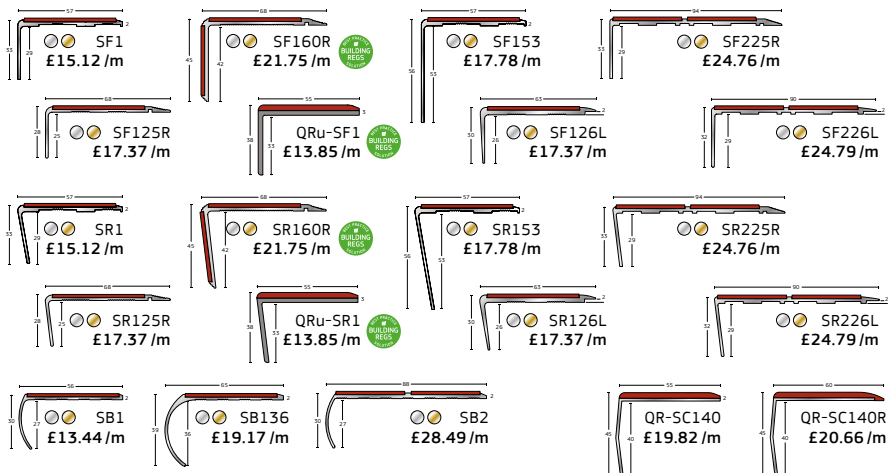

STAIR NOSINGS / SLENDERLINE for 0-3mm floorcoverings