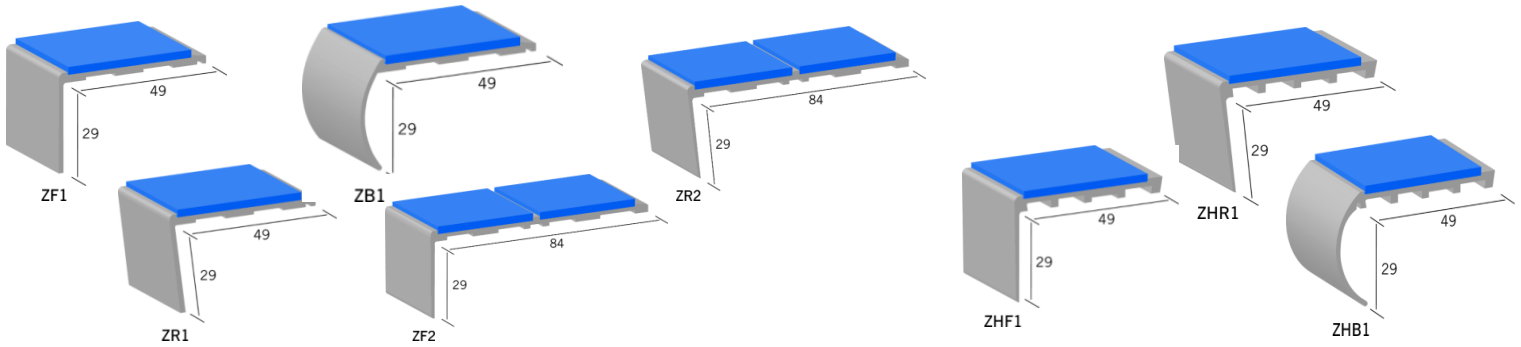

## Z-RANGE

Stock lengths 1.22m of pre-drilled and adhesive taped channel with black infill for onsite trimming and application. Other colours and sizes can be ordered (5% charge on drilling) ask the sales office for details.