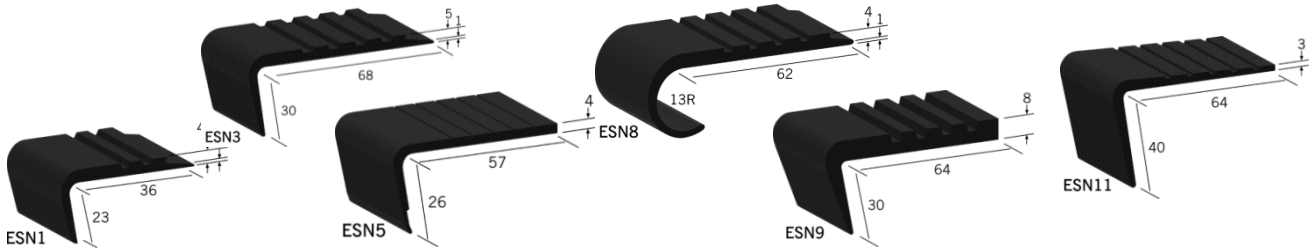

Flexible PVC	ESN1	ESN3	ESN5	ESN8	ESN9	ESN11
£ per 2m length	£7.82	£13.20	£13.20	£13.20	£19.96	£13.20