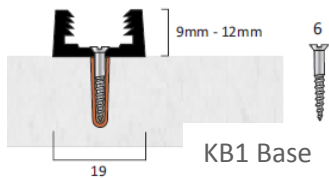

KB BASES

pvc bases for klik tops.