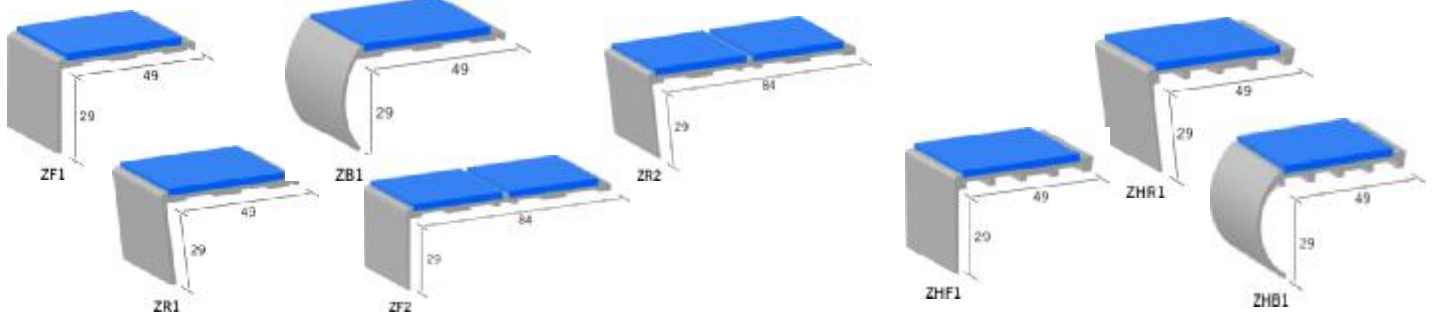

Light Oak, Beech, Cherry, Mahogany, Merbau and Walnut.

1 x pair per pack. £4.75 per pack

QUANTUM Nosings & Accessories

FLOORINGSOLUTIONS

Z-RANGE

Stock lengths 1.22m of pre-drilled and adhesive taped channel with black infill for onsite trimming and application. Other colours and sizes can be ordered (5% charge on drilling) ask the sales office for details.