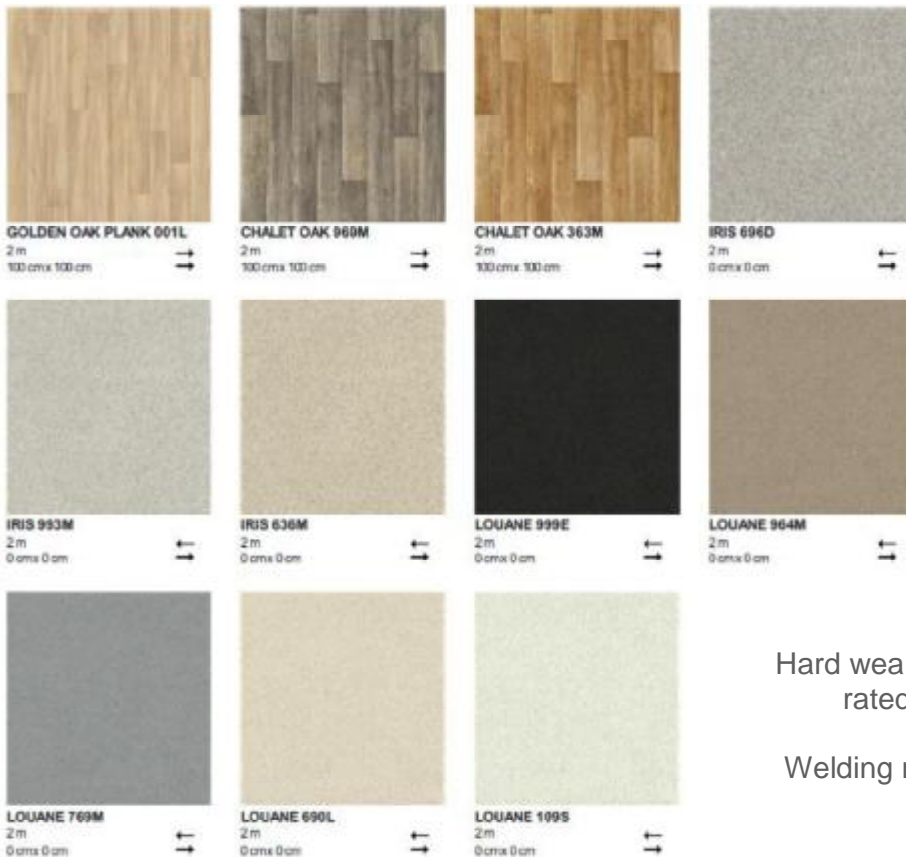

Pro Step Contract Vinyl

Specification	Pro Step
Colours	11colours
Thickness	2.25mm
Wear Layer	0.70mm
Widths	2m
Rating	R10 Rating
Price	£7.95m2
Roll Price	£7.05m2

ProStep Contract Vinyl.

Hard wearing, anti-bacterial, slip resistant, R10 rated and super value. 11colours in stock.

Welding rods to match **0.25p per lineal metre**

Laminate

Through popular demand we are delighted to bring you our new laminate flooring. Now stocked in two lovely finishes, 7mm thick, 4-sided V-groove. This product is hardwearing and super value.

CODE	PRODUCT	PLANK SIZE	PACK SIZE	PALLET SIZE	PRICE m2	PALLET PRICE m2
4187	Oxford Oak	1292 x 192 x 7mm	2.48m2	52 Packs	£6.50	£5.95
4355	Pecan	1292 x 192 x 7mm	2.48m2	52 Packs	£6.50	£5.95