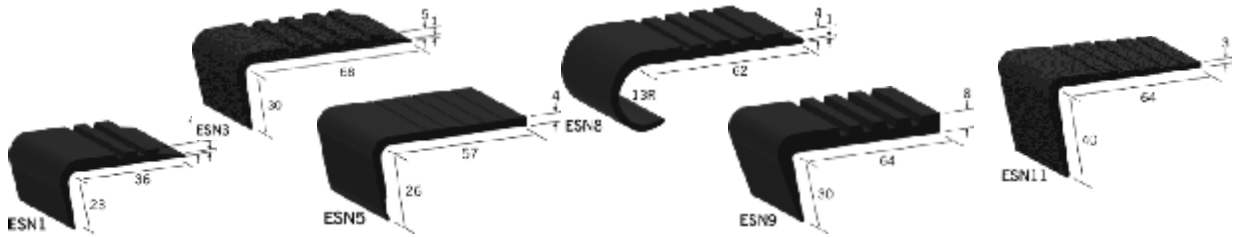

Flexible PVC	ESN1	ESN3	ESN5	ESN8	ESN9	ESN11
£ per 2m length	£7.08	£11.98	£11.98	£11.98	£18.10	£11.98