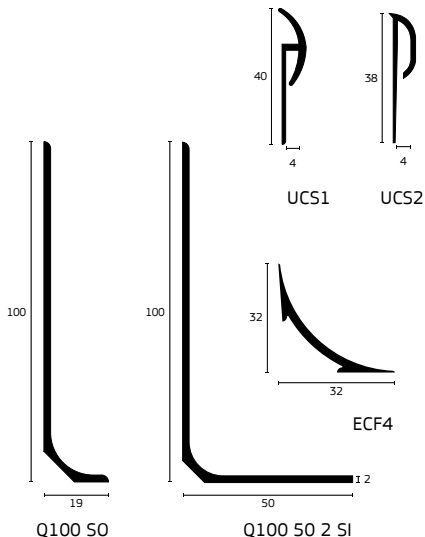

SELECTION OF POPULAR PVC ACCESSORIES & TRANSITION PROFILES

QUANTUM FLOORMITRES

Internal & External Floormitres designed to make the fitting of vinyl in corners easier, quicker and smoother.