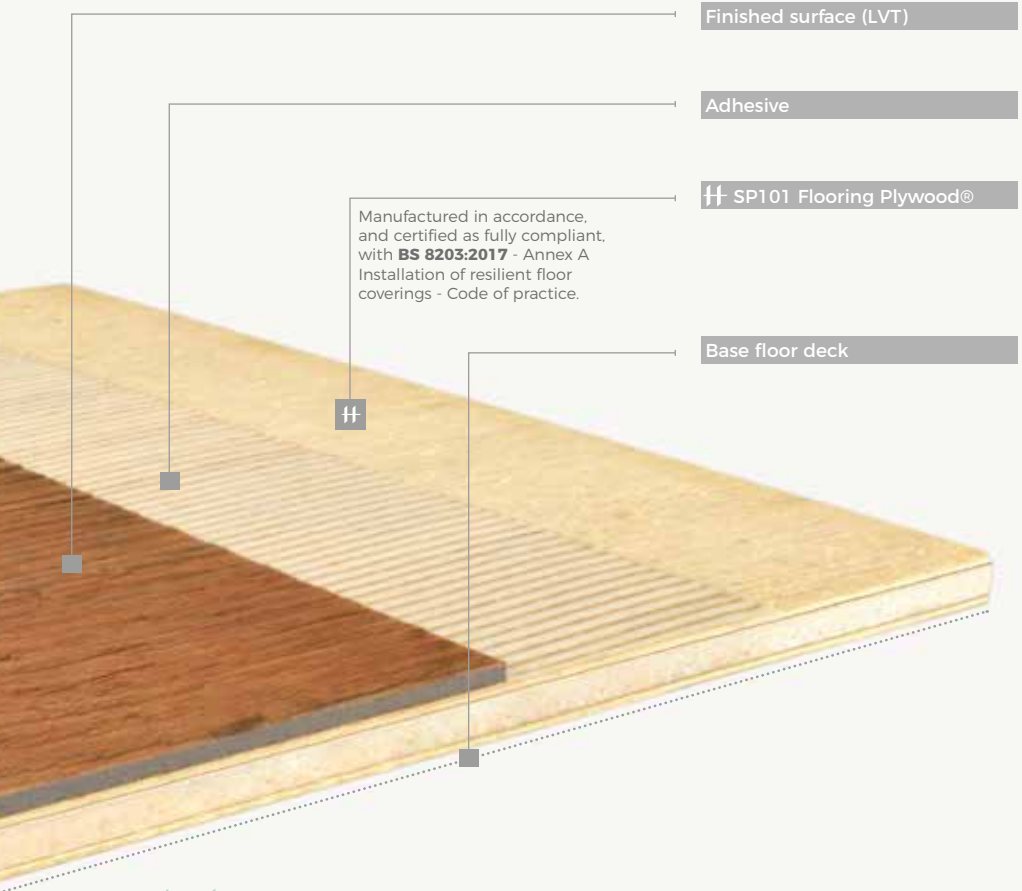

SP101

Flooring Plywood®

Accurate dimensions

Flatness and stability

No core overlap

Ease of use

TTT Woodexperts Diamond Mark Certified

www.sp101.co.uk

SpecifiedBy

bimstore

UNDERLAY

Interfloor

Product	Thickness	Roll Size	£ Per Roll	£ Per 6 Rolls	£ Per 12 Rolls
Super 8	8mm	11 x 1.37	£26.99	£25.99	£24.25
Super 10	10mm	11 x 1.37	£30.99	£28.75	£26.49
Regal 8	8mm	11 x 1.37	£30.99	£28.49	£25.50
Regal 10	10mm	11 x 1.37	£33.49	£30.99	£29.99
Regal 9 HD	9mm	11 x 1.37	£35.99	£33.99	£31.99
Regal 11 HD	11mm	11 x 1.37	£42.99	£39.99	£35.99
Durafit 650	6.5mm	11 x 1.37	£59.99	£55.99	£49.99
System 10	9.2mm	8 x 1.37	£64.99	£59.99	£55.99
Duralay King	8mm	8 x 1.37	£44.99	£43.49	£39.99
Treadmore	8mm	8 x 1.37	£44.99	£40.49	£39.99
Heatflow	6.1mm	11 x 1.37	£79.99	£74.99	£69.99
Timbermate XI	3.6mm	11 x 1.37	£49.99	£44.99	£36.99