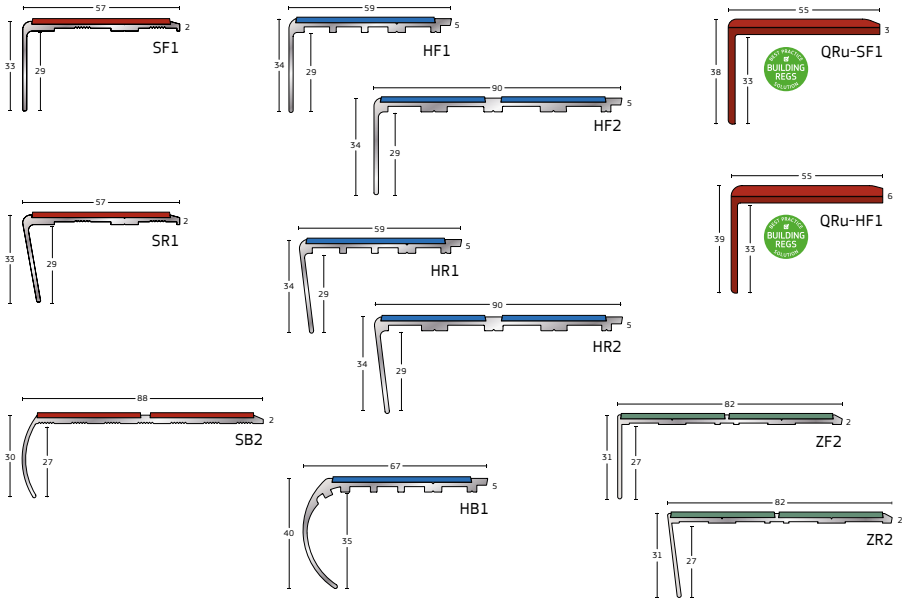

SELECTION OF POPULAR STAIR NOSINGS

QUANTUM SPECIALIST
MEASURING SERVICE

- » 24-48 hour response for measures.
- » Entrance Matting and Stair Nosings ready to fit.
- » Call today on 0161 627 4222 to book an appointment.

SAVES TIME

REDUCES WASTE

SAVES MONEY