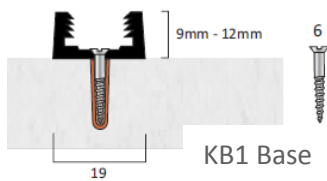

KLIK TOPS

We stock these tops.

Other profiles available.

CODE	LENGTH	COLOUR	PROFILE	PRICE
KK111	2.715	MILL ALI	END	£16.18
KK131	2.715	SATIN ALI	END	£18.67
KK121	2.715	POLISHED ALI	END	£18.67
KK133	2.715	SATIN ALI	RAMP	£20.92
KK122	2.715	POLISHED ALI	TWIN	£19.96
KK132	2.715	SATIN ALI	TWIN	£19.96

KB BASES

pvc bases for klik tops.

CODE	LENGTH	HEIGHT	PRICE
KB1	2.715	9mm - 12mm	£10.72
KB2	2.715	15mm - 17mm	£11.99
KB3	2.715	19mm - 23mm	£13.85

Kliks Twin Top with KB3 Base

Formable trims and angles.

Tag trims have pre-drilled fixing tags at 80mm centres for forming curves on site. The neat solution when a feature trim is required in a curved form.