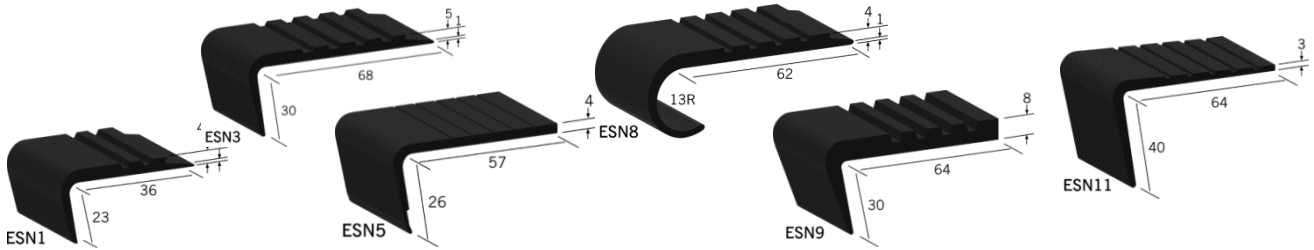

Flexible PVC	ESN1	ESN3	ESN5	ESN8	ESN9	ESN11
£ per 2m length	£7.82	£13.20	£13.20	£13.20	£19.96	£13.20