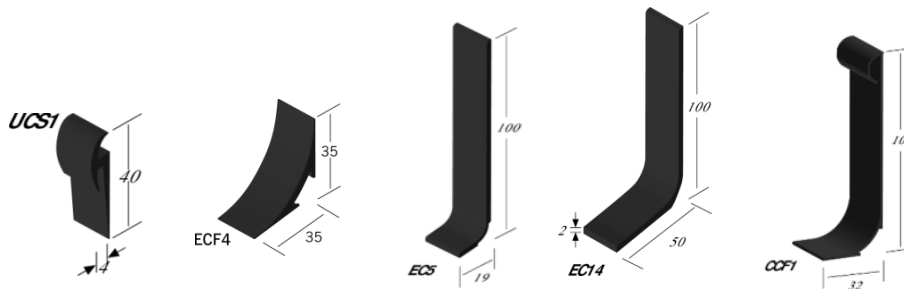

PVC Skirting	UCS1	ECF4	EC5	EC14	CCF1
£ per 2m length	£3.80	£3.82	£3.86	£6.16	£5.86