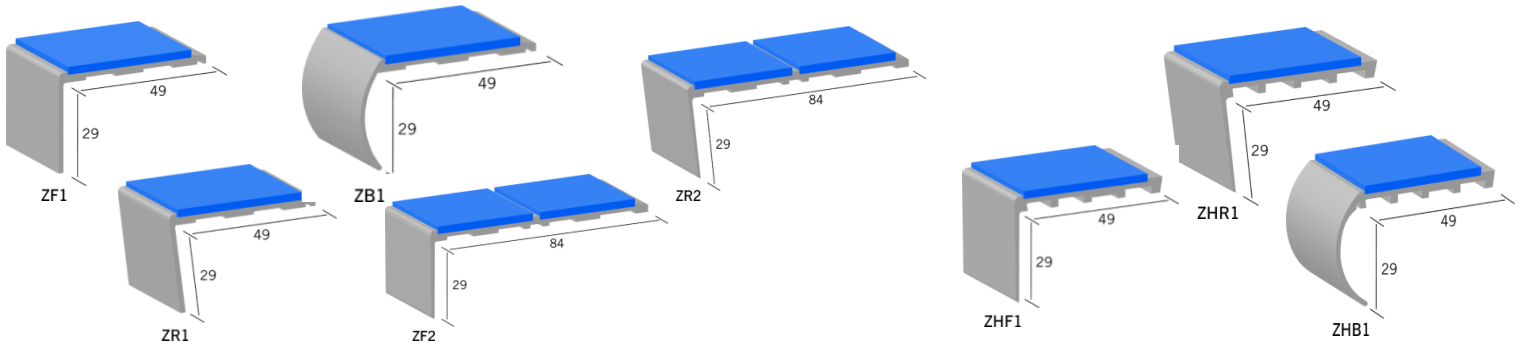

Z-RANGE

Stock lengths 1.22m of pre-drilled and adhesive taped channel with black infill for onsite trimming and application. Other colours and sizes can be ordered (5% charge on drilling) ask the sales office for details.