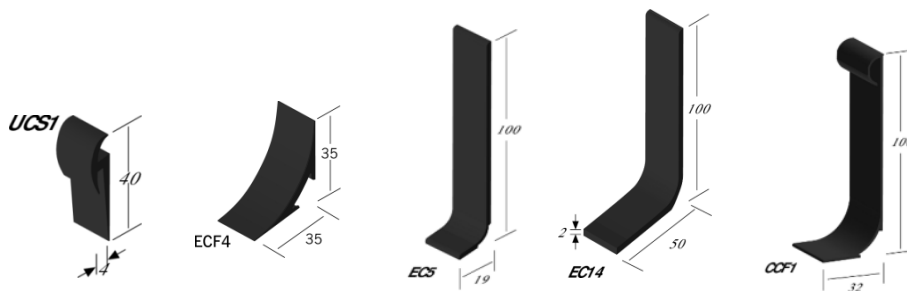

PVC Skirting	UCS1	ECF4	EC5	EC14	CCF1
£ per 2m length	£3.62	£3.64	£3.68	£5.86	£5.58