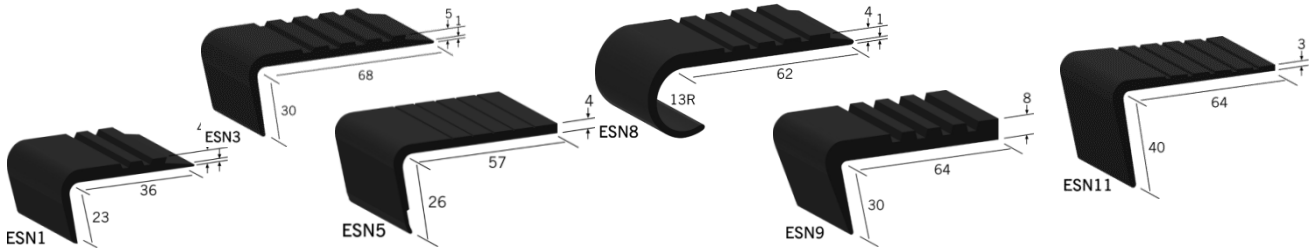

Flexible PVC	ESN1	ESN3	ESN5	ESN8	ESN9	ESN11
£ per 2m length	£7.44	£12.58	£12.58	£12.58	£19.00	£12.58