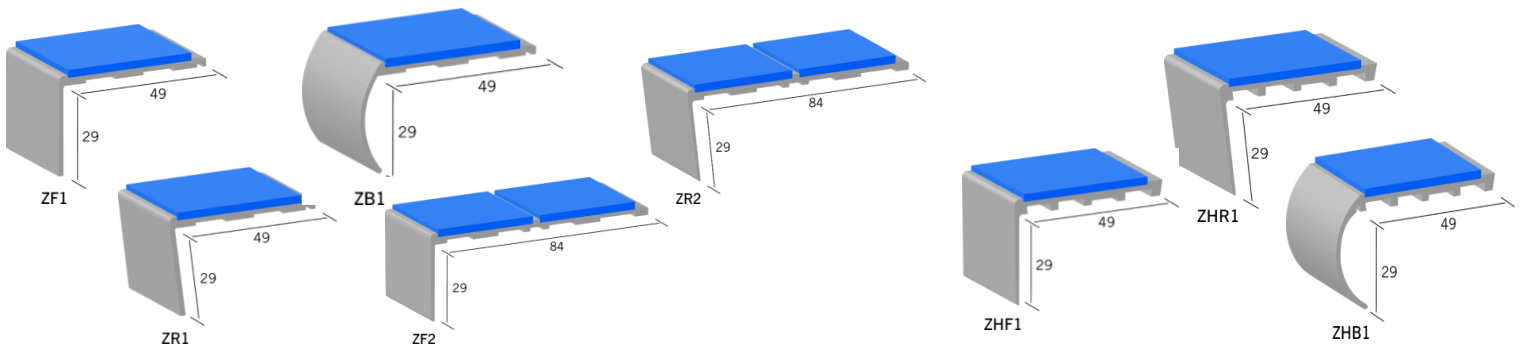

Z-RANGE

Stock lengths 1.22m of pre-drilled and adhesive taped channel with black infill for onsite trimming and application. Other colours and sizes can be ordered (5% charge on drilling) ask the sales office for details.