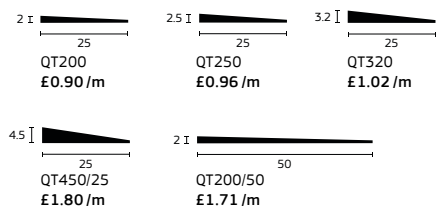

TRANSITIONS

FLEXIBLE PVC BEVEL STRIPS