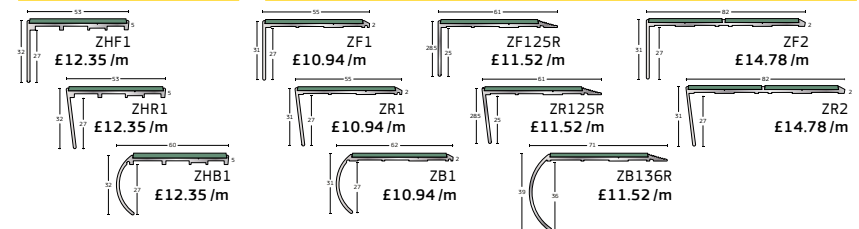

Z-RANGE / HEAVY DUTY

Z-RANGE / SLENDERLINE