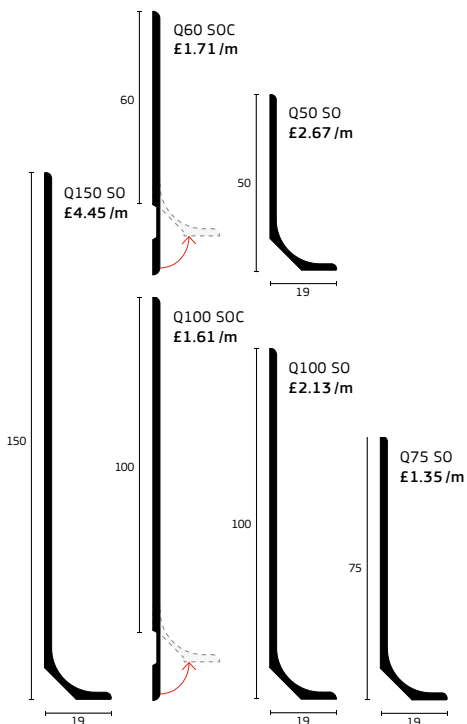

PVC ACCESSORIES & TRIMS

FLEXIBLE PVC SIT ON SKIRTINGS