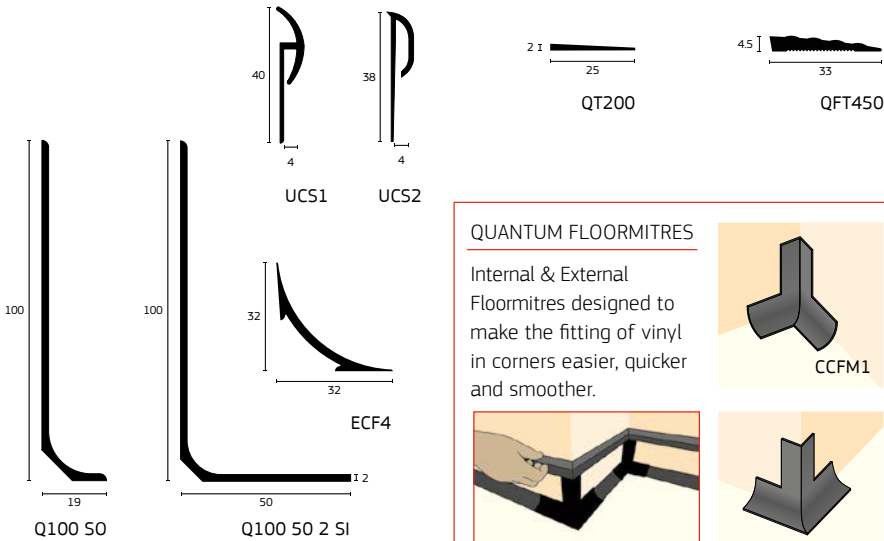

SELECTION OF POPULAR PVC ACCESSORIES & TRANSITION PROFILES

QUANTUM FLOORMITRES

Internal & External Floormitres designed to make the fitting of vinyl in corners easier, quicker and smoother.

CCFM1

CCFM2

A HELPING HAND FROM QUANTUM

- » Products details
- » Guides & info
- » Free sample request
- » Free measure request
- » Contact form
- » Locate your nearest Quantum Flooring stockist
- » Easy product selector

FREE app now available on:

iPhone & iPad

phone & tablet

See your Quantum Flooring representative for more information. Alternatively get in touch:

tel: 0161 627 4222

info@quantumflooring.co.uk

www.quantumflooring.co.uk