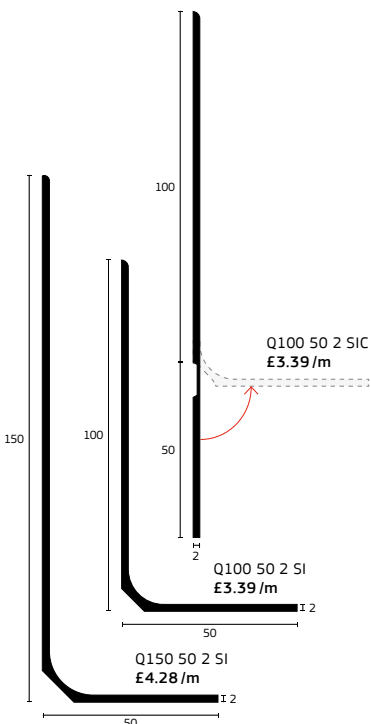

FLEXIBLE PVC SET IN SKIRTINGS