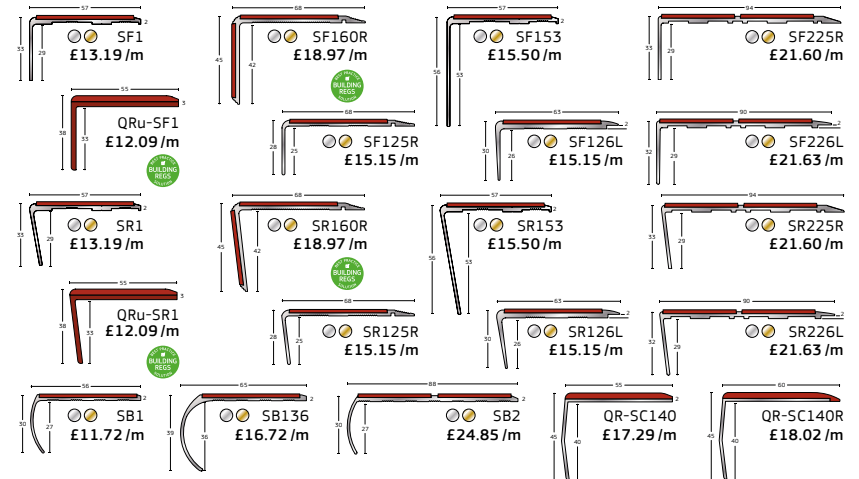

STAIR NOSINGS / SLENDERLINE for 0-3mm floorcoverings