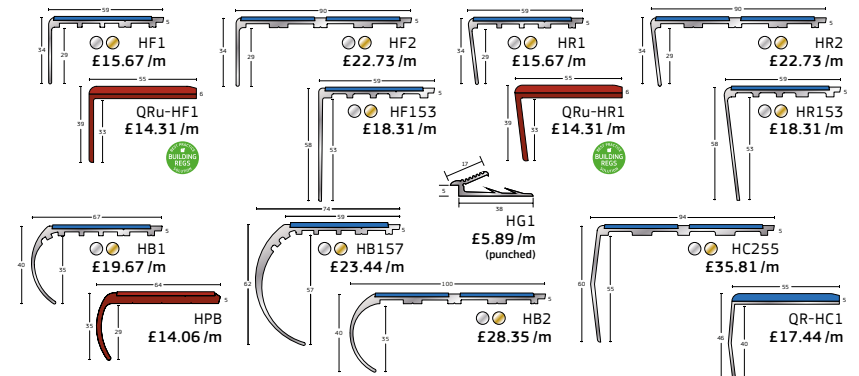

£15.25m²
150m²+

£16.25m²
100-149m²

£18.49m²
0-99m²

EXPONA DESIGN	DIMENSIONS (mm)			Box Qty	£ Per m²
	Gauge	Width	Length		
Plank	3	For sizes & qty's of Expona products, please contact Polyflor or see the Expona brochure.		-	£22.49
Tile	3			-	£22.49
Borders	3	Available to special order			
Corners	3	Available to special order			
Grouting Strip	3	5	914	50	£17.68 pack
Marquetry Strip	3	5	914	50	£17.68 pack
Feature Strip	3	5	1000	50	£17.68 pack

Promo Prices

£16.49m²
150m²+

£19.49m²
100-149m²

EXPONA CONTROL	DIMENSIONS (mm)			Box Qty	£ Per m²
	Gauge	Width	Length		
Plank	2.5	For sizes & qty's of Expona products, please contact Polyflor or see the Expona brochure.		-	£25.95
Tile	2.5			-	£25.95
Grouting Strip	2.5	5	914	50	£17.68 pack
Marquetry Strip	2.5	5	914	50	£17.68 pack
Feature Strip	2.5	5	1000	50	£17.68 pack

£21.19m²
400m²+

EXPONA SIMPLAY	DIMENSIONS (mm)			Box Qty	m² per box	£ Per m²
	Gauge	Width	Length			
Plank	5	178	1219	10	2.17	£29.79
Tile	5	185	1505	8	2.23	£29.79
	5	178	1219	10	2.17	£29.79
	5	306	610	10	1.86	£29.79
	5	600	600	6	2.16	£29.79
	5	914	914	4	3.34	£29.79
Double-Sided Tape	Contact Polyflor for further details					

£23.79m²
150m²+

£26.79m²
1-149m²

All trade and promotional prices run on full boxes until 31/01/2020. All prices are exclusive of V.A.T.

STAIR NOSINGS / HEAVY DUTY for 3.5-7mm floorcoverings (up to 9mm with HG1)