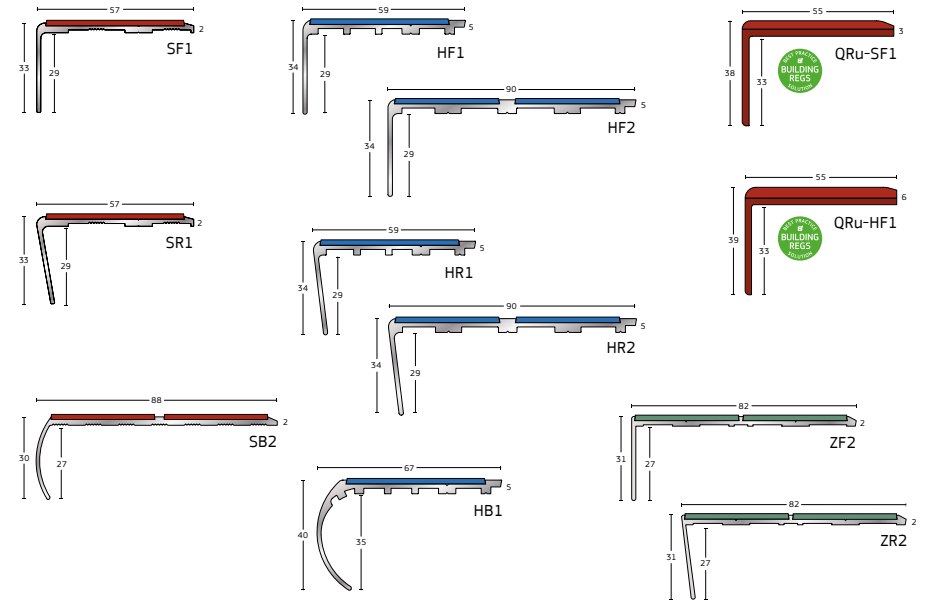

TRANSITIONS

Price per metre for full boxes. Split boxes add 25% (on first box only). Some colours subject to minimum order quantities.

BEVEL STRIPS & RAMP TRIMS			TOPCLIP TOPS IMPROVED DESIGN & NEW CODE			DEMENTIA FRIENDLY		
CODE	£/m	PACK SPEC	CODE	£/m	PACK SPEC	CODE	£/m	PACK SPEC
QT100	0.90	5 x 25m	QAB1	4.97	10 x 2.75m	QTP38R	5.24	10 x 3.2m
QT200	0.90	5 x 25m	QAB2 (Punched)	6.14	10 x 2.75m	QTP38T	5.24	10 x 3.2m
QT200/50	1.71	3 x 25m	QAB2 (Unpunched)	5.81	10 x 2.75m	LVT TRANSITIONS		
QT250	0.96	5 x 25m	QTC36T NEW	2.64	10 x 2.75m	QLVT30R	15.71	10 x 3m
QT320	1.02	5 x 25m	QTC42R NEW	4.40	10 x 2.75m	QLVT30T	15.71	10 x 3m
QT450	2.93	50 x 2m	QTC45R NEW	5.11	10 x 2.75m	DUAL EDGE TRIMS		
QT450/25	1.80	4 x 25m	QTC60R NEW	6.87	10 x 2.75m	QD35/5	5.19	25 x 2m
QT600	3.30	50 x 2m	QVB1	3.38	10 x 2.75m	QD35/7.5	6.67	25 x 2m
QFT450	2.93	50 x 2m	QVB2	3.77	10 x 2.75m	QR40/5	6.96	25 x 2m
QFT600	3.30	50 x 2m	QVB3	3.38	10 x 2.75m	QR46/7.5	8.99	20 x 2m
QMS1	3.45	20 x 2m	QVB4	3.38	10 x 2.75m	SHOWER THRESHOLD		
QMS2	5.04	10 x 2m	COVER JOINTS			QTR10	17.60	5 x 2m
QMS3	2.81	3 x 25m	CQJ50	6.01	3 x 15m	TACTILES		
			CQJ75	7.23	2 x 15m	TCT400	25.73/tile	Boxes of 4

Some profile/colour combinations are subject to minimum order quantity. Please check prior to order.

SELECTION OF POPULAR STAIR NOSINGS

QUANTUM SPECIALIST MEASURING SERVICE

FREE STAIR NOSING & ENTRANCE MATTING MEASURES

- » 24-48 hour response for measures.
- » Entrance Matting and Stair Nosings ready to fit.
- » Call today on 0161 627 4222 to book an appointment.

SAVES TIME

REDUCES WASTE

SAVES MONEY