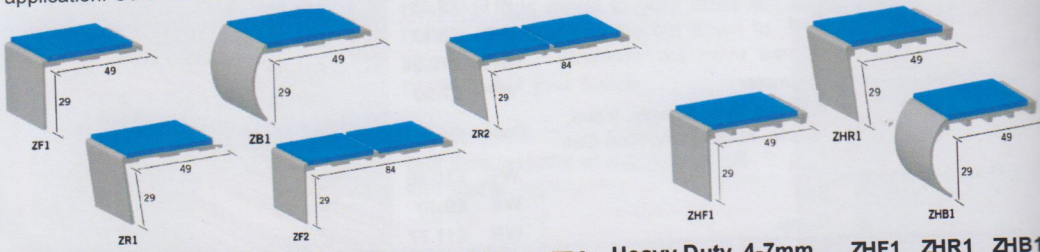

Z-RANGE

Stock lengths 1.22m of pre-drilled and adhesive taped channel with black infill for onsite trimming and application. Other colours and sizes can be ordered (5% charge on drilling) ask the sales office for details.

Slenderline 2 - 3.5mm	ZF1	ZR1	ZB1	ZF2	ZR2	Heavy Duty 4-7mm	ZHF1	ZHR1	ZHB1
Stock length (1.22m)	£9.75	£9.75	£9.75	£14.00	£14.00	Stock length (1.22m)	£11.52	£11.52	£11.52
stock length £ per m	£7.99	£7.99	£7.99	£11.48	£11.48	stock length £ per m	£9.44	£9.44	£9.44
special order £ per m	£9.45	£9.45	£9.45	£12.77	£12.77	special order £ per m	£10.67	£10.67	£10.67