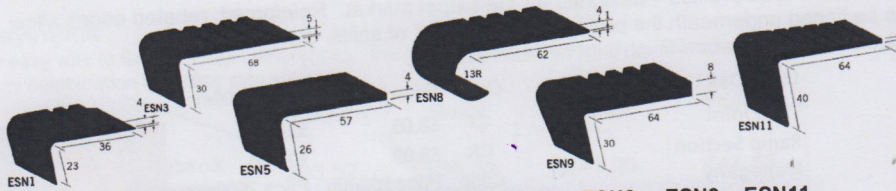

Flexible PVC	ESN1	ESN3	ESN5	ESN8	ESN9	ESN11
£ per 2m length	£7.44	£12.58	£12.58	£12.58	£19.00	£12.58