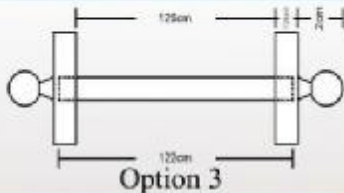

Stair rods

6

Jubilee Stair Rods

Available in Brass, Antique Brass, Chrome, Satin Nickel, Pewter and Black finishes.

Option 1 For runners 27.5"/70cm width (stock size)	£4.67
Option 2 For runners 35"/89cm width (stock size)	£5.67
Option 3 For runners 47.25"/120cm width (stock size)	£6.67

Homepride

Available in Brass, Bronze, Chrome, Black, Satin Nickel and Pewter.	Runner Stock Length 36" (91.5cm)	Fully Fitted Stock Length 30" (76.2cm)	Fully Fitted SF Stock Length 36" (91.5cm)
Standard price thereafter 8p/inch (2.5cm)	£8.35	£7.20	£7.20
25 rods and over	£6.26	£5.20	n/a

Easyrods

Available in Brass, Bronze, Chrome and Black.

Stock size 30" (76cm) thereafter 8p/inch (2.5cm)	£3.67
25 rods and over	£3.20