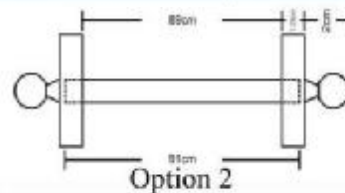

Stair rods

6

Jubilee Stair Rods

Available in Brass, Antique Brass, Chrome, Satin Nickel, Pewter and Black finishes.

Option 1 For runners 27.5"/70cm width (stock size)	£4.67
Option 2 For runners 35"/89cm width (stock size)	£5.67
Option 3 For runners 47.25"/120cm width (stock size)	£6.67

Homepride

Available in Brass, Bronze, Chrome, Black, Satin Nickel and Pewter.	Runner Stock Length 36" (91.5cm)	Fully Fitted Stock Length 30" (76.2cm)	Fully Fitted SF Stock Length 36" (91.5cm)
Standard price thereafter 8p/inch (2.5cm)	£8.35	£7.20	£7.20
25 rods and over	£6.26	£5.20	n/a

Easyrods

Available in Brass, Bronze, Chrome and Black.

Stock size 30" (76cm) thereafter 8p/inch (2.5cm)	£3.67
25 rods and over	£3.20