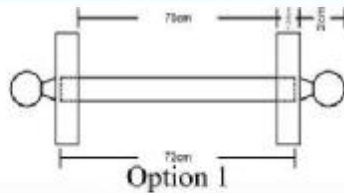

Stair rods

6

Jubilee Stair Rods

Available in Brass, Antique Brass, Chrome, Satin Nickel, Pewter and Black finishes.

Option 1 For runners 27.5"/70cm width (stock size)	£4.67
Option 2 For runners 35"/89cm width (stock size)	£5.67
Option 3 For runners 47.25"/120cm width (stock size)	£6.67

Homepride

Available in Brass, Bronze, Chrome, Black, Satin Nickel and Pewter.	Runner Stock Length 36" (91.5cm)	Fully Fitted Stock Length 30" (76.2cm)	Fully Fitted SF Stock Length 36" (91.5cm)
Standard price thereafter 8p/inch (2.5cm)	£8.35	£7.20	£7.20
25 rods and over	£6.26	£5.20	n/a

Easyrods

Available in Brass, Bronze, Chrome and Black.

Stock size 30" (76cm) thereafter 8p/inch (2.5cm)	£3.67
25 rods and over	£3.20