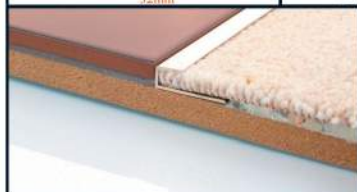

Standard = Polished Brass, Antique Brass, Antique Bronze and Satin Brass.

Specialised = Satin Nickel, Pewter, Chrome, Brushed Chrome and Polished Nickel.

**Free Easychocks
with every order**

Premier Trim Square

The Square is a versatile edging profile which can be used for numerous installations including butting up to tiles, door surrounds and mat wells.

		Single Price		50 Price	
Profile Type	Size	Standard	Specialised	Standard	Specialised
	90cm	£14.25	£21.61	£12.83	£18.91
	180cm	£28.50	£43.22	£25.66	£37.82
	270cm	£42.75	£64.83	£38.49	£56.73