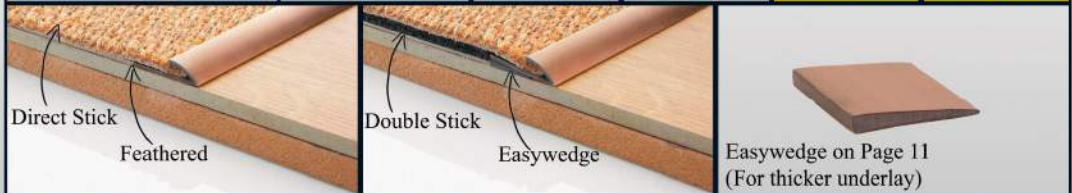

Premier Trim Single⁹

**Free Easywedges
with every order**

The Single is a carpet edging profile with the option of the Easywedge raised base.

		Single Price		50 Price	
Profile Type	Size	Standard	Specialised	Standard	Specialised
	90cm	£12.75	£20.11	£11.48	£17.60
	180cm	£25.50	£40.22	£22.96	£35.20
	270cm	£38.25	£60.33	£34.44	£52.80

Premier Trim Single⁴

**Free Easywedges
with every order**

New Single⁴ for direct stick and double sticking thin carpet.

		Single Price		50 Price	
Profile Type	Size	Standard	Specialised	Standard	Specialised
	90cm	£12.24	£19.60	£11.02	£17.15
	180cm	£24.48	£39.20	£22.04	£34.30
	270cm	£36.72	£58.80	£33.06	£51.45