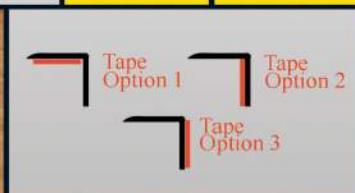

Available Finishes for all Premier Trims

Standard = Polished Brass, Antique Brass, Antique Bronze and Satin Brass.

Specialised = Satin Nickel, Pewter, Chrome, Brushed Chrome and Polished Nickel.

Minimum Order on Premier Lips

Available in smaller quantities with a £7.50 carriage charge.

Premier Lips - 5 in any combination