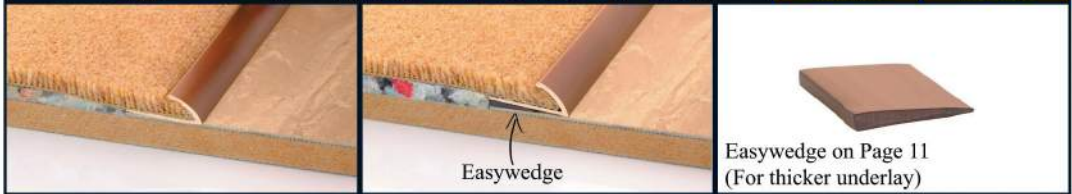

Available Finishes for all Premier Trims

Standard = Polished Brass, Antique Brass, Antique Bronze and Satin Brass.

Specialised = Satin Nickel, Pewter, Chrome, Brushed Chrome and Polished Nickel.

Easychocks & Easywedges

The convenient raised base for our DoubleZ™, Z Trim, Square and Single.

	1 Bucket	10+ Bucket
Easychock Bucket (approx 250)	£8.00	£7.11 each
Easywedges Bucket (approx 250)	£6.00	£5.33 each
Easychock Bucket (approx 1000)	£30.00	£28.00 each
Easywedges Bucket (approx 1000)	£22.00	£20.00 each

Premier Trim Single⁹

**Free Easywedges
with every order**

The Single is a carpet edging profile with the option of the Easywedge raised base.

		Single Price		50 Price	
Profile Type	Size	Standard	Specialised	Standard	Specialised
	90cm	£12.75	£20.11	£11.48	£17.60
	180cm	£25.50	£40.22	£22.96	£35.20
	270cm	£38.25	£60.33	£34.44	£52.80