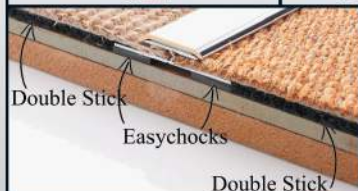

15mm 9mm + 3mm + 1mm + 4mm - 2mm = 15mm

18mm 12mm + 3mm + 1mm + 4mm - 2mm = 18mm

21mm 15mm + 3mm + 1mm + 4mm - 2mm = 21mm

Premier Trim DoubleZ™9

Free Easychocks with every order

The DoubleZ™ is a Double Naplock and Z Trim. Use Easychocks to raise the base if required.

		Single Price		50 Price	
Profile Type	Size	Standard	Specialised	Standard	Specialised
	90cm	£16.50	£23.83	£14.85	£20.85
	180cm	£33.00	£47.66	£29.70	£41.70
	270cm	£49.40	£71.49	£44.55	£62.55

Premier Trim DoubleZ™4

Free Easychocks with every order

New DoubleZ4 for direct stick and double sticking thin carpet.

		Single Price		50 Price	
Profile Type	Size	Standard	Specialised	Standard	Specialised
	90cm	£15.99	£23.32	£14.39	£20.41
	180cm	£31.98	£46.44	£28.78	£40.82
	270cm	£47.97	£69.66	£43.17	£61.23