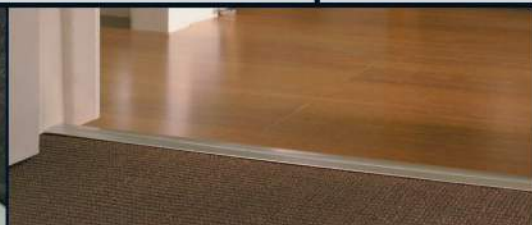

Joints

Available in Chrome, Brass, Satin Brass, Bronze, Pewter and Satin Nickel.

32" length (81.3cm)	£13.26
36" length (91.5cm)	£14.38
96" length (243.8cm)	£39.77
Note: Chrome only available up to 72" length (182.9cm)	£30.11