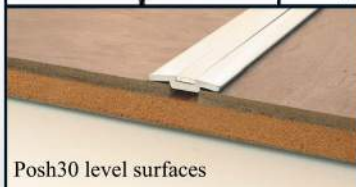

Premier Trim Posh (Now in all 9 finishes)

Posh now available in specialised finishes (plain inlay only)
New Posh 30 for LVT for use as a cover and a vinyl edge up to 6mm.
Beware of underfloor heating.

Profile Type	Size	Single Price		50 Price	
		Standard	Specialised	Standard	Specialised
Posh 30 	90cm	£14.95	£22.31	£13.46	£20.08
	180cm	£29.90	£44.62	£26.92	£40.16
	270cm	£44.85	£66.93	£40.38	£60.24
Posh 38 	90cm	£16.48	£23.84	£14.83	£21.46
	180cm	£32.96	£47.68	£29.66	£42.91
	270cm	£49.44	£71.52	£44.50	£64.37
Posh 55 	90cm	£21.47	£28.83	£19.32	£25.95
	180cm	£42.94	£57.66	£38.65	£51.89
	270cm	£64.41	£86.49	£57.97	£77.84

Premier Trim Cover

Cover is Universal.
Beware of any underfloor heating.

Profile Type	Size	Single Price		50 Price	
		Standard	Specialised	Standard	Specialised
	90cm	£14.50	£21.86	£13.05	£19.13
	180cm	£29.00	£43.72	£26.10	£38.26
	270cm	£43.50	£65.58	£39.15	£57.39