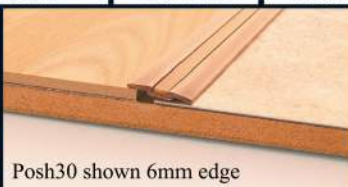

Premier Trim Posh (Now in all 9 finishes)

Posh now available in specialised finishes (plain inlay only)
New Posh 30 for LVT for use as a cover and a vinyl edge up to 6mm.
Beware of underfloor heating.

Profile Type	Size	Single Price		50 Price	
		Standard	Specialised	Standard	Specialised
Posh 30 	90cm	£14.95	£22.31	£13.46	£20.08
	180cm	£29.90	£44.62	£26.92	£40.16
	270cm	£44.85	£66.93	£40.38	£60.24
Posh 38 	90cm	£16.48	£23.84	£14.83	£21.46
	180cm	£32.96	£47.68	£29.66	£42.91
	270cm	£49.44	£71.52	£44.50	£64.37
Posh 55 	90cm	£21.47	£28.83	£19.32	£25.95
	180cm	£42.94	£57.66	£38.65	£51.89
	270cm	£64.41	£86.49	£57.97	£77.84

Premier Trim Cover

Cover is Universal.
Beware of any underfloor heating.

Profile Type	Size	Single Price		50 Price	
		Standard	Specialised	Standard	Specialised
	90cm	£14.50	£21.86	£13.05	£19.13
	180cm	£29.00	£43.72	£26.10	£38.26
	270cm	£43.50	£65.58	£39.15	£57.39