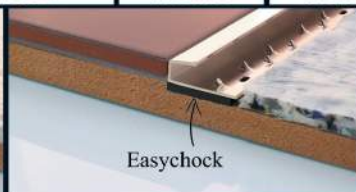

Standard = Polished Brass, Antique Brass, Antique Bronze and Satin Brass.

Specialised = Satin Nickel, Pewter, Chrome, Brushed Chrome and Polished Nickel.

**Free Easychocks
with every order**

Premier Trim Square

The Square is a versatile edging profile which can be used for numerous installations including butting up to tiles, door surrounds and mat wells.

		Single Price		50 Price	
Profile Type	Size	Standard	Specialised	Standard	Specialised
	90cm	£14.25	£21.61	£12.83	£18.91
	180cm	£28.50	£43.22	£25.66	£37.82
	270cm	£42.75	£64.83	£38.49	£56.73