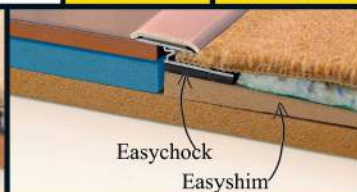

15mm 9mm + 3mm + 1mm + 4mm - 2mm = 15mm

18mm 12mm + 3mm + 1mm + 4mm - 2mm = 18mm

21mm 15mm + 3mm + 1mm + 4mm - 2mm = 21mm

Premier Trim DoubleZ™9

Free Easychocks with every order

The DoubleZ™ is a Double Naplock and Z Trim. Use Easychocks to raise the base if required.

		Single Price		50 Price	
Profile Type	Size	Standard	Specialised	Standard	Specialised
	90cm	£16.50	£23.83	£14.85	£20.85
	180cm	£33.00	£47.66	£29.70	£41.70
	270cm	£49.40	£71.49	£44.55	£62.55

Premier Trim DoubleZ™4