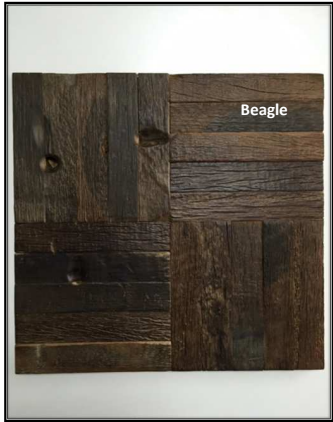

Wall Panelling