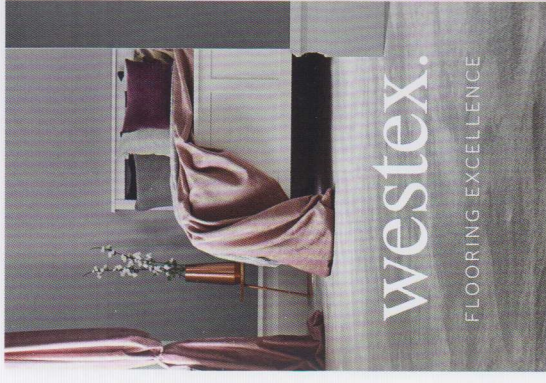

westex.
FLOORING EXCELLENCE

SILKEN VELVET COLLECTION

Quality	Price/m²		
	Rolls (80m²⁺)	Cuts	Special Dye[†] These are nett invoice prices No discounts apply
Debonair	£63.32	£70.35	POA
Chic	£52.48	£58.30	
Vogue	£37.35	£41.50	

Available in 5 colour matched widths: 1m, 3.66m (12ft), 4m, 4.57m (15ft) & 5m

Standard Colours
24 to choose from

2 Fold Turfited Yarn
helps prevent crushing & pile reversal

PA 6.6 Nylon Fibre
for greater resilience and a super soft finish

Exceptional softness and lustre