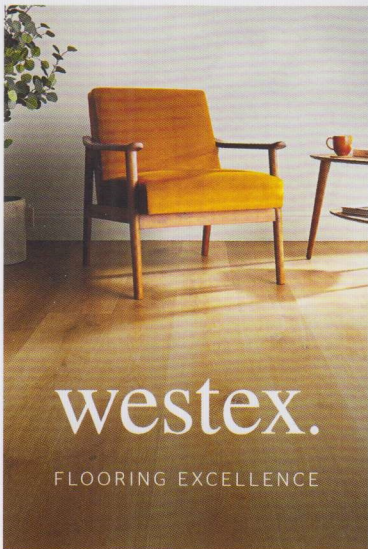

ORIGINS WOOD COLLECTION

Design	Dimensions W x H x D mm	m² per pack	Price	
			per m²	per Pack
Origins Plank*	190x400-1900x14	2.17	£39.95	£86.69
Origins Herringbone	90x600x14	0.86	£39.95	£34.36
Origins Fishtail	90x510x14	0.73	£45.95	£33.54

3-Layer Structure • Matt Lacquer Finish • Slightly Brushed Texture
Tongue and Groove Installation • 4-Sided Bevel • 3mm Top Layer

*Plank option is 5 full length planks and one split plank per pack.

NEW
RANGE

Standard Colours
5 natural wood colours to choose from

Plank

Herringbone

Fishtail