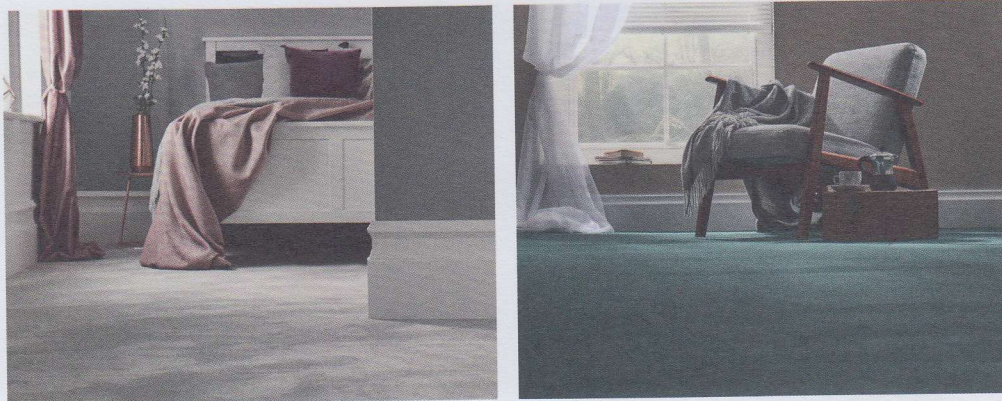

Quality	Pile Composition	Luxury Rating*	Use Classification**	Reaction to Fire***	Price £/m²			
					Rolls (80m²+)	Cuts	Special Dye[†] (80m²+)	Special Dye[†] (40-80m²)
							These are nett invoice prices No discounts apply	

ULTIMA TWIST COLLECTION								
Pinnacle	80% Wool 20% Nylon	LC5	Class 23 / 33	Cfl-s1	£42.53	£47.25	£42.53	£55.29
Crest	80% Wool 20% Nylon	LC5	Class 23 / 33	Cfl-s1	£35.77	£39.74	£35.77	£46.50
Major	80% Wool 20% Nylon	LC4	Class 23 / 33	Cfl-s1	£29.01	£32.23	£29.01	£37.71
Ultima	80% Wool 20% Nylon	LC4	Class 23 / 33	Cfl-s1	£26.64	£29.60	£26.64	£34.63
Penultima	80% Wool 20% Nylon	LC3	Class 23 / 32	Cfl-s1	£21.64	£24.05	£21.64	£28.13

Available in 5 colour matched widths: **1m, 3.66m** (12ft), **4m, 4.57m** (15ft) & **5m**

WESTEND VELVET COLLECTION								
Supreme	80% Wool 20% Nylon	LC5	Class 23 / 33	Cfl-s1	£49.60	£55.11	£49.60	£64.48
Prestige	80% Wool 20% Nylon	LC5	Class 23 / 33	Cfl-s1	£38.83	£43.14	£38.83	£50.48
Westend	80% Wool 20% Nylon	LC4	Class 23 / 32	Cfl-s1	£29.01	£32.23	£29.01	£37.71

Available in 5 colour matched widths: **1m, 3.66m** (12ft), **4m, 4.57m** (15ft) & **5m**

*Luxury Ratings range between LC1-LC5 - 1 being the lowest and 5 being the highest. **Use Classifications are as follows: Class 22 General Domestic Use, Class 23 Heavy Domestic Use, Class 32 General Commercial Use and Class 33 Heavy Commercial Use. *** Floor coverings are deemed to be fire-retardant if they satisfy the requirements of the radiant-panel test for fire classes Bfl and Cf1.