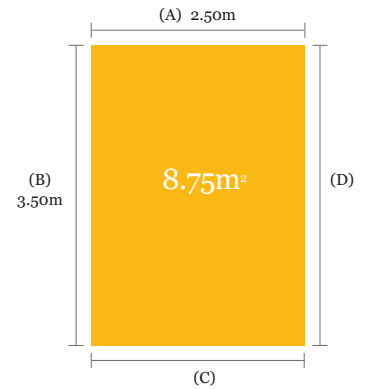

Calculating the cost of a custom made rug or runner

1. Calculate the total area in square metres (M2) - multiply (A) by (B):
  eg. 2.50 x 3.50 = 8.75 (M2)
2. Multiply the (M2) by the (M2) price for the chosen flooring:
  eg. 8.75 M2 x £12.08 (AFC2101 Seagrass Natural) = £105.70
3. Calculate total perimeter of the rug in linear metres (LM) - (A) + (B) + (C) + (D):
  eg. 2.50 + 3.50 + 2.50 + 3.50 = 12.00 (LM)
4. Multiply the total perimeter by the binding price:
  eg. 12.00 LM x £9.25 for cotton binding = £111.00
5. Add the square metre cost to the binding cost:
  eg. £105.70 + £111.00 = £216.70

As a rule we always take the longest measurement to be the length unless otherwise advised. All leather borders are cut from the hide. Joins in the borders are to be expected.

Additional charges for custom made rugs: Rugs and runners less than 2 metres in width are subject to a surcharge of 25%. For enquiries on rugs and runners over 7 metres in length, over 25 square metres or unusual shapes, eg. 'L' shapes please contact Alternative HQ.