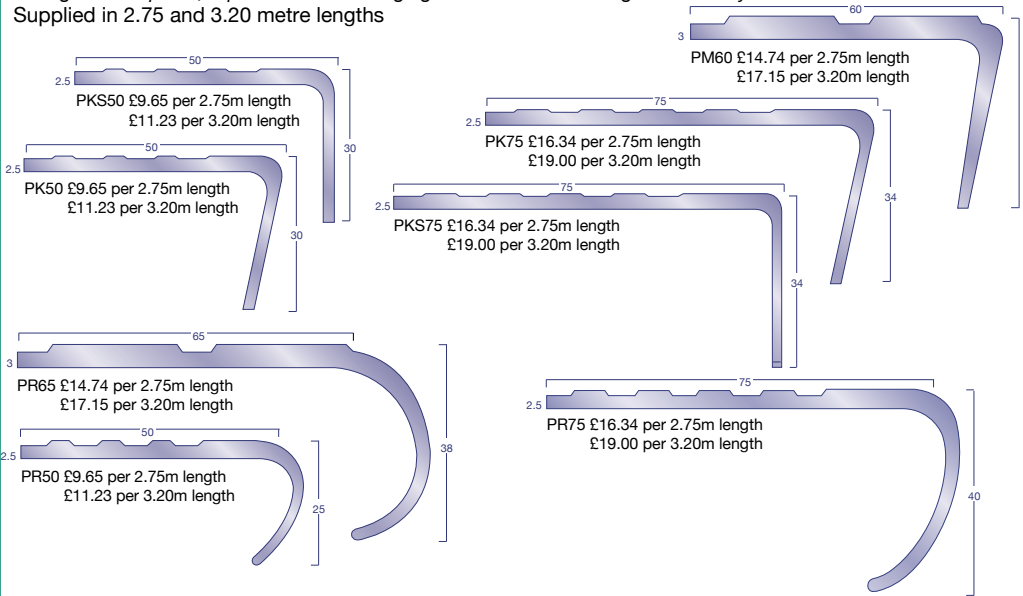

GRADUS

contract interior solutions

Flexible pvc All stock items in Black. Colours 48 hour Service (add 25% for split boxes).
A range of one piece, slip-resistant stair edgings recommended for light traffic only.
Supplied in 2.75 and 3.20 metre lengths