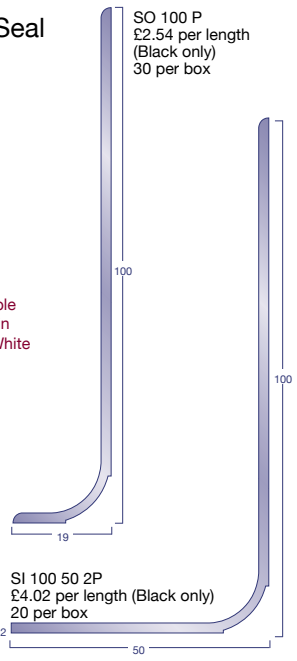

Feather Edge

15m coils