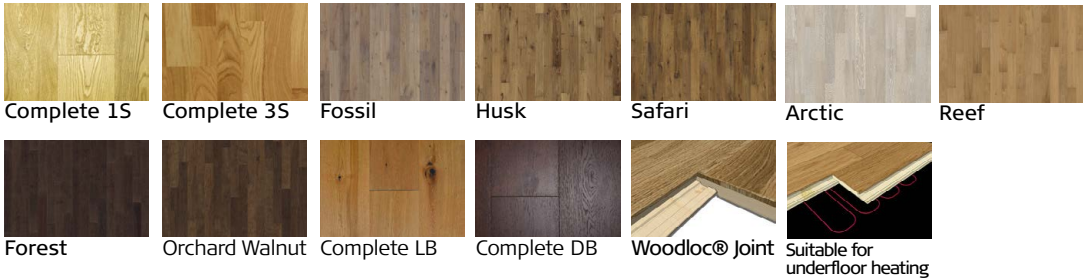

Arctic

OAK ENGINEERED WOOD FLOORING - WOODLOC®

Name	Design	Grade	Finish	Board size	Pack Size	Swatch Price	Stand Price	Pallet Price
Entry Display								
Complete 1S	1-strip	Lively	Matt Lacquer, MB	1860x189x14	2.81	£37.33	£34.83	£32.35
Complete 1S	1-strip	Lively	Satin Lacquer, MB	1860x189x14	2.81	£37.33	£34.83	£32.35
Complete 1S	1-strip	Lively	Oil, Brushed MB	1860x189x14	2.81	£38.76	£36.17	£33.59
Complete 3S	3-strip	Lively	Satin Lacquer	2266x188x14	3.41	£23.68	£22.10	£20.53
Fossil	1-strip	Dynamic	Oil, Brushed, Handscraped, MB	1830x125x10	1.83	£43.06	£40.19	£37.33
Husk	1-strip	Dynamic	Oil, Brushed, Handscraped, MB	1830x125x10	1.83	£43.06	£40.19	£37.33
Safari	1-strip	Dynamic	Oil, Saw Marks, MB	1830x125x10	1.83	£43.06	£40.19	£37.33
Arctic	1-strip	Variation	Matt Lacquer, Brushed, B	1830x125x10	1.83	£32.30	£30.14	£27.99
Reef	1-strip	Variation	Matt Lacquer, Brushed, B	1830x125x10	1.83	£32.30	£30.14	£27.99
Forest	1-strip	Lively	Matt Lacquer, Brushed, B	1200x125x10	1.5	£32.30	£30.14	£27.99
Orchard Walnut	1-strip	Lively	Matt Lacquer, MB	1200x125x10	1.5	£40.92	£38.18	£35.46
Complete LB	1-strip	Lively	Matt Lacquer, B	1860x189x14	2.81	£38.76	£36.17	£33.59
Complete DB	1-strip	Lively	Matt Lacquer, B	1860x189x14	2.81	£38.76	£36.17	£33.59

B - Bevelled Edges

MB - Micro Bevelled Edges

Pack Size - M²

Price - £ per M² excluding VAT