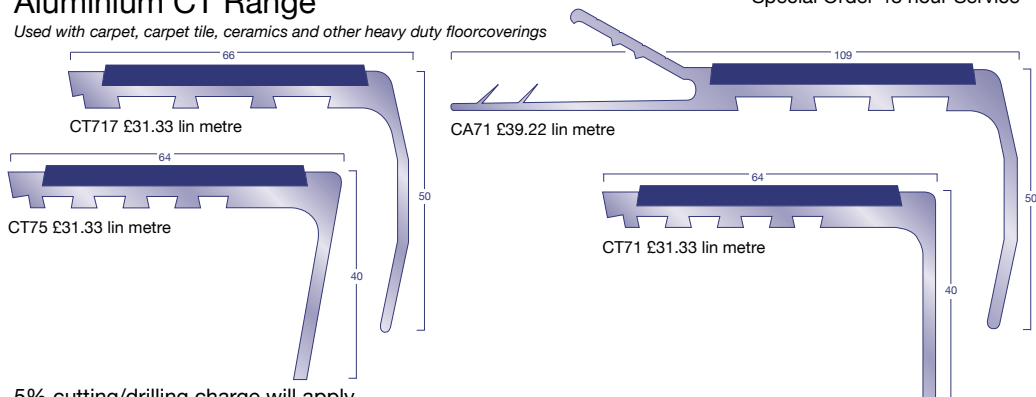

Aluminium CT Range

Used with carpet, carpet tile, ceramics and other heavy duty floorcoverings

Special Order 48 hour Service