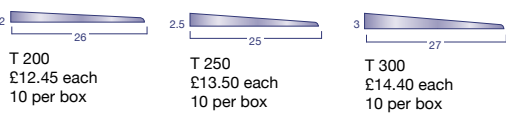

Feather Edge

15m coils