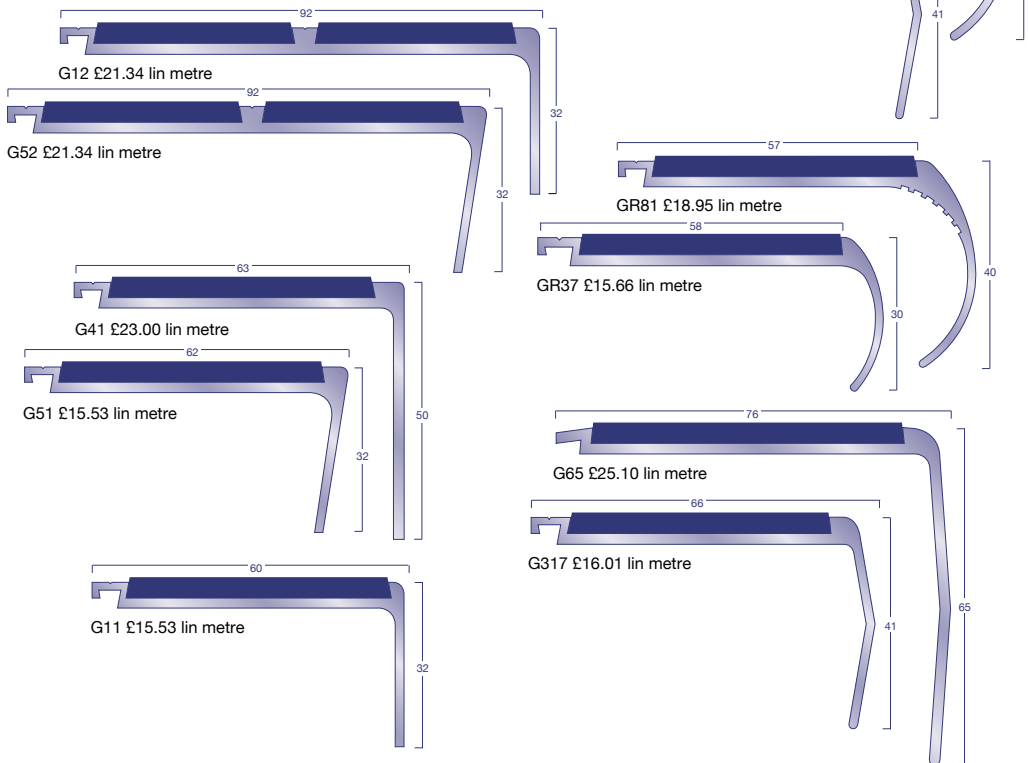

Stair Edgings Aluminium G Range

For use with heavy, smooth flooring and carpets