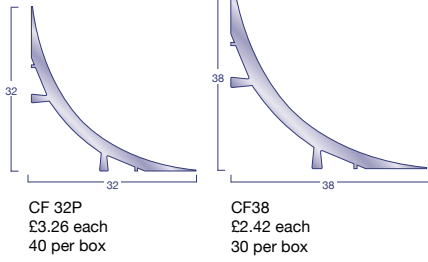

Skirtings & complementary accessories

Cove Former

2m lengths