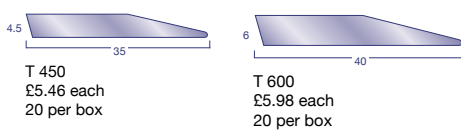

Ramp Edge

2m lengths