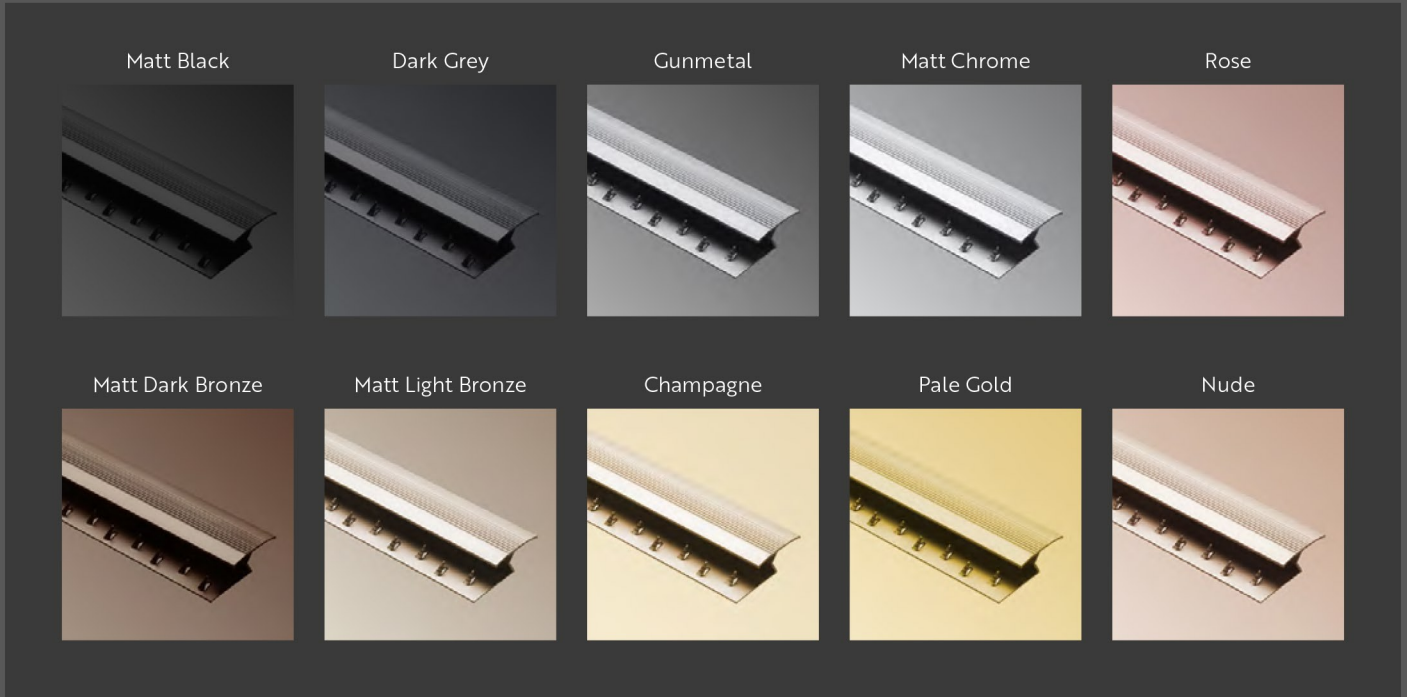

Palette

floor bars

Free sample service available at lifestyle-floors.co.uk

The Palette floor bar collection has been simplified.

Palette is now stocked for next-day delivery in 2.7/9 ft. lengths. You can order in multiples of 1 bar and each will be individually boxed for transport. The collection has also been streamlined to include the ten best-selling colours.

Product	Description	Colours	1 pack	1-14 bars	15+ bars
0.9m/3 ft. floor bars					
Mixed display pack	10 each of singles, doubles, z-sections, ramps and covers. 50 bars total. With free display (please advise if a display is not required when ordering a mixed display pack)	10	169.99		
2.7m/9 ft. floor bars					
Singles	2.7m/9ft single floor bar, boxed individually	10		9.99	9.29
Doubles	2.7m/9ft double floor bar, boxed individually	10		10.99	10.29
Z-sections	2.7m/9ft z-section floor bar, boxed individually	10		10.99	10.29
Ramp	2.7m/9ft ramp floor bar, boxed individually	10		9.99	9.29
Cover (stick-down)	2.7m/9ft cover (stick down) floor bar, boxed individually	10		9.99	9.29