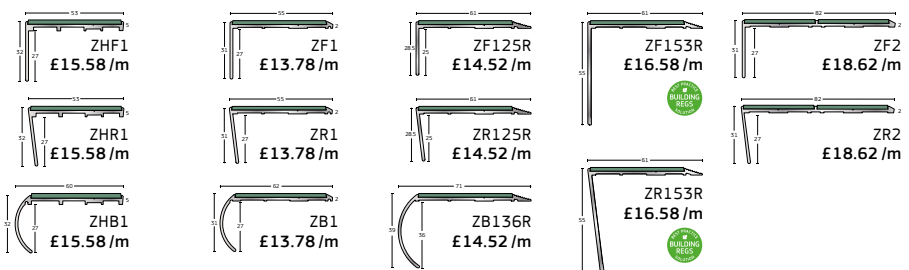

Z-RANGE / HEAVY DUTY Z-RANGE / SLENDERLINE

ACCESSORIES

Price per metre for full boxes. Split boxes add 25% (on first box only). Some colours subject to minimum order quantities.

CODE	£/m	PACK SPEC	CODE	£/m	PACK SPEC	CODE	£/m	PACK SPEC
CAPPING STRIPS & COVE FORMERS			FLOORMITRES			SET IN SKIRTING		
CCF1	4.22	20 x 2m	CCFM1	2.73/ea	50	Q100 50 2 SI	4.44	14 x 2m
CCF2	4.22	20 x 2m	CCFM2	2.73/ea	50	Q100 50 2 SIC (coiled)	4.44	16m
ECCS	7.73	20 x 2m	FLAT SKIRTING			Q100 50 2.5 SI	4.60	14 x 2m
ECF2	2.12	50 x 2m	EB1 (coiled)	3.70	2 x 32m	Q100 50 2.5 SIC (coiled)	4.60	16m
ECS4 (coiled)	2.35	4 x 25m	EB3 (coiled)	2.92	32m	Q100 50 3.2 SI	4.83	14 x 2m
QC7A (alu)	13.74	20 x 2m	EB4 (coiled)	4.59	32m	Q150 50 2 SI	5.60	14 x 2m
QCC1	3.09	40 x 2m	EB12 (coiled)	9.52	16m	Q150 50 2 SIC (coiled)	5.60	16m
QCC2	5.76	30 x 2m	CORNER PROFILES			Q150 50 2.5 SI	7.21	14 x 2m
QCC3	5.65	50 x 2m	EFA75	12.98	10 x 2m	QZ100 50 2 SI	2.96	14 x 2m
QCF35	1.76	40 x 2m	SIT ON SKIRTING			QZ100 50 2 SIC (coiled)	2.96	16m
QCF38A	35.60	20 x 2m	EC15	2.65	40 x 2m	QZ100 50 2.5 SI	3.50	14 x 2m
QCF45	2.31	20 x 2m	Q50 50	3.49	40 x 2m	QZ100 50 2.5 SIC (coiled)	3.50	16m
QCT1 (Rigid/ Flexible)	5.78	50 x 2m	Q60 50C (coiled)	2.24	2 x 32m	QZ100 50 3.2 SI	3.62	14 x 2m
QCT48	6.85	25 x 2m	Q75 50	1.77	40 x 2m	QZ100 50 3.2 SI (coiled)	3.62	16m
UCS1	2.75	40 x 2m	Q100 50	2.78	30 x 2m	TAPE (SN = Stair Nosing)		
UCS2	2.22	40 x 2m	Q100 50C (coiled)	2.11	32m	QET50/35 (Ext. SN Tape)	68.67/roll	4 x 50m
UCS2 (coiled)	2.22	4 x 25m	Q150 50	5.82	20 x 2m	QET50/48 (Ext. SN Tape)	82.89/roll	3 x 50m
UCS3	2.22	40 x 2m	Q150 50C (coiled)	5.82	20 x 2m	QT50/15 (Contact Tape)	13.70/roll	16 x 50m
UCS3 (coiled)	2.22	3 x 25m	QZ100 50	1.86	30 x 2m	QT50/25 (Contact Tape)	23.16/roll	10 x 50m
ZECF4	2.29	40 x 2m	QZ100 50C (coiled)	1.86	32m	QT50/55 (Contact Tape)	40.25/roll	4 x 50m
ZQCC1	2.53	40 x 2m	WELDROD			QT50/85 (Contact Tape)	62.54/roll	3 x 50m
ZUCS1	2.34	40 x 2m	Weldrod (coiled)	34.21/coil	6 x 80m	QT100/35 (Int. SN Tape)	50.52/roll	4 x 100m
ZUCS2	2.22	40 x 2m				QT100/48 (Int. SN Tape)	64.72/roll	3 x 100m
ZUCS2 (coiled)	2.22	4 x 25m						