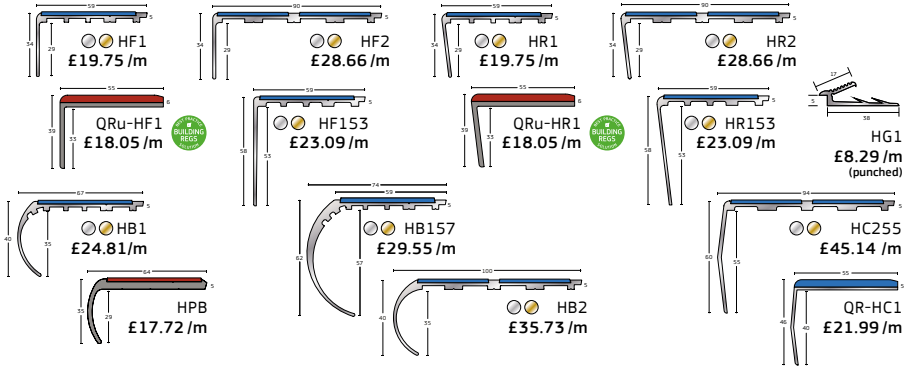

STAIR NOSINGS / HEAVY DUTY for 3.5–7mm floorcoverings (up to 9mm with HG1)