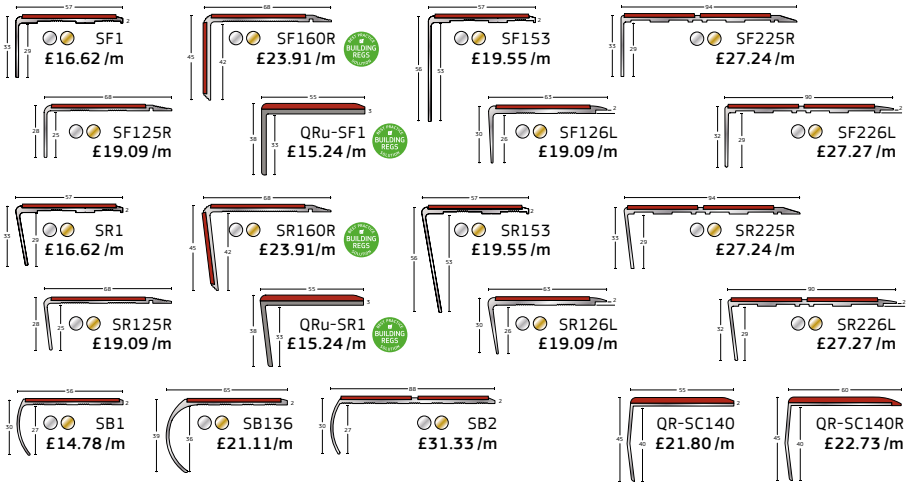

STAIR NOSINGS / SLENDERLINE for 0–3mm floorcoverings