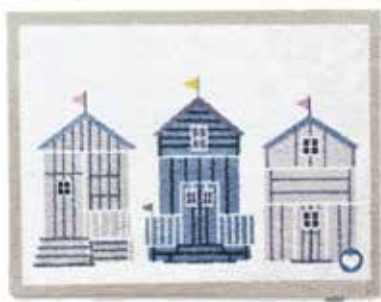

BATHROOM

BATHROOM 13

Bathroom mats have white rubber backing with recycled content

SIZES AVAILABLE:	TRADE	RRP
50cm x 75cm	£15.33	£36.99
65cm x 85cm	£20.11	£48.99