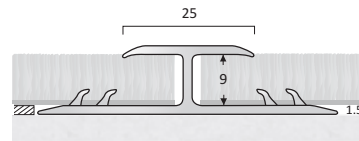

Feline™ Design® 1993

Feline™ Twin Top - Twin Leg Flooring Profiles

Joining profiles for carpet to carpet installations. Feline trims are designed with a smooth, attractive, high quality surface finish.

Feline 2
Brass

Feline 4
Brass

Feline A/9/2
Aluminium

Feline 2	Stock Lengths	Lengths Per Tube
Polished Brass	0.900m	6
	TSO 1.000m	6
	2.715m	6
Satin Brass	0.900m	6
	TSO 1.000m	6
	2.715m	6
Antique Brass/Antique Bronze	0.900m	6
	TSO 1.000m	6
	2.715m	6
Chrome	0.900m	6
Satin Chrome	2.715m	6
	0.900m	6
Nisheen	2.715m	6
	0.900m	6

Feline 4	Stock Lengths	Lengths Per Tube
Polished Brass	2.715m	6
Satin Brass	2.715m	6
Antique Brass/Antique Bronze	2.715m	6

Feline A/9/2	Stock Lengths	Lengths Per Tube
Polished Aluminium	0.900m	6
	TSO 1.000m	6
	2.715m	6
Satin Aluminium	0.900m	6
	TSO 1.000m	6
	2.715m	6