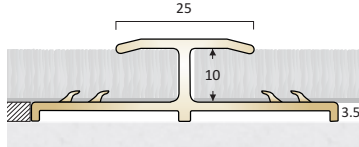

Feline™ Design® 1993

Feline™ Twin Top - Twin Leg Flooring Profiles

Joining profiles for carpet to carpet installations. Feline trims are designed with a smooth, attractive, high quality surface finish.

Feline 2
Brass

Feline 4
Brass

Feline A/9/2
Aluminium

Feline 2	Stock Lengths	Lengths Per Tube
Polished Brass	0.900m	6
	TSO 1.000m	6
	2.715m	6
Satin Brass	0.900m	6
	TSO 1.000m	6
	2.715m	6
Antique Brass/Antique Bronze	0.900m	6
	TSO 1.000m	6
	2.715m	6
Chrome	0.900m	6
Satin Chrome	2.715m	6
	0.900m	6
Nisheen	2.715m	6
	0.900m	6

Feline 4	Stock Lengths	Lengths Per Tube
Polished Brass	2.715m	6
Satin Brass	2.715m	6
Antique Brass/Antique Bronze	2.715m	6

Feline A/9/2	Stock Lengths	Lengths Per Tube
Polished Aluminium	0.900m	6
	TSO 1.000m	6
	2.715m	6
Satin Aluminium	0.900m	6
	TSO 1.000m	6
	2.715m	6