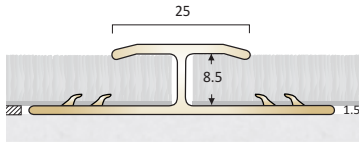

Feline™ Design® 1993

Feline™ Twin Top - Twin Leg Flooring Profiles

Joining profiles for carpet to carpet installations. Feline trims are designed with a smooth, attractive, high quality surface finish.

Feline 2
Brass

Feline 4
Brass

Feline A/9/2
Aluminium

Feline 2	Stock Lengths	Lengths Per Tube
Polished Brass	0.900m	6
	TSO 1.000m	6
	2.715m	6
Satin Brass	0.900m	6
	TSO 1.000m	6
	2.715m	6
Antique Brass/Antique Bronze	0.900m	6
	TSO 1.000m	6
	2.715m	6
Chrome	0.900m	6
Satin Chrome	2.715m	6
	0.900m	6
Nisheen	2.715m	6
	0.900m	6

Feline 4	Stock Lengths	Lengths Per Tube
Polished Brass	2.715m	6
Satin Brass	2.715m	6
Antique Brass/Antique Bronze	2.715m	6

Feline A/9/2	Stock Lengths	Lengths Per Tube
Polished Aluminium	0.900m	6
	TSO 1.000m	6
	2.715m	6
Satin Aluminium	0.900m	6
	TSO 1.000m	6
	2.715m	6