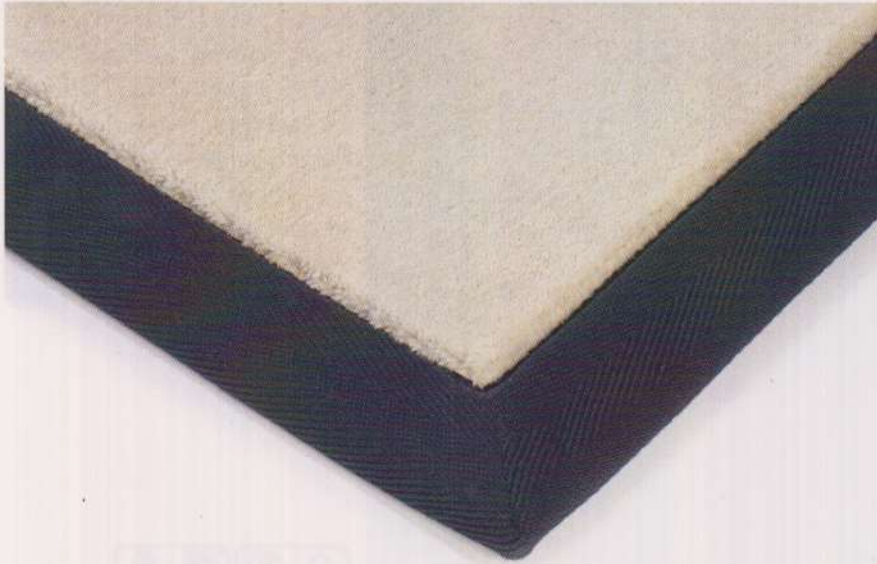

5 KASARI VELVET RUGS

Kasari Velvet Ivory with Cotton Deep Sea border

Stock rugs	Not available
------------	---------------

Made-to-measure at source

Pile material	100% natural undyed wool
Gross pile weight	2700g/m ²
Backing	Cotton
Edging	Hand-sewn

Made-to-measure from UK broadloom stock

Backing	Cotton
Edging options	Blind hemmed Bordered in leather, suede, linen or cotton Whipped

jacaranda
CARPETS & RUGS

Jacaranda Carpets Ltd | 01536 762 697
www.jacarandacarpets.com