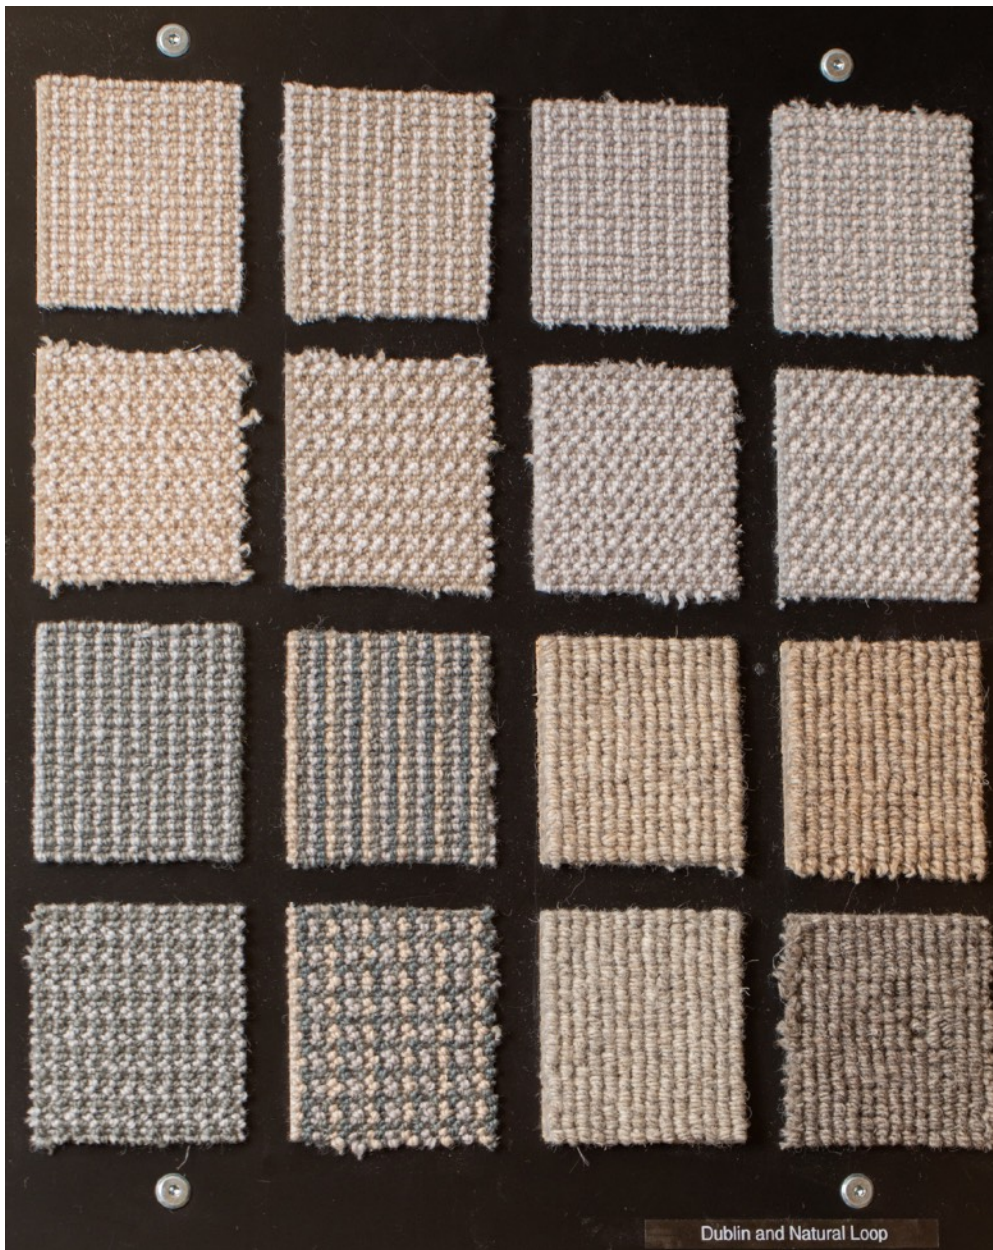

Bourton	Bourton Rib	Buckland	Buckland Rib
Easting	Easting -ton Rib	Brock-hampton	Brock-hampton Rib
Draycott	Draycott Rib	Tewkes-bury	Tewkes-bury Rib
North-leach	North-leach Rib	Shipton	Shipton Rib

Range: Cotswold & Cotswold Rib
 Pile Content: 100% New Zealand Wool
 Widths: 4m & 5m
 Suitability: Heavy Domestic

Below

PLEASE NOTE: AS COLOUR REPRODUCTION IN A PHOTO IS NOT 100% ACCURATE, CONTACT US FOR UP TO 4 FREE CUTTINGS TO CONFIRM THE COLOUR

mrcarpet
DESIGNS FOR FLOORS
www.mr-carpet.co.uk

Dublin

Natural Loop Stock

Range: Finelooop/Finelooop Stripe
 Pile Content: 50%Wool/50%Syn
 Widths: 4m & 5m
 Suitability: Heavy Domestic

Below

**PLEASE NOTE: AS COLOUR REPRODUCTION IN A PHOTO IS NOT 100% ACCURATE,
CONTACT US FOR UP TO 4 FREE CUTTINGS TO CONFIRM THE COLOUR**

Range: Navan / Arabica
 Pile Content: 100% Wool / 50% Wool
 Widths: 4.00m & 5.00m / 5.00m Only
 Suitability: Heavy Domestic

Below

PLEASE NOTE: AS COLOUR REPRODUCTION IN A PHOTO IS NOT 100% ACCURATE, CONTACT US FOR UP TO 4 FREE CUTTINGS TO CONFIRM THE COLOUR