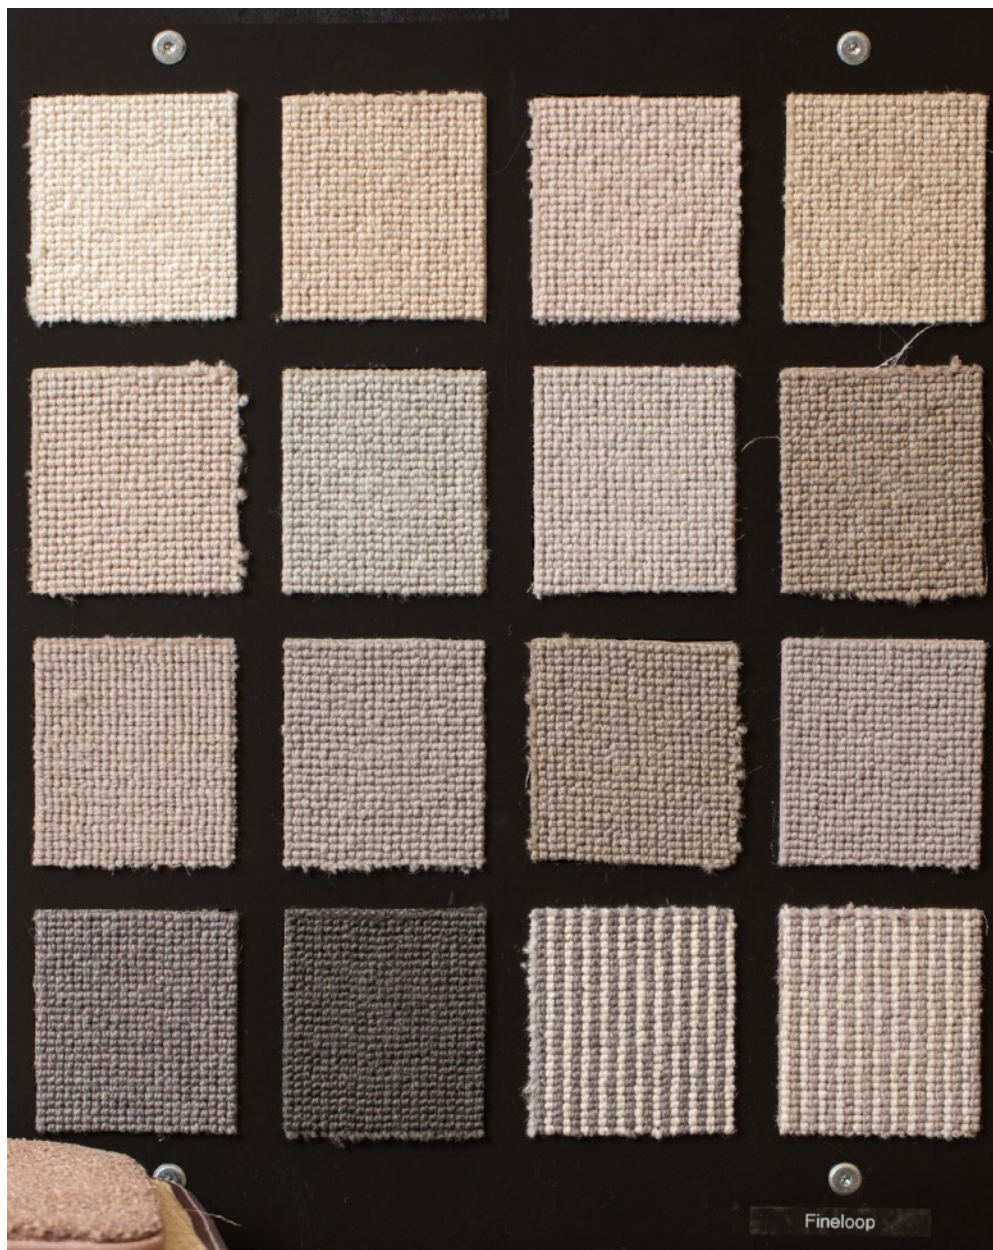

PLEASE NOTE: AS COLOUR REPRODUCTION IN A PHOTO IS NOT 100% ACCURATE, CONTACT US FOR UP TO 4 FREE CUTTINGS TO CONFIRM THE COLOUR

mrcarpet
DESIGNS FOR FLOORS
www.mr-carpet.co.uk

Finelooop
50% Wool 50% Synthetic
Heavy Domestic Use
Available 4m & 5m Wide

Moth Proofed	Tog Value	Stain Protected
Resistant	1.09	N/A

FLO-491	FLO-506	FLO-492	FLO-503
FLO-500	FLO-502	FLO-505	FLO-490
FLO-494	FLO-498	FLO-499	FLO-495

Other Stripe Colours available in 4m only

FLO-489	FLO-504	FST-1489	FST-1495
---------	---------	----------	----------

Range: Finelooop/Finelooop Stripe
 Pile Content: 50%Wool/50%Syn
 Widths: 4m & 5m
 Suitability: Heavy Domestic

Below

**PLEASE NOTE: AS COLOUR REPRODUCTION IN A PHOTO IS NOT 100% ACCURATE,
CONTACT US FOR UP TO 4 FREE CUTTINGS TO CONFIRM THE COLOUR**