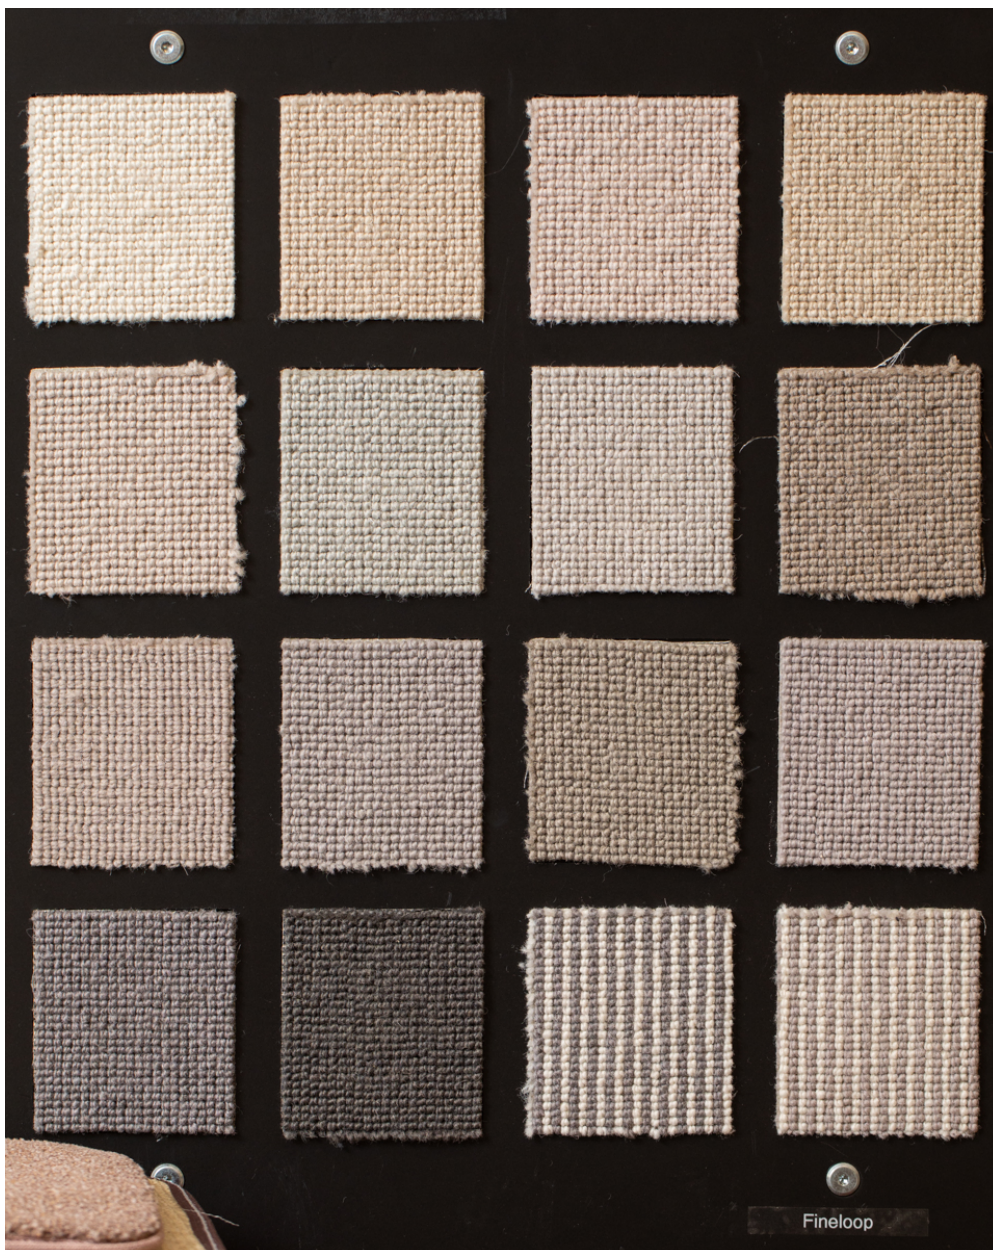

**PLEASE NOTE: AS COLOUR REPRODUCTION IN A PHOTO IS NOT 100% ACCURATE, CONTACT US FOR UP TO 4 FREE CUTTINGS TO CONFIRM THE COLOUR**

**mrcarpet**  
DESIGNS FOR FLOORS  
www.mr-carpet.co.uk

**Fineloop**  
50% Wool 50% Synthetic  
Heavy Domestic Use  
Available 4m & 5m Wide

Moth Proofed	Tog Value	Stain Protected
Resistant	1.09	N/A

FLO-491	FLO-506	FLO-492	FLO-503
FLO-500	FLO-502	FLO-505	FLO-490
FLO-494	FLO-498	FLO-499	FLO-495

Other Stripe Colours available in 4m only

FLO-489	FLO-504	FST-1489	FST-1495
---------	---------	----------	----------

Range: Fineloop/Fineloop Stripe  
 Pile Content: 50%Wool/50%Syn  
 Widths: 4m & 5m  
 Suitability: Heavy Domestic

**Below**

**PLEASE NOTE: AS COLOUR REPRODUCTION IN A PHOTO IS NOT 100% ACCURATE,  
CONTACT US FOR UP TO 4 FREE CUTTINGS TO CONFIRM THE COLOUR**