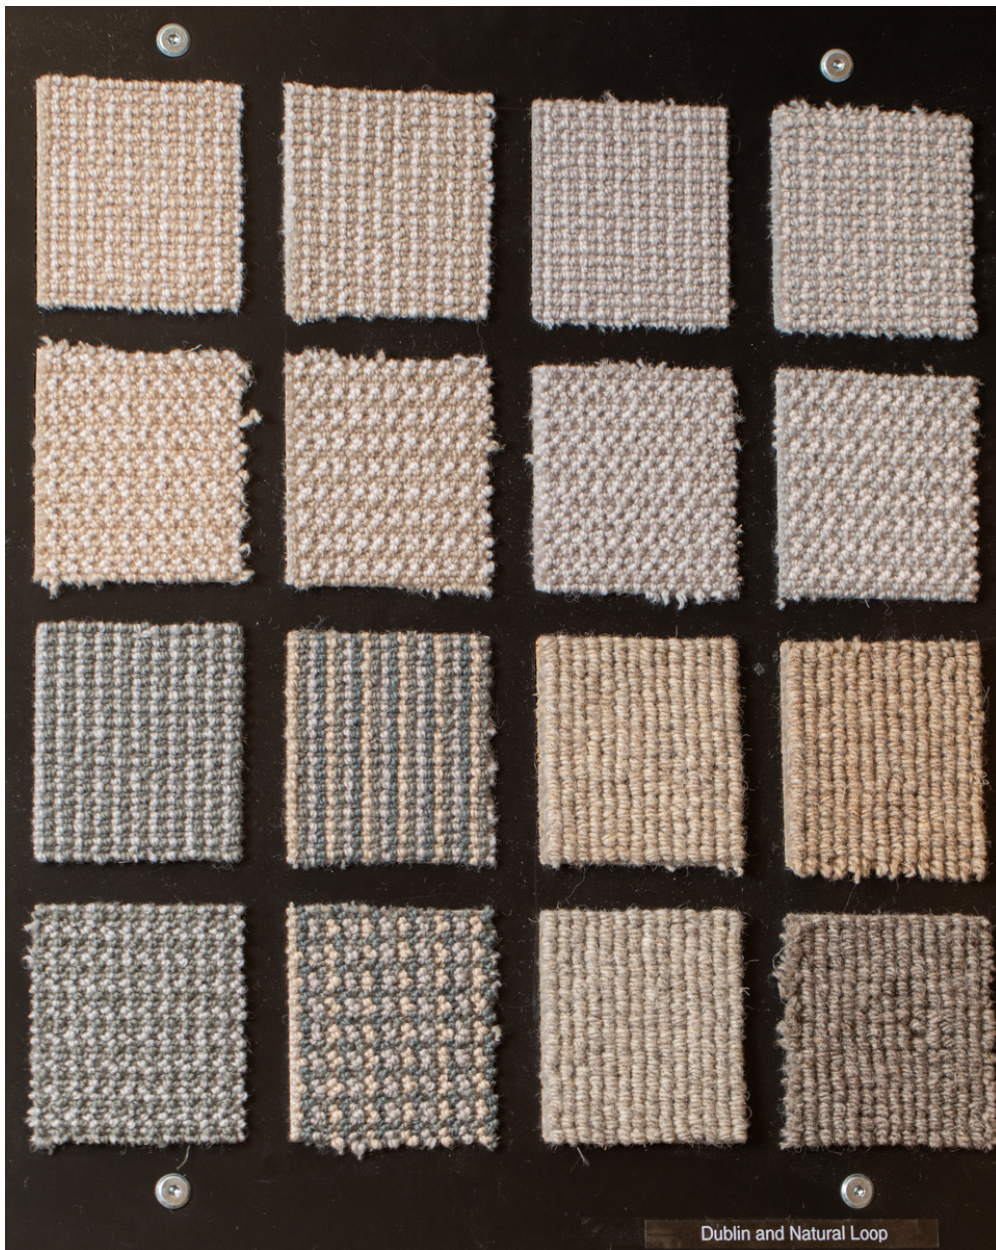

mrcarpet
DESIGNS FOR FLOORS
www.mr-carpet.co.uk

Dublin

Natural Loop Stock

Moth Proofed	Tag Value	Stain Protected
Resistant - Dublin		Yes - Dublin

Above

Range:	Dublin / Natural Loop Stock
Pile Content:	100% Wool
Widths:	4.00m & 5.00m
Suitability:	Heavy Domestic

DUB-S203	DUB-S204	DUB-S205	DUB-S206
DUB-G203	DUB-G204	DUB-G205	DUB-G206
DUB-S201	DUB-S202	NL-690	NL-690
DUB-G201	DUB-G202	NL-790	NL-890

**PLEASE NOTE: AS COLOUR REPRODUCTION IN A PHOTO IS NOT 100% ACCURATE,
CONTACT US FOR UP TO 4 FREE CUTTINGS TO CONFIRM THE COLOUR**