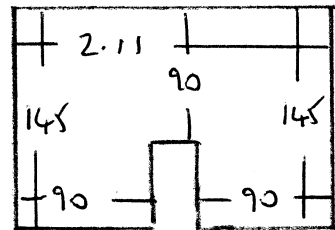

WELL WALK

NW3 1BT

TWO FLIGHTS OF STAIRS & ONE HALF LANDING

THREE PIECES OF ORIENTAL SISAL COLOUR CARBON (DARK GREY)
EDGED IN GREY TAPE :

RUNNER 7.20 x .90 - 15 STRS

RUNNER 2.85 x .90 - 6 STRS

LANDING

12 SQUARE METRES OF DURAFIT

F3 x 5 LITRE

G/F FIRST FLOOR
12 STRS 1.15 x .46 RISER 1.15 x .13
8 STRS 1.15 x .46