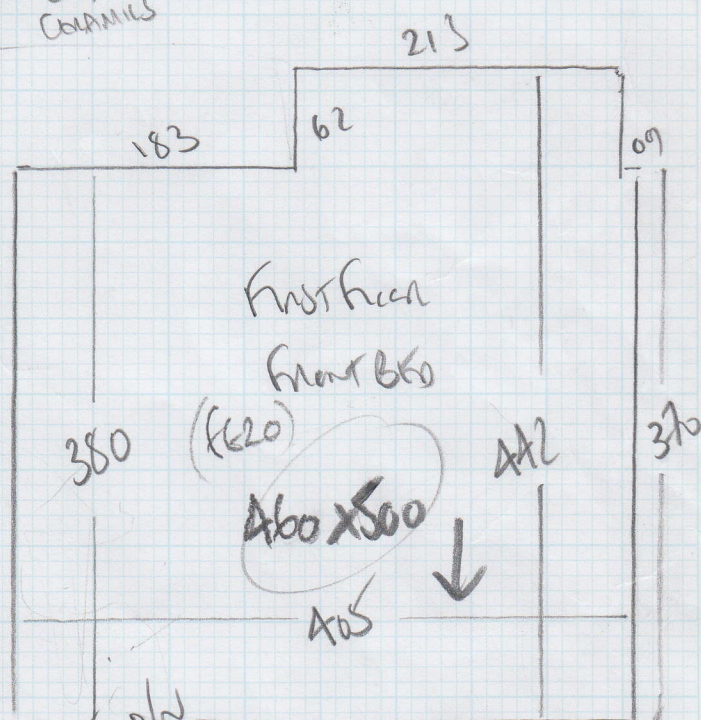

Job No: F22921  
 Name: KORTLANG  
 Address: 24 KEWEDON RD  
 SW6 5BW  
 Tel:  
 Sheet: 1 of 1

STELLA ST102  
 460 x 500m

\*\*\*  
 To Hall  
 45 x 96  
 117  
 45 x 79