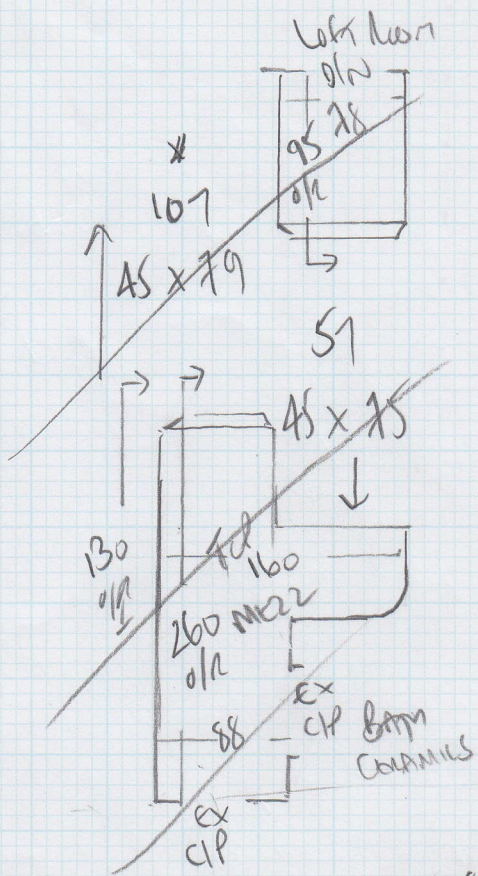

Job No: F22921  
 Name: KORTLANG  
 Address: 24 KEWEDON RD  
 SW6 5BW  
 Tel:  
 Sheet: 1 of 1

STELLA ST102  
 460 x 500m

\*\*\*  
 To Hall  
 45 x 96  
 117  
 45 x 79