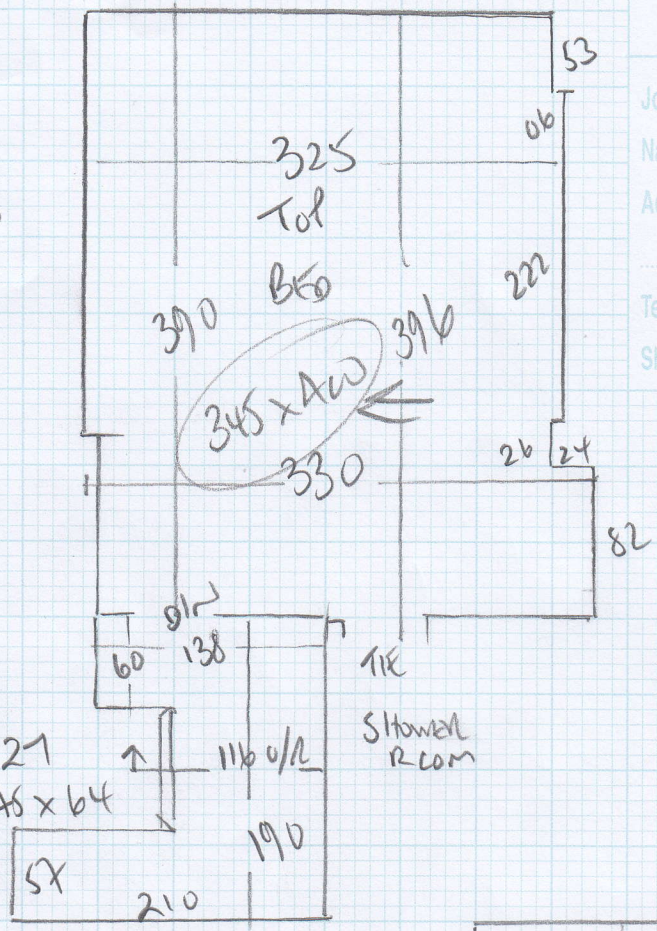

Job No: F23236
Name: MUKHAM
Address: 51 KILMANE ROAD
SW6 7JU
Tel:
Sheet: 2 of 3

- W6 61 x 60
- W5 67 x 90
- W4 60 x 73
- ↑ 51
- AS x 64
- W3 60 x 60
- W2 66 x 90
- W1 60 x 72