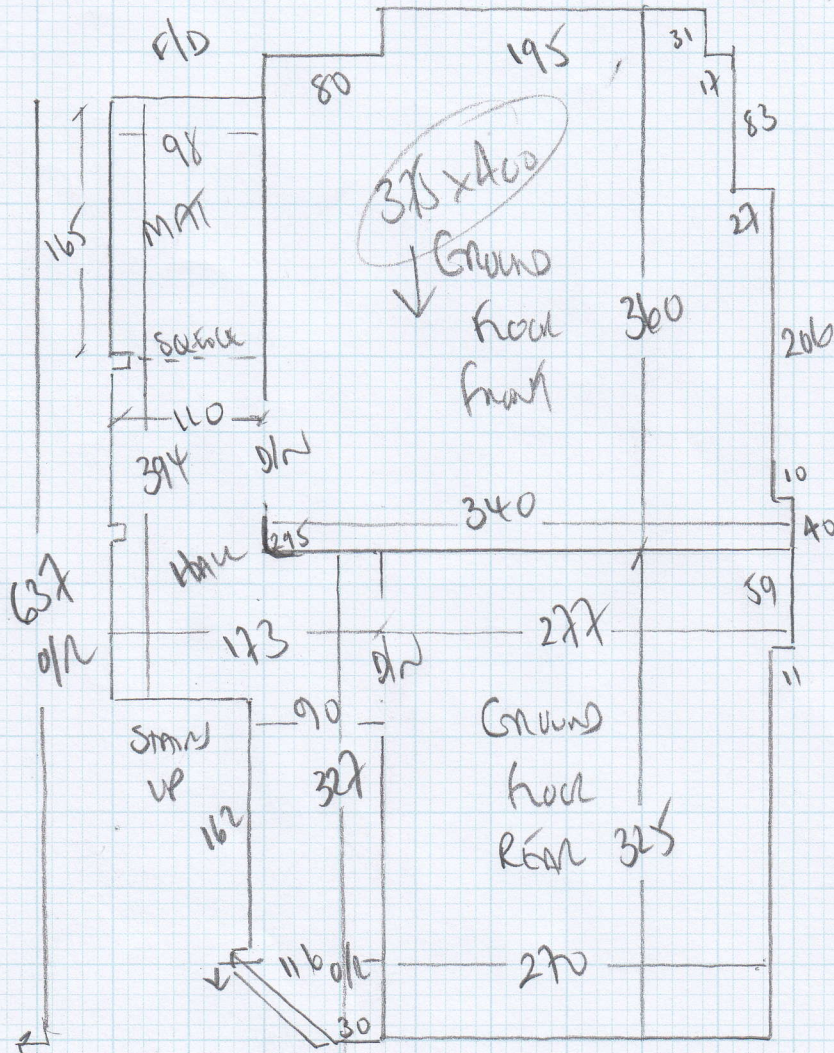

PAN3 360 x A00

GF front 375 x A00

1st floor 345 x A00

2370 x A00

94.80 m<sup>2</sup>

COLMAT 175 x 100M

24-00 x 4 MTR

order-ed Gilliam

Job No: F23236

Name: MURRAY

Address: 51 KILMARE ROAD  
SW6 7JU

Tel:

Sheet: 3 of 3

TO BASEMENT

- ↑ 87
- 45 x 71
- w13 63 x 70
- w12 70 x 100
- w11 62 x 86
- w10 65 x 70 ←

mrcarpet  
DESIGNS FOR FLOORS

## ROLL BREAKDOWN

---

Job No: F23236  
Customer Name: Murray  
Carpet: Ultima Major  
Colour: Cocoa

**Roll 24.00m x 4.00m**

Plan 1 9.50m x 4.00m  
Plan 2 3.40m x 4.00m  
Plan 3 3.60m x 4.00m  
GF Front 3.75m x 4.00m  
Top Bed 3.45m x 4.00m

=====  
**Total 23.70m x 4.00m**  
=====

Many Thanks

John