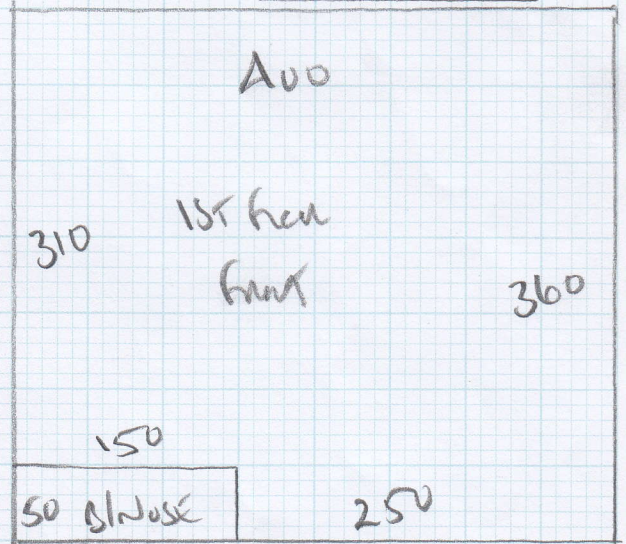

Job No: F 23236

Name: MURRAY

Address: 51 KILMADE ROAD  
SW6 7JU

Tel:

Sheet: 1 of 3

ULTIMA MASTER COCCA

PAN1 950 x A00

PAN2 340 x A00

PAN3 360 x A00

GF front 375 x A00

1st floor 345 x A00

2370 x A00

94.80 m<sup>2</sup>

COLMAT 175 x 100M

24-00 x 4 MTR

order-ed Gilliam

## ROLL BREAKDOWN

---

Job No: F23236  
Customer Name: Murray  
Carpet: Ultima Major  
Colour: Cocoa

**Roll 24.00m x 4.00m**

Plan 1 9.50m x 4.00m  
Plan 2 3.40m x 4.00m  
Plan 3 3.60m x 4.00m  
GF Front 3.75m x 4.00m  
Top Bed 3.45m x 4.00m

=====  
**Total 23.70m x 4.00m**  
=====

Many Thanks

John