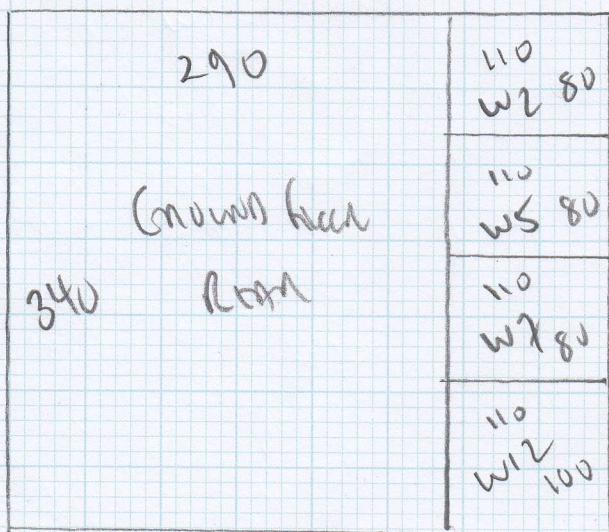

PAN3 360 x A00

GF front 375 x A00

1st floor 345 x A00

2370 x A00

94.80 m<sup>2</sup>

COLMAT 175 x 100M

24-00 x 4 MTR

order-ed Gilliam

## ROLL BREAKDOWN

---

Job No: F23236  
Customer Name: Murray  
Carpet: Ultima Major  
Colour: Cocoa

**Roll 24.00m x 4.00m**

Plan 1 9.50m x 4.00m  
Plan 2 3.40m x 4.00m  
Plan 3 3.60m x 4.00m  
GF Front 3.75m x 4.00m  
Top Bed 3.45m x 4.00m