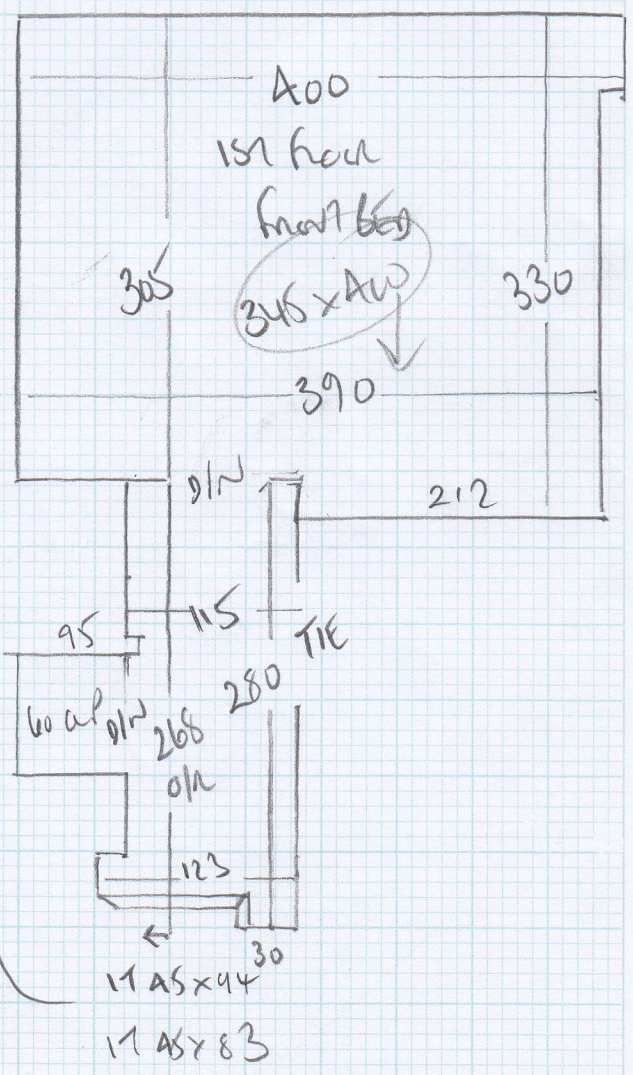

PAN3 360 x A00

GF front 375 x A00

1st floor 345 x A00

2370 x A00

94.80 m<sup>2</sup>

COLMAT 175 x 100M

24-00 x 4 MTR

order-ed Gilliam

Job No: F23236

Name: MURRAY

Address: 51 KILMARE ROAD  
SW6 7JU

Tel:

Sheet: 3 of 3

TO BASEMENT

- ↑ 87
- 45 x 71
- w13 63 x 70
- w12 70 x 100
- w11 62 x 86
- w10 65 x 70 ←

mrcarpet  
DESIGNS FOR FLOORS

## ROLL BREAKDOWN

---

Job No: F23236  
Customer Name: Murray  
Carpet: Ultima Major  
Colour: Cocoa

**Roll 24.00m x 4.00m**

Plan 1 9.50m x 4.00m  
Plan 2 3.40m x 4.00m  
Plan 3 3.60m x 4.00m  
GF Front 3.75m x 4.00m  
Top Bed 3.45m x 4.00m

=====  
**Total 23.70m x 4.00m**  
=====

Many Thanks

John