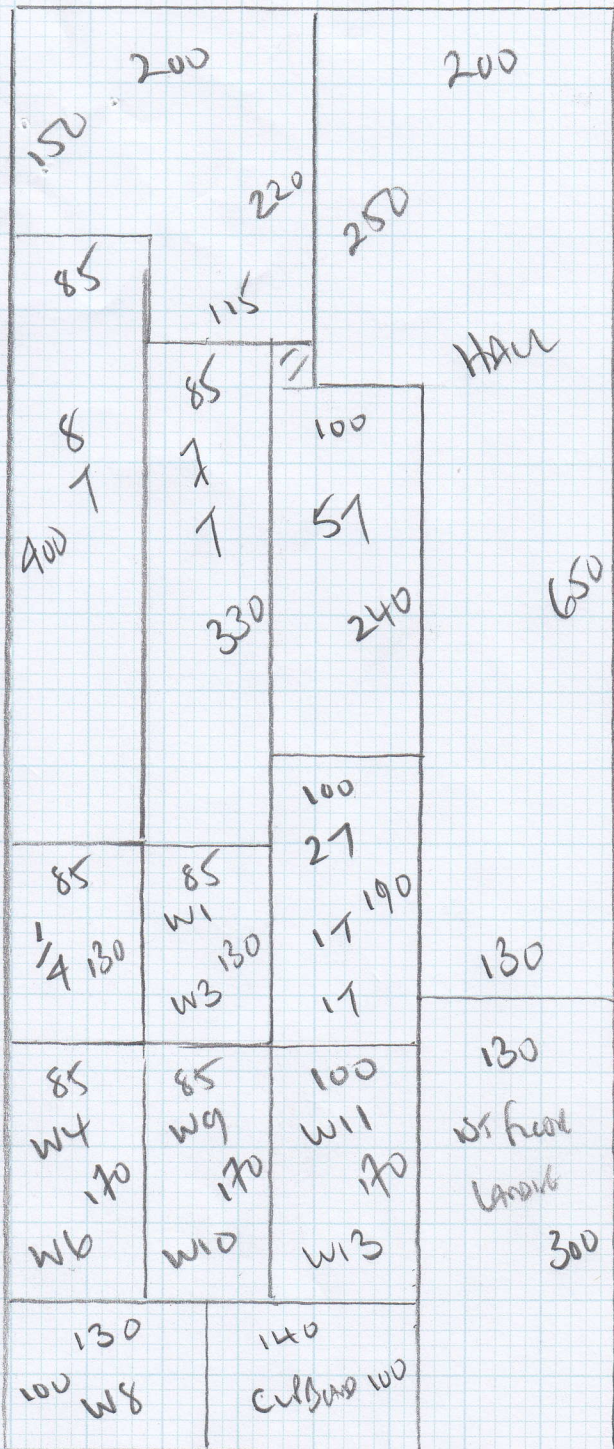

Job No: F 23236

Name: MURRAY

Address: 51 KILMADE ROAD  
SW6 7JU

Tel:

Sheet: 1 of 3

ULTIMA MASTER COCCA

PAN1 950 x A00

PAN2 340 x A00

PAN3 360 x A00

GF front 375 x A00

1st floor 345 x A00

2370 x A00

94.80 m<sup>2</sup>

COLMAT 175 x 100M

24-00 x 4 MTR

order-ed Gilliam

## ROLL BREAKDOWN

---

Job No: F23236  
Customer Name: Murray  
Carpet: Ultima Major  
Colour: Cocoa

**Roll 24.00m x 4.00m**

Plan 1 9.50m x 4.00m  
Plan 2 3.40m x 4.00m  
Plan 3 3.60m x 4.00m  
GF Front 3.75m x 4.00m  
Top Bed 3.45m x 4.00m

=====  
**Total 23.70m x 4.00m**  
=====

Many Thanks

John