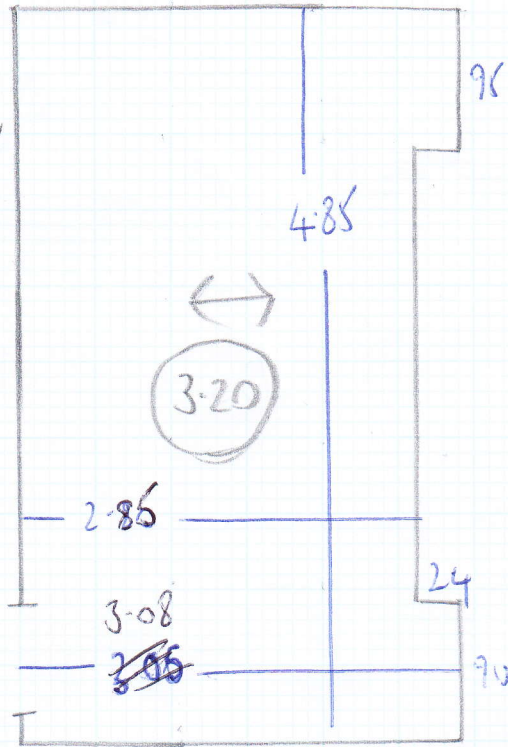

Job No: F 23240
 Name: McWHIRTER - MORRIS
 Address: 14@ 99-100 MORESONE
 HIGH ST WILU 4NT
 Tel:
 Sheet: 1 OF 1

THIS
 WILL
 NOT
 FIT
 IN PLACE
 YES

COTSWOLD
 MORETON

COTSWOLD
 MORETON

320
 305 x 500
 280

 9.05 x 500

45.25m²

365m²