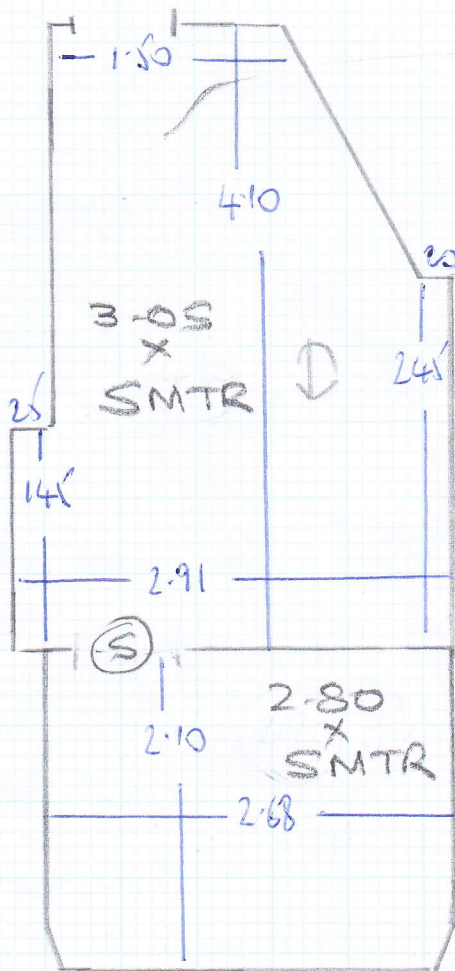

Job No: F 23240
 Name: McWHIRTER - MORRIS
 Address: 14@ 99-100 MORESONE
 HIGH ST WILU 4NT
 Tel:
 Sheet: 1 OF 1

THIS
 WILL
 NOT
 FIT
 IN PLACE
 YES

COTSWOLD
 MORETON

COTSWOLD
 MORETON

320
 305 x 500
 280

 9.05 x 500

45.25m²

365m²