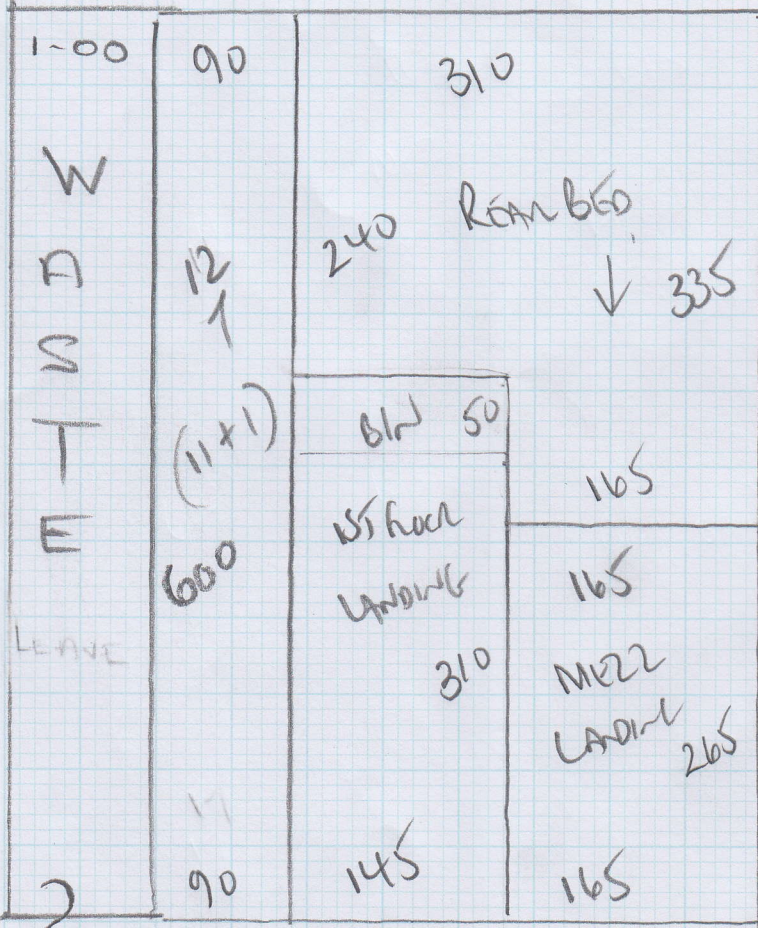

Job No: F23288
 Name: LEWIS
 Address: 33 HUMBURY ROAD
 W6 8QH
 Tel: _____
 Sheet: 1 of 2

RIVLAND '50'
 CAROL 50876
 CANTONBURY RED
 6000 x 500

24m²

TAKE BACK TO WAREHOUSE

AFTER INSTALLATION IF NOT REQUIRED 6-00 x SMTR
 Sent in as
 no 4 metre
 Stock

Job No: F23288
 Name: Lewis
 Address: 33 HUMBLET ROAD
 WILK 8AM
 Tel:
 Sheet: 2 of 2