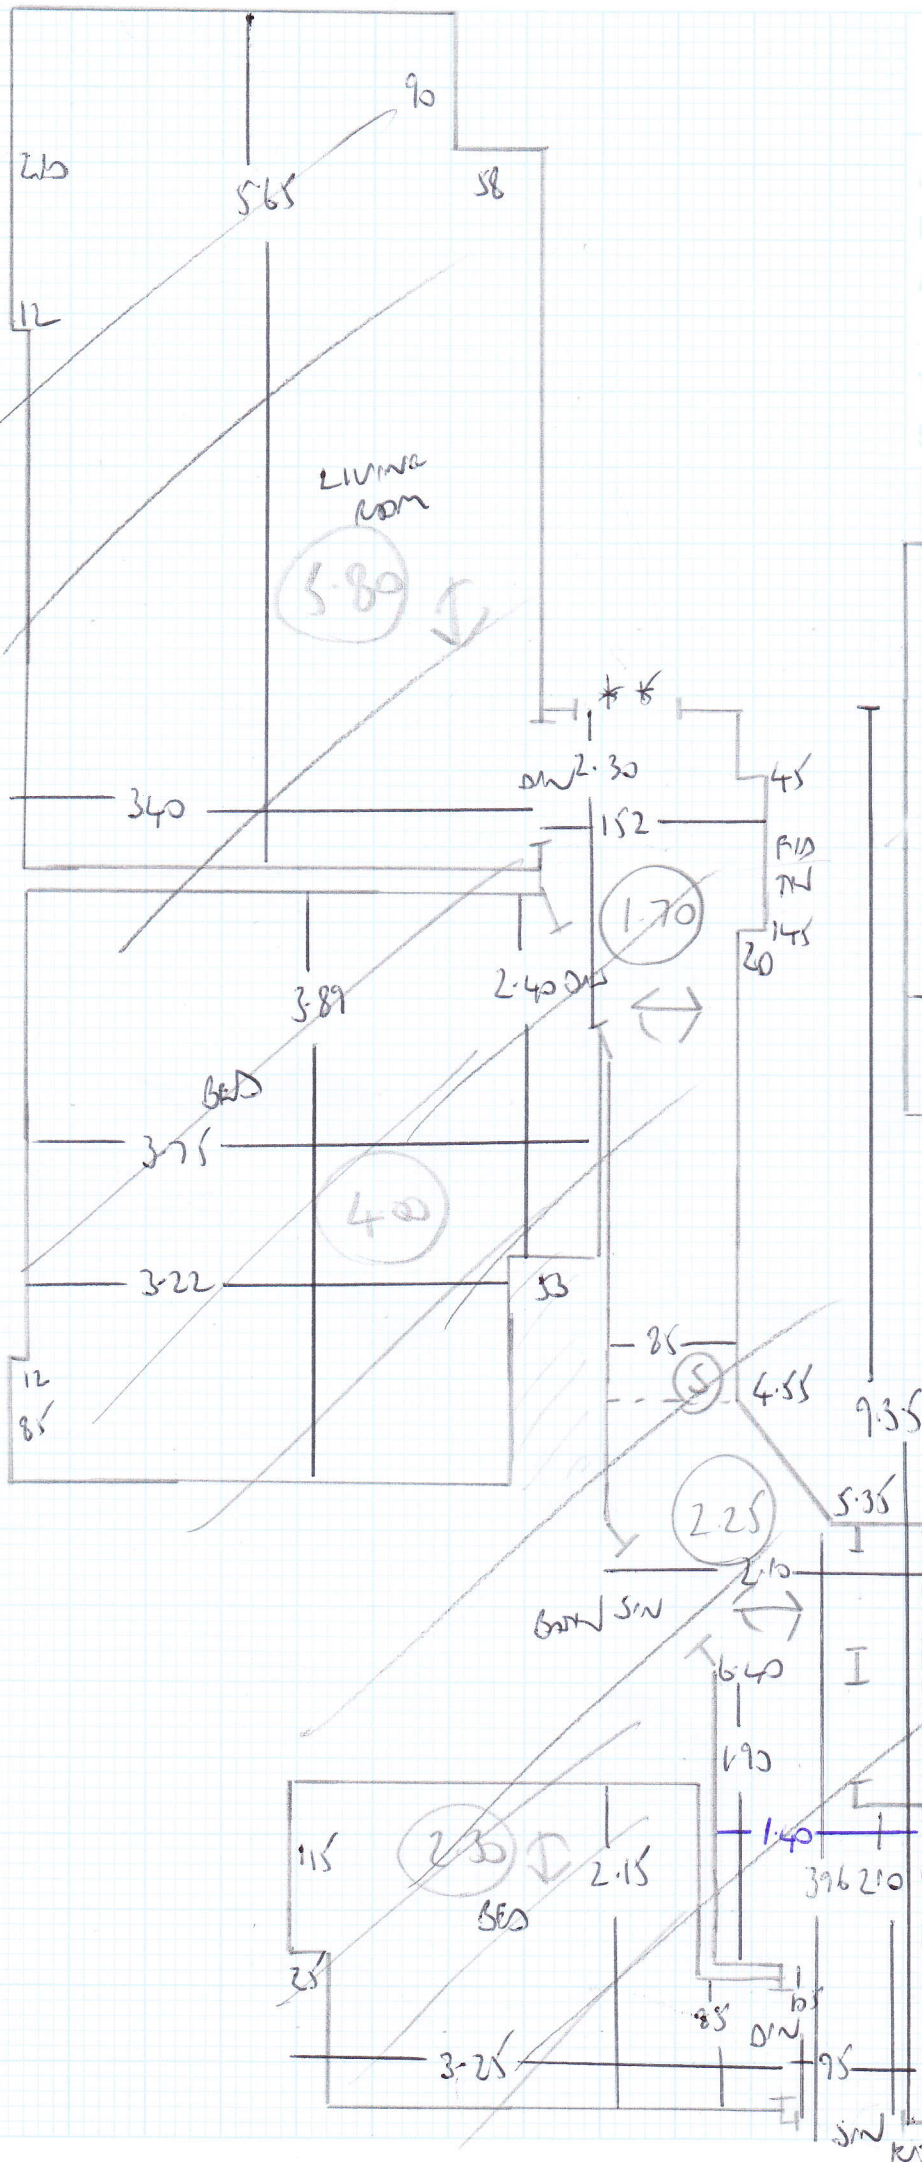

Job No: F2331L  
 Name: FLORENCE ADLER TRUST  
 Address: 59 BISHOPS MANSIONS  
 BISHOPS PARK RD SW6  
 Tel:  
 Sheet: 1 of 1

Stock 1m x 7' 6"  
 Strip  
 270 x 4M  
 + 4 STRIPS H/B  
 TO PATCH IN