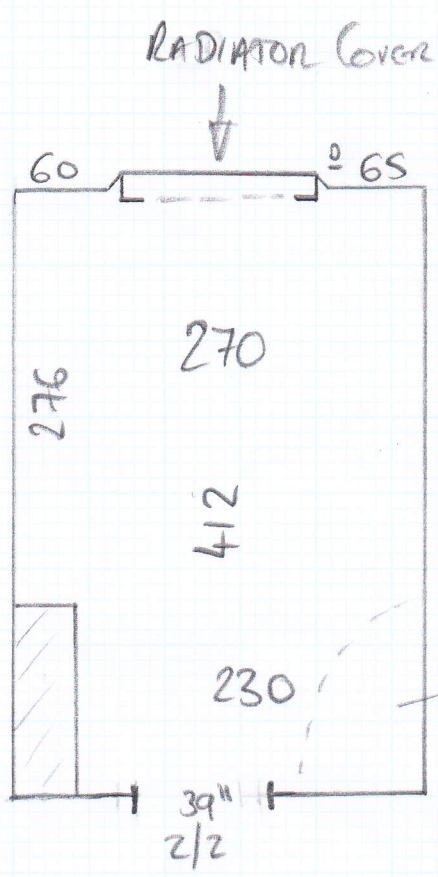

Job No: F23320
Name: HENDERSON
Address: FLAT 7
26-28 HOBARTH RD
SW5 0PU
Tel:
Sheet: 1 OF 1

TRALEE 40
TRA 4081
3-00 x 4MTR

TO LAMINATE
IN HALL

- FURNITURE TO BE REMOVED
BY CUSTOMER

* CURRENT CARPET 4m WIDTH USED FOR
LENGTH & SAME @ SIDE OF RADIATOR
COVER (SEE DIAGRAM)

285 x 5m Johnson