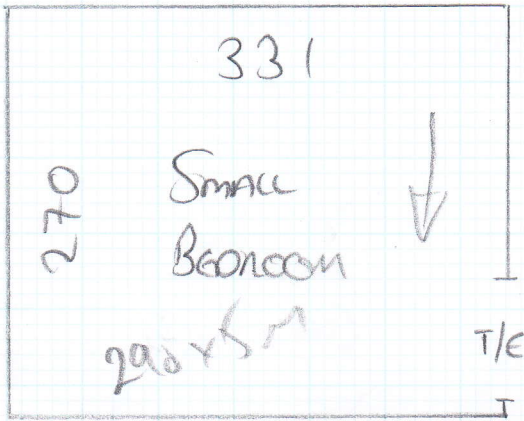

Job No: F 23329  
Name: TOWNHOUSE CONVERSION  
Address: 905A FUHAM  
PARK STUDIOS,  
Tel: SW6 4LW  
Sheet: 1 of 1

25mm WOOD IN HALL

Stock NATURAL 2  
- HANIS

Large Bed = 290 x 500  
Small Bed = 290 x 500

• UNEVEN BOARDS + SOME  
LOOSE BOARDS