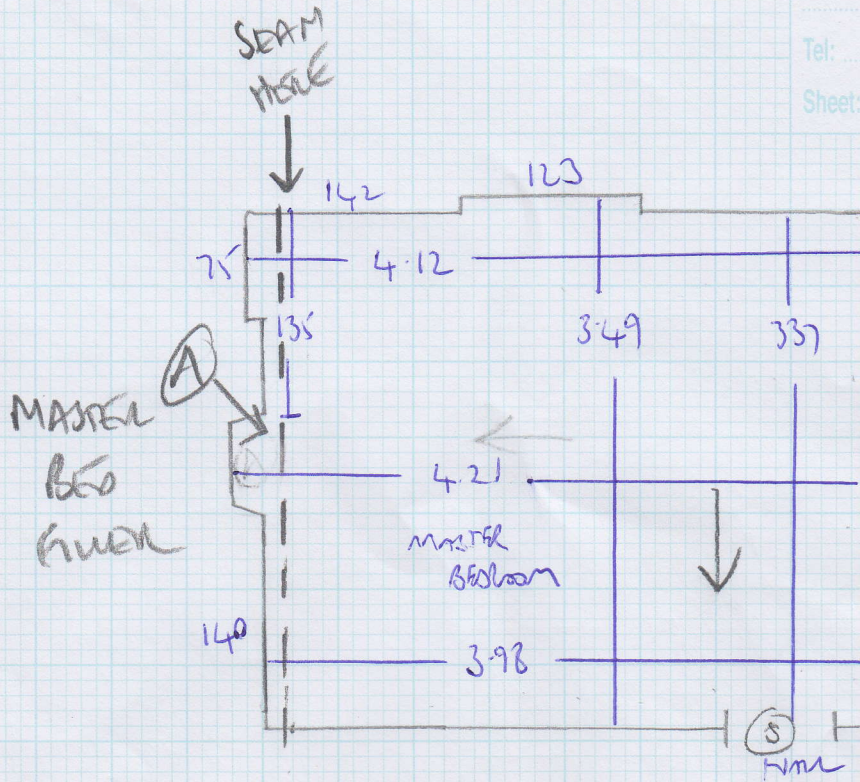

Job No: F23332
 Name: PASCAL HUSSA
 Address: 36 COLEHILL COND
 Sub
 Tel:
 Sheet: 1 of 3

Stock Number A
 HC 530

Plan 825 x 500
 Liv Room 385 x 500
 Part Hall 225 x 500

$14 \cdot 90m \times 500 = 7250$

825
 225
 385

0
 10

Job No: F23332
 Name: PASCEL MUSEL
 Address: 36 COLLETTA ROAD SW6
 Tel:
 Sheet: 2 of 3

Job No: F23332

Name: PASCAL HUSSE

Address: 36 COLEMAN COWS
Sw6

Tel:

Sheet: 3 of 3

WASTE TO
FINISH MASTER BED ROOM