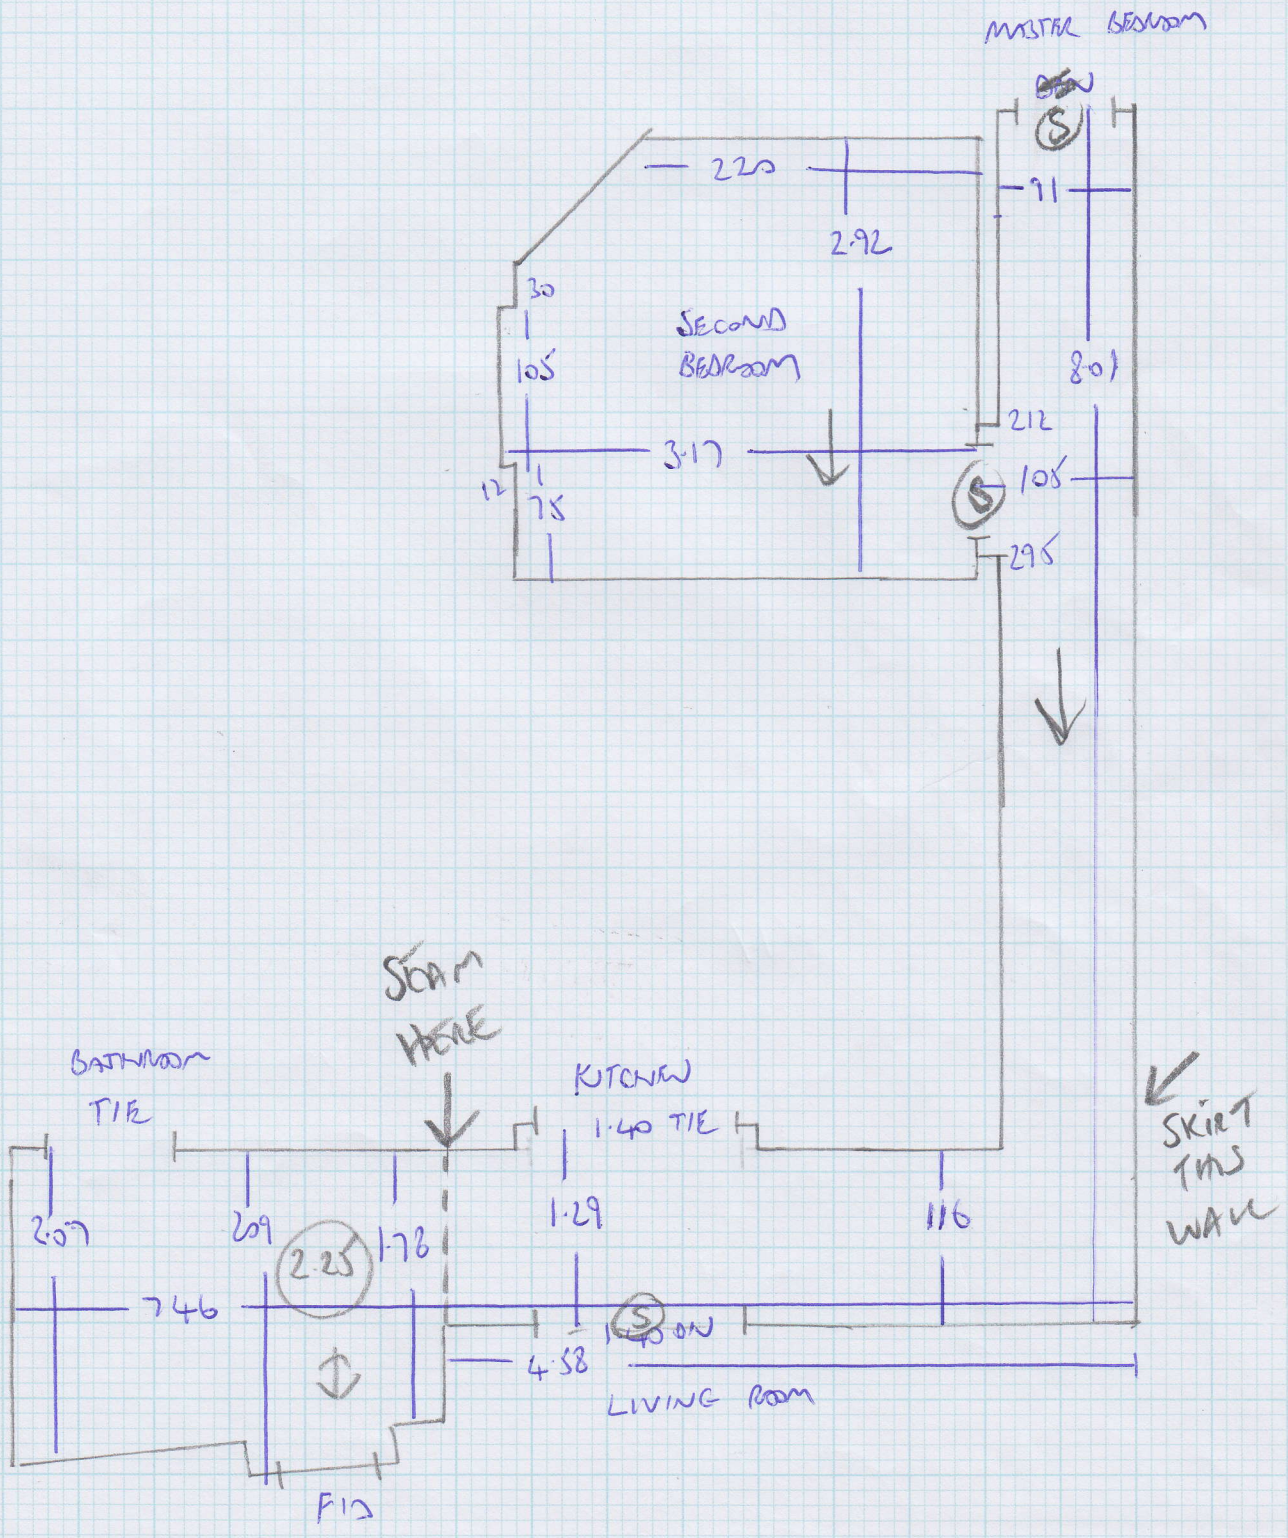

Job No: F23332
 Name: PASCAL HUSSA
 Address: 36 COLEHILL COND
 Sub
 Tel:
 Sheet: 1 of 3

Stock Number A
 HC 530

Plan 825 x 500
 Liv Room 385 x 500
 Part Hall 225 x 500

$14 \cdot 90m \times 500 = 7250$

825
 225
 385

0
 10

Job No: F23332
 Name: PASCEL MUSEL
 Address: 36 COLLETTA ROAD SW6
 Tel:
 Sheet: 2 of 3

Job No: F23332

Name: PASCAL HUSSE

Address: 36 COLEMAN COWS
Sw6

Tel:

Sheet: 3 of 3

WASTE TO
FINISH MASTER BED ROOM