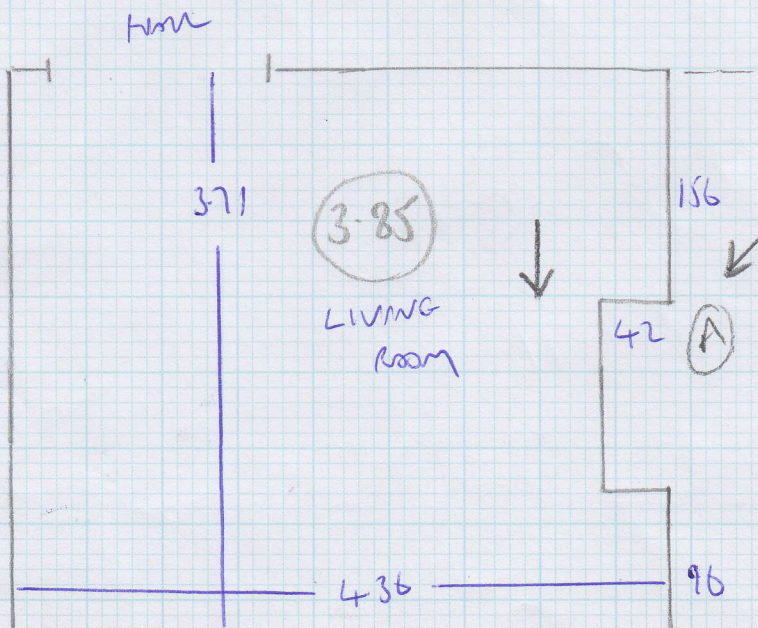

Job No: F23332
 Name: PASCAL HUSSA
 Address: 36 COLEHILL COND
 Sub
 Tel:
 Sheet: 1 of 3

Stock Number A
 HC 530

Plan 825 x 500
 Liv Room 385 x 500
 Part Hall 225 x 500

$14 \cdot 90m \times 500 = 7250$

825
 225
 385

0
 10

Job No: F23332
 Name: PASCEL MUSEL
 Address: 36 COLLETTA ROAD SW6
 Tel:
 Sheet: 2 of 3

Job No: F23332

Name: PASCAL HUSSE

Address: 36 COLEMAN COWS
Sw6

Tel:

Sheet: 3 of 3

WASTE TO
FINISH MASTER BED ROOM