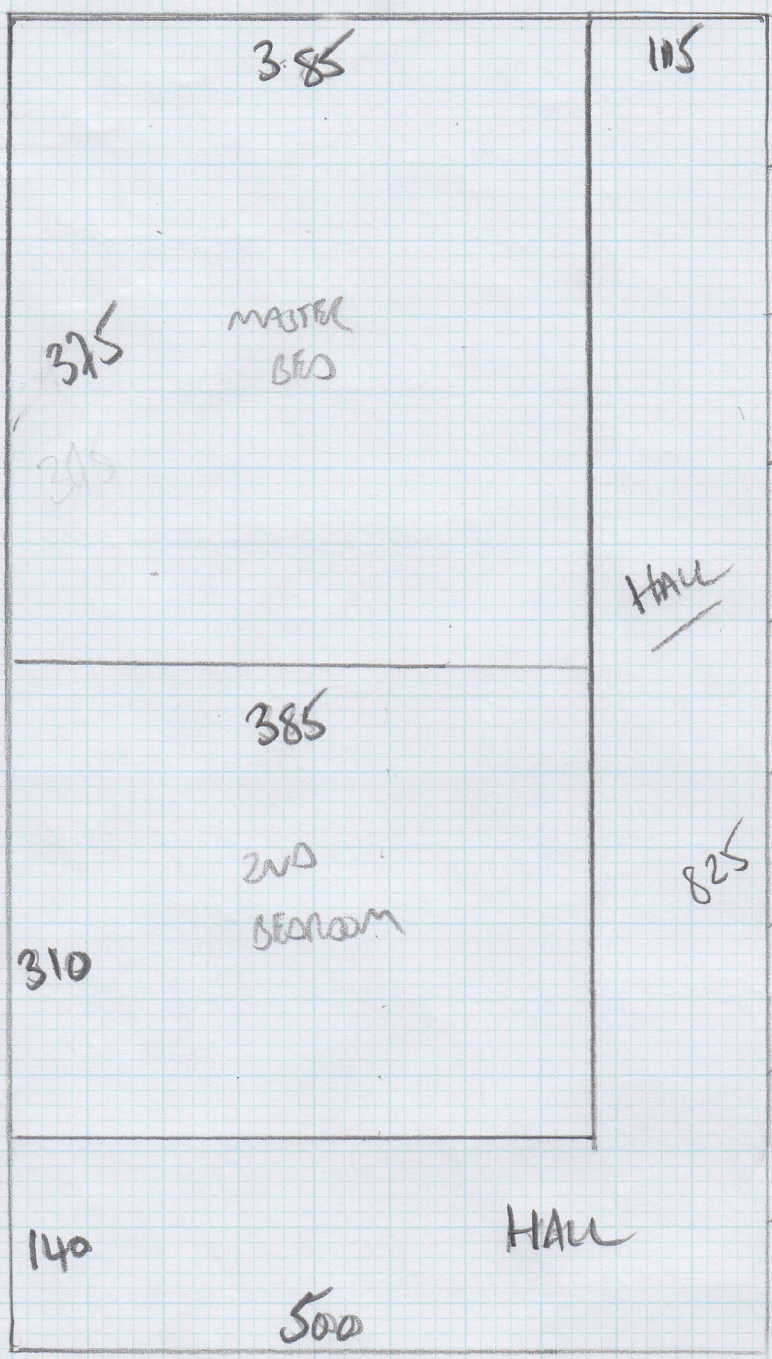

Job No: F23332
 Name: PASCAL HUSSA
 Address: 36 COLEHILL COND
 Sub
 Tel:
 Sheet: 1 of 3

Stock Number A
 HC 530

Plan 825 x 500
 Liv Room 385 x 500
 Part Hall 225 x 500

$14 \cdot 90m \times 500 = 7250$

825
 225
 385

0
 10

Job No: F23332
 Name: PASCEL MUSEL
 Address: 36 COLLETTA ROAD SW6
 Tel:
 Sheet: 2 of 3

Job No: F23332

Name: PASCAL HUSSE

Address: 36 COLEMAN COWS
Sw6

Tel:

Sheet: 3 of 3

WASTE TO
FINISH MASTER BED ROOM