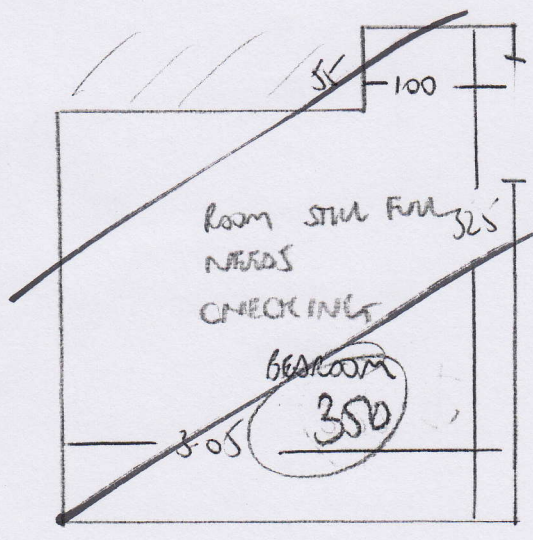

F23338

SOUNDING TUNING

FAS 4 614 FULLM

ROAD SWB

1 of 1

FIT LARGE BEARERS
AND FULLM
2/13/14

LANDING

PHASE 2

NSR 74x18

13 STPS 77.5m

LANDING