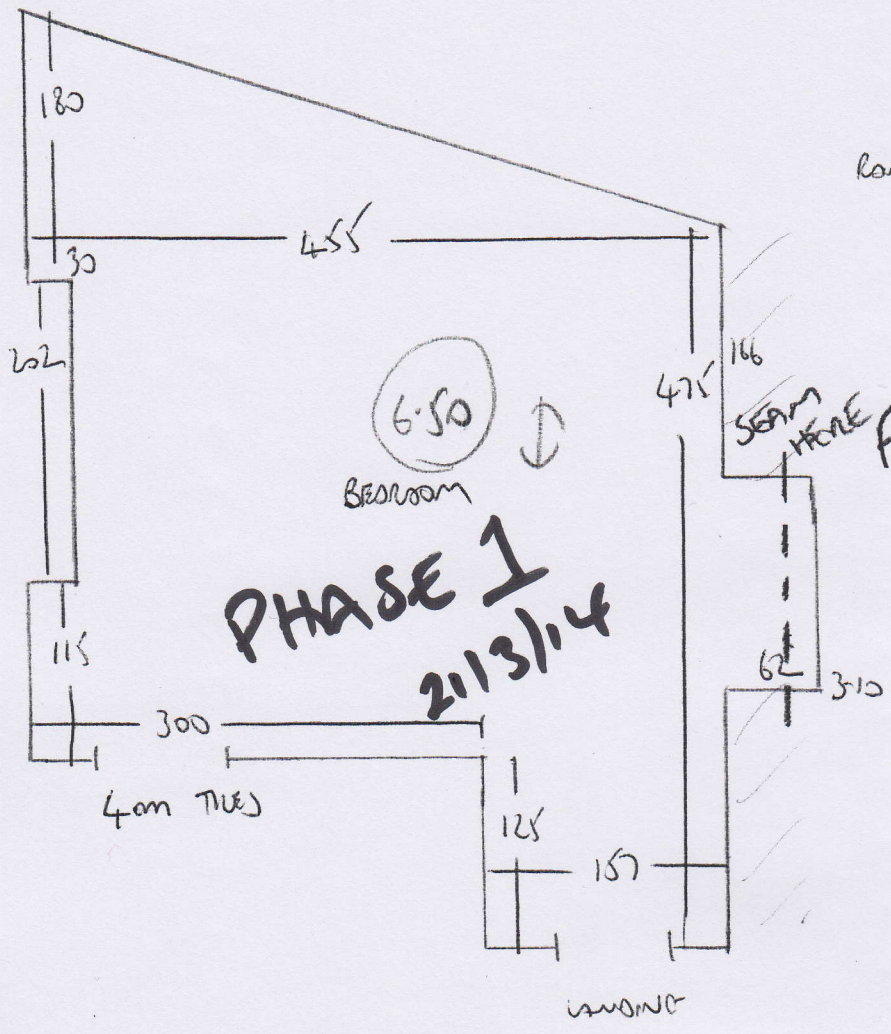

F23338

SOUNDING TUNING

FAS 4 614 FULLM

ROAD SWB

1 of 1

FIT LARGE BEARERS
AND FULLM
2/13/14

LANDING

PHASE 2

NSR 74x18

13 STPS 77.5m

LANDING