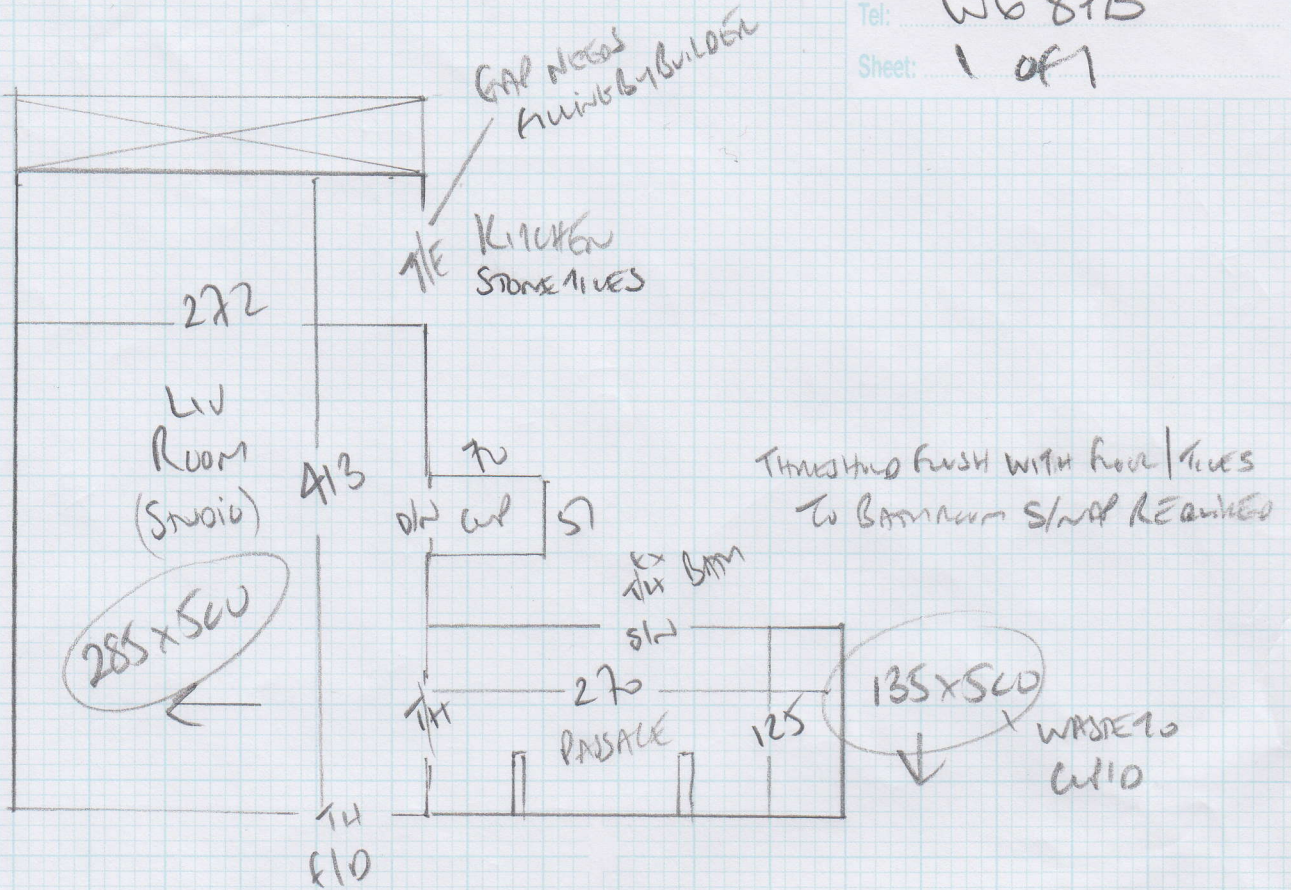

Job No: F23344
 Name: HOWE
 Address: SMOIO LANE
 30 STENNER MANS
 Tel: W6 81B
 Sheet: 1 of 1

STOCK NATURAL A HCS30

Room 285 x 500

WP'd + PASSAGE 135 x 500

420 x 500

21m²