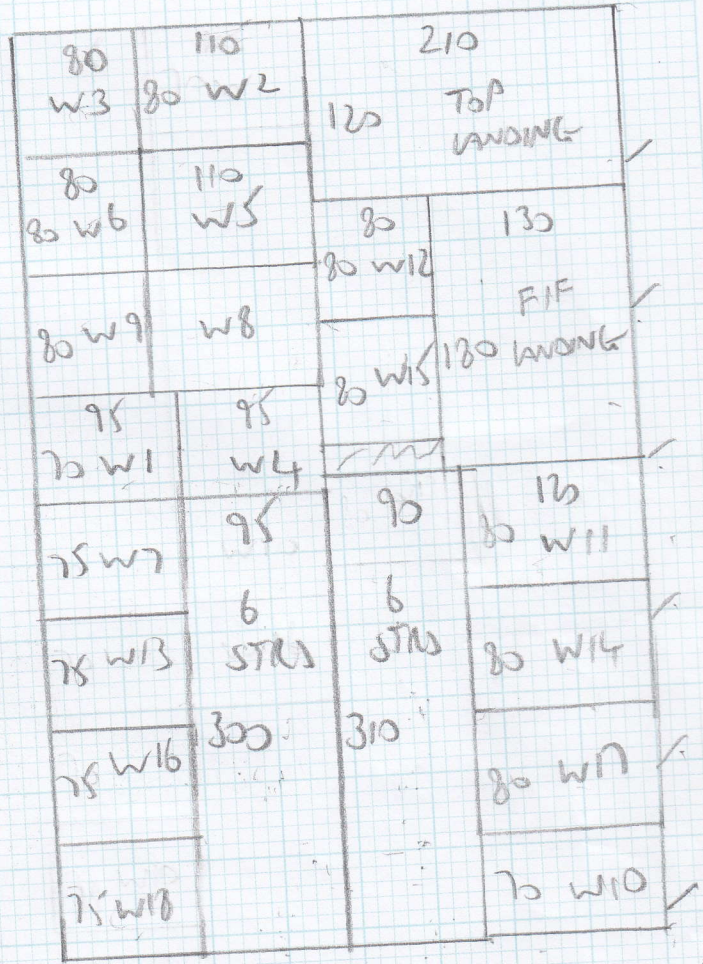

Job No: F23349  
 Name: HILDEC INTERIORS  
 Address: 24A GROOM PLACE  
 SW1X 7BA  
 Tel: \_\_\_\_\_  
 Sheet: 1 OF 1

- 2 STRS. 71
- 1 W 83x57
- 2 W 102x65
- 3 W 68x62
- 2 STRS. 71
- 4 W 82x57
- 5 W 100x65
- 6 W 67x62
- 2 STRS. 71
- 7 W 83x57
- 8 W 100x64
- 9 W 68x61

- 2 STRS. 71
  - 10 W 83x57
  - 11 W 102x65
  - 12 W 67x63
  - 2 STRS. 71
  - 13 W 83x57
  - 14 W 102x64
  - 15 W 68x63
  - 2 STRS. 71
  - 16 W 83x57
  - 17 W 102x65
  - 18 W 68x60
- GIF

23

6.10

SISOO L F826  
 6.10m x 4.00m