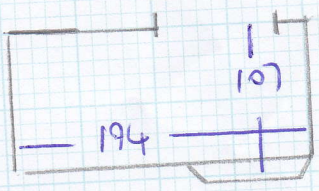

Job No: F23349  
 Name: HILDEC INTERIORS  
 Address: 24A GROOM PLACE  
 SW1X 7BA  
 Tel: \_\_\_\_\_  
 Sheet: 1 OF 1

- 2 STRS. 71
- 1 W 83x57
- 2 W 102x65
- 3 W 68x62
- 2 STRS. 71
- 4 W 82x57
- 5 W 100x65
- 6 W 67x62
- 2 STRS. 71
- 7 W 83x57
- 8 W 100x64
- 9 W 68x61

- 2 STRS. 71
  - 10 W 83x57
  - 11 W 102x65
  - 12 W 67x63
  - 2 STRS. 71
  - 13 W 83x57
  - 14 W 102x64
  - 15 W 68x63
  - 2 STRS. 71
  - 16 W 83x57
  - 17 W 102x65
  - 18 W 68x60
- GIF

23

6.10

SISOO L F826  
 6.10m x 4.00m