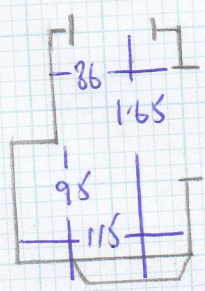

Job No: F23349  
 Name: HILDEC INTERIORS  
 Address: 24A GROOM PLACE  
 SW1X 7BA  
 Tel: \_\_\_\_\_  
 Sheet: 1 OF 1

- 2 STRS. 71
- 1 W 83x57
- 2 W 102x65
- 3 W 68x62
- 2 STRS. 71
- 4 W 82x57
- 5 W 100x65
- 6 W 67x62
- 2 STRS. 71
- 7 W 83x57
- 8 W 100x64
- 9 W 68x61

- 2 STRS. 71
  - 10 W 83x57
  - 11 W 102x65
  - 12 W 67x63
  - 2 STRS. 71
  - 13 W 83x57
  - 14 W 102x64
  - 15 W 68x63
  - 2 STRS. 71
  - 16 W 83x57
  - 17 W 102x65
  - 18 W 68x60
- GIF

23

6.10

SISOO L F826  
 6.10m x 4.00m