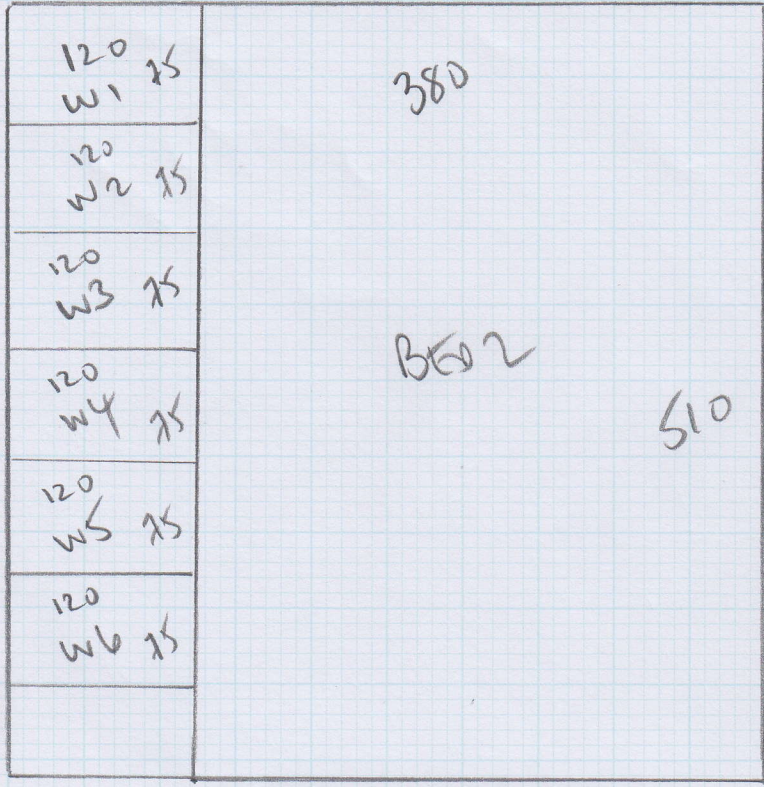

Job No: F23352
 Name: WEBB
 Address: 6A TADDERSWICK RD
 W6 0UB
 Tel: _____
 Sheet: 1 of 2

510

HAND:
683/30 CLAM

RAN 1 510 x 500
 RAN 2 415 x 500
 LANDING 145 x 500

 1070 x 500

415

145

53.50m²