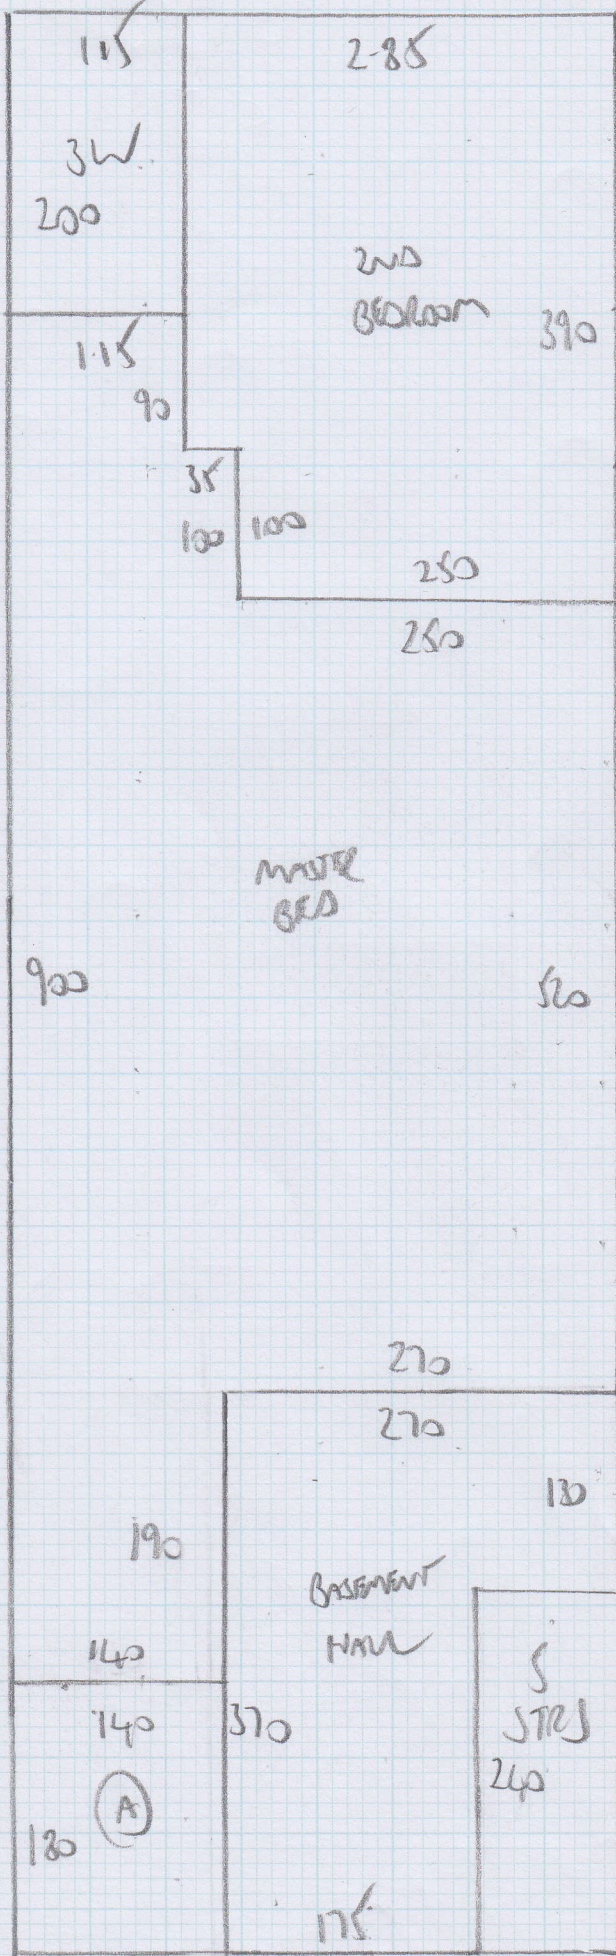

Job No: F 23358
 Name: WHITELEV
 Address: FLAT 2,
 4-6 SLOANE GONS
 SW1W 8DL
 Sheet: 1 OF 2

12.80
 1.60
 2.40 G/F HALL
 16.80m x 4.00m
 = 67.2m²

PORTLAND
 ALABASTER