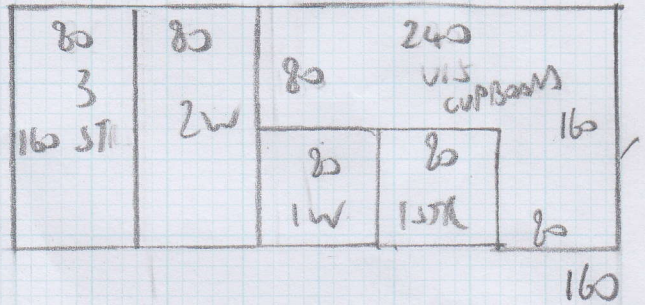

Job No: F 23358
 Name: WHITELEV
 Address: FLAT 2,
 4-6 SLOANE GONS
 SW1W 8DL
 Sheet: 1 OF 2

12.80
 1.60
 2.40 G/F HALL
 16.80m x 4.00m
 = 67.2m²

PORTLAND
 ALABASTER