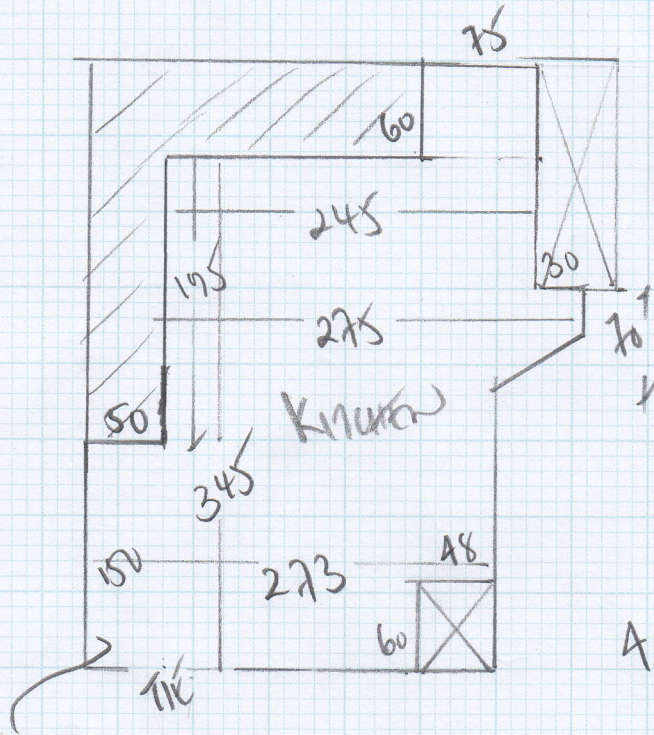

Job No: F23370  
 Name: WECH  
 Address: 7 Kingsley Mansions  
 GREYHOUND ROAD  
 Tel: W14 9SG  
 Sheet: 1 of 1

4 Boxes plus WP316  
 A2325 = 13m<sup>2</sup>

Loose  
 Handbags

Can own carpet to hallway  
 640 x 170 max cash to fit in.